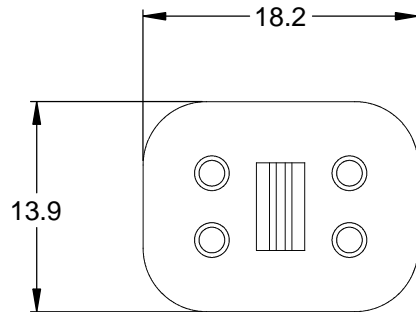

REVISIONS					
REV	ECO	DESCRIPTION	DATE	BY	APPR
A3		RELEASE NEW DWG FORMAT	18/SEP/13	DRP	

NOTES: UNLESS OTHERWISE SPECIFIED

1. MATERIAL: THERMOPLASTIC; COLOR: GREEN
2. RoHS COMPLIANT
3. CAVITIES: 4
4. KEYED: N/A
5. USE WITH CONNECTORS AT06-4S*
  (* = MODIFICATIONS AND COLORS)
6. ALL DIMENSIONS ARE FOR REFERENCE USE ONLY.

QUANTITY	AW4S	DESCRIPTION	ITEM
MATERIALS LIST			
UNLESS OTHERWISE SPECIFIED 1) All dimensions are in metric(mm). 2) Tolerances are as follows: 1 PL DEC ±0.30 2 PL DEC ±0.15 3 PL DEC ±0.08 Fractions ±1/64 Angles ±1° 3) Note reference =		<table border="1"> <thead> <tr> <th>SIGNATURES</th> <th>DATE</th> </tr> </thead> <tbody> <tr> <td>DRAWN: D.PARKS</td> <td>18/SEP/13</td> </tr> <tr> <td>CHECKED:</td> <td></td> </tr> <tr> <td>ENGINEER:</td> <td></td> </tr> <tr> <td>APPROVAL:</td> <td></td> </tr> <tr> <td>CUSTOMER:</td> <td></td> </tr> </tbody> </table>	Amphenol Sine Systems - www.amphenol-sine.com 44724 Morley Drive Clinton Township, MI 48036
MATERIAL SPECIFICATIONS:		S-WEDGELOCK, 4 POSITION, AT SERIES	
PROCESS SPECIFICATIONS:		<table border="1"> <tr> <td>SIZE</td> <td>TYPE</td> <td>DWG NO:</td> <td>REVISION</td> </tr> <tr> <td>A</td> <td>C-</td> <td>AW4S</td> <td>A3</td> </tr> </table>	
NEXT ASSY:		SCALE: NONE	SHEET 1 OF 1
THIS DRAWING IS SUPPLIED FOR INFORMATION ONLY. DESIGN FEATURES, SPECIFICATIONS AND PERFORMANCE DATA SHOWN HEREON ARE THE PROPERTY OF THE AMPHENOL CORPORATION. NO RIGHTS OF REPRODUCTION ARE IMPLIED. ALL DIMENSIONS ARE SUBJECT TO NORMAL MANUFACTURING VARIATIONS.