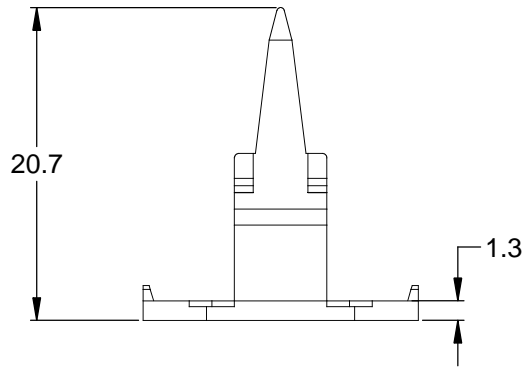

REVISIONS					
REV	ECO	DESCRIPTION	DATE	BY	APPR
A3		RELEASE NEW DWG FORMAT	18/SEP/13	DRP	

NOTES: UNLESS OTHERWISE SPECIFIED

1. MATERIAL: THERMOPLASTIC; COLOR: GREEN
2. RoHS COMPLIANT
3. CAVITIES: 4
4. KEYED: N/A
5. USE WITH CONNECTORS AT06-4S*
  (* = MODIFICATIONS AND COLORS)
6. ALL DIMENSIONS ARE FOR REFERENCE USE ONLY.

QUANTITY	AW4S	DESCRIPTION	ITEM
MATERIALS LIST			
UNLESS OTHERWISE SPECIFIED 1) All dimensions are in metric(mm). 2) Tolerances are as follows: 1 PL DEC ±0.30 2 PL DEC ±0.15 3 PL DEC ±0.08 Fractions ±1/64 Angles ±1° 3) Note reference =		<table border="1"> <thead> <tr> <th>SIGNATURES</th> <th>DATE</th> </tr> </thead> <tbody> <tr> <td>DRAWN: D.PARKS</td> <td>18/SEP/13</td> </tr> <tr> <td>CHECKED:</td> <td></td> </tr> <tr> <td>ENGINEER:</td> <td></td> </tr> <tr> <td>APPROVAL:</td> <td></td> </tr> <tr> <td>CUSTOMER:</td> <td></td> </tr> </tbody> </table>	Amphenol Sine Systems - www.amphenol-sine.com 44724 Morley Drive Clinton Township, MI 48036
MATERIAL SPECIFICATIONS:		S-WEDGELOCK, 4 POSITION, AT SERIES	
PROCESS SPECIFICATIONS:		<table border="1"> <tr> <td>SIZE</td> <td>TYPE</td> <td>DWG NO:</td> <td>REVISION</td> </tr> <tr> <td>A</td> <td>C-</td> <td>AW4S</td> <td>A3</td> </tr> </table>	
NEXT ASSY:		SCALE: NONE	SHEET 1 OF 1
THIS DRAWING IS SUPPLIED FOR INFORMATION ONLY. DESIGN FEATURES, SPECIFICATIONS AND PERFORMANCE DATA SHOWN HEREON ARE THE PROPERTY OF THE AMPHENOL CORPORATION. NO RIGHTS OF REPRODUCTION ARE IMPLIED. ALL DIMENSIONS ARE SUBJECT TO NORMAL MANUFACTURING VARIATIONS.