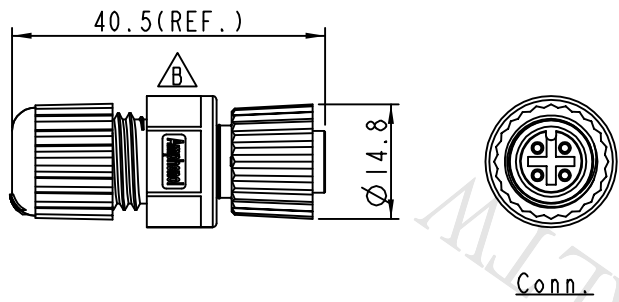

REV.	ECN NO.	DATE	SIGN	DESCRIPTION
B	LEN1480606	2014/08/12	Rita	Update Logo

- Note:
- * (C) Important Dimension To Check.
 - * Waterproof Rate: IP68
 - * Housing: Black, Nylon+GF
 - * Pin: Copper Alloy, Gold Plated
 - * Nut: Black, Nylon+GF
 - * Ring: Green, Viton
 - * Gasket: Black, EPDM
 - * Clamp Ring: Black, Nylon
 - * Sealing Nut: Black, Nylon
 - * Seal: Black, EPDM
 - * Seal For Cable OD: $\varnothing 4.5\text{mm} - \varnothing 6.5\text{mm}$

UNIT: mm

TOLERANCE	
.X	± 0.25
.XX	± 0.1
.XXX	± 0.05
ANGLES	$\pm 1^\circ$

TITLE M12 Conn, Assy Screw 4Pin F Conn. F Pin			
SCALE	1:1	SIZE	A4
SHEET	1	OF	1
REV.	B	WC-REV.	A 3 (C) Inspection item

Amphenol LTW
安費諾亮泰企業股份有限公司