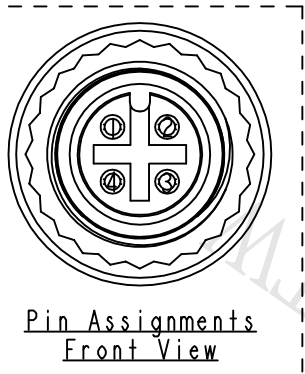

REV.	ECN NO.	DATE	SIGN	DESCRIPTION
B	LEN1480606	2014/08/12	Rita	Update Logo

- Note:
- * (C) Important Dimension To Check.
 - * Waterproof Rate: IP68
 - * Housing: Black, Nylon+GF
 - * Pin: Copper Alloy, Gold Plated
 - * Nut: Black, Nylon+GF
 - * Ring: Green, Viton
 - * Gasket: Black, EPDM
 - * Clamp Ring: Black, Nylon
 - * Sealing Nut: Black, Nylon
 - * Seal: Black, EPDM
 - * Seal For Cable OD: $\varnothing 4.5\text{mm} - \varnothing 6.5\text{mm}$

UNIT: mm

TOLERANCE	
.X	± 0.25
.XX	± 0.1
.XXX	± 0.05
ANGLES	$\pm 1^\circ$

TITLE M12 Conn, Assy Screw 4Pin F Conn. F Pin			
SCALE	1:1	SIZE	A4
SHEET	1	OF	1
REV.	B	WC-REV.	A 3 (C) Inspection item

Amphenol LTW
安費諾亮泰企業股份有限公司