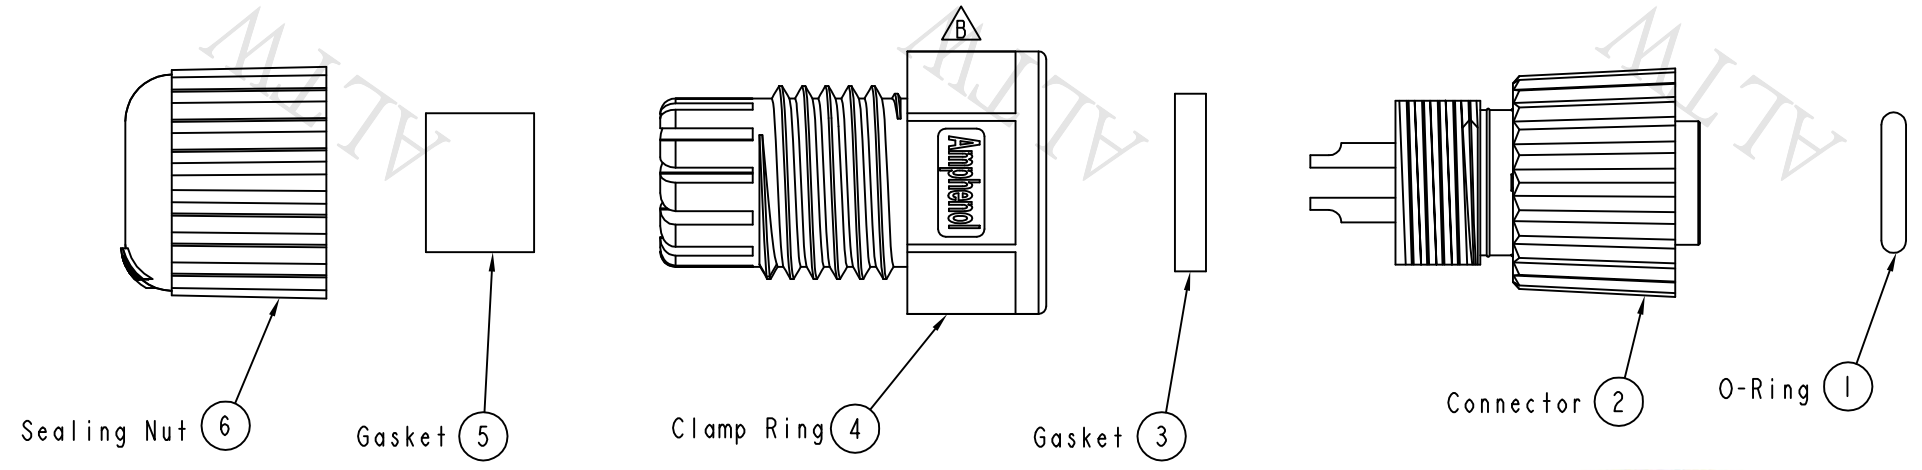

REV.	ECN NO.	DATE	SIGN	DESCRIPTION
B	LEN1480606	2014/08/12	Rita	Update Logo

- Note:
- * (C) Important Dimension To Check.
 - * Waterproof Rate: IP68
 - * Housing: Black, Nylon+GF
 - * Pin: Copper Alloy, Gold Plated
 - * Nut: Black, Nylon+GF
 - * Ring: Green, Viton
 - * Gasket: Black, EPDM
 - * Clamp Ring: Black, Nylon
 - * Sealing Nut: Black, Nylon
 - * Seal: Black, EPDM
 - * Seal For Cable OD: $\varnothing 4.5\text{mm} - \varnothing 6.5\text{mm}$

UNIT: mm

TOLERANCE	
.X	± 0.25
.XX	± 0.1
.XXX	± 0.05
ANGLES	$\pm 1^\circ$

TITLE M12 Conn, Assy Screw 4Pin F Conn. F Pin			
SCALE	1:1	SIZE	A4
SHEET	1	OF	1
REV.	B	WC-REV.	A 3 (C) Inspection item

Amphenol LTW
安費諾亮泰企業股份有限公司