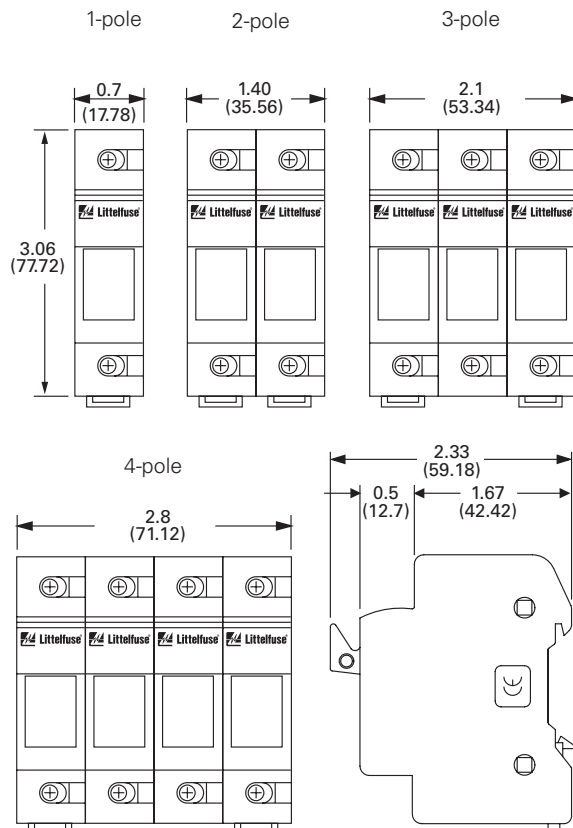

LPSC / LPSM POWR-SAFE FUSE HOLDERS

600 V

Description

Littelfuse POWR-SAFE Dead Front holders provide optimum protection to personnel for Class CC and Midget-Style fuses.

Dimensions Inches (mm)

Features/Benefits

- Indicating and non-indicating options available
- 1-, 2-, 3- and 4-pole configurations
- Easy installation and fuse removal with no additional pullers or tools required
- 35 mm DIN Rail Mountable
- Ventilated design for cooler operation

Specifications

Voltage Rating	600 Vac/dc
Ampere Rating	30 A
Interrupting Rating	200 kA (Class CC) 100 kA (Midget)
Terminal Type	Pressure plate
Suggested Torque	17.7 in-lbs
Wire Range	#8-#14 CU
Material	Thermoplastic
Flammability Rating	UL94 V-0
Approvals	UL Listed (LPSC File: E14721) UL Recognized (LPSM File: E14721) CSA Certified (LPSC/LPSM File: LR7316)
Environmental	RoHS compliant, Lead (Pb) Free