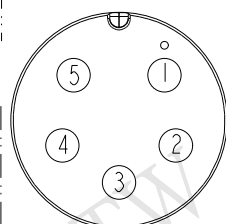

Conn.

① ACB-XXAFFM-SL7000
Color: Black

② Cable

6P	PVC	6.5	20	ACB-06AFFM-SL7AXX
5P		6.0		ACB-05AFFM-SL7AXX
4P		5.5		ACB-04AFFM-SL7AXX
Contacts	Cable Jacket	Cable OD	AWG	Item No.

6	Gray 灰	5	Green 綠	4	White 白
5	Yellow 黃	4	White 白	3	Black 黑
4	Green 綠	3	Black 黑	2	Blue 藍
3	White 白	2	Blue 藍	1	Brown 棕
2	Blue 藍	1	Brown 棕		
1	Brown 棕				
Pin #	Wire	Pin #	Wire	Pin #	Wire
Pin In		Pin Out			

6 Pin

5 Pin

4 Pin

Pin Assignments Front View

ACB-XXAFFM-SL7AXX

04: 4Pin

06: 6Pin

XX : 01~99Meters
01 : 01Meter
02 : 02Meters
:
:
:
99 : 99Meters

Cable Length(L): 01~99Meters

Note:

- * \varnothing Important Dimension To Check.
- * Waterproof Rate: IP67
- * Housing: Nylon+GF, Black.
- * Female Pin: Copper Alloy, Gold Plated.
- * Screw Nut: Nylon+GF, Black.
- * Cable: UL2464 20AWG+D+Al/My
PVC Jacket UV Resistant, Black.
- * Cable Length Tolerance: 01M: 40mm
02M~05M: ±60mm
06M~10M: ±100mm
11M~30M: ±200mm
31M~99M: ±500mm

UNIT:mm

TOLERANCE

±0.5

TITLE MIDDLE CABLE SCREW F CONN F PIN			
SCALE 1:1	SIZE A4	SHEET 1 OF 1	
REV. A	WC-REV. A.1	\varnothing : Inspection item	

Amphenol LTW
安費諾亮泰企業股份有限公司

ITEM NO.	DRAWN BY Jinhai	DATE 2015-07-16
DWG NO. ACB-XXAFFM-SL7AXX	CHECKED BY Rensong	DATE 2015-07-16
CUSTOMER ALTW	APPROVED BY Jerry	DATE 2015-07-16