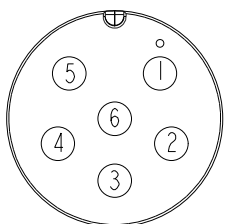

Conn.

① ACB-XXAFFM-SL7000
Color: Black

② Cable

6P	PVC	6.5	20	ACB-06AFFM-SL7AXX
5P		6.0		ACB-05AFFM-SL7AXX
4P		5.5		ACB-04AFFM-SL7AXX
Contacts	Cable Jacket	Cable OD	AWG	Item No.

6	Gray 灰	5	Green 綠	4	White 白
5	Yellow 黃	4	White 白	3	Black 黑
4	Green 綠	3	Black 黑	2	Blue 藍
3	White 白	2	Blue 藍	1	Brown 棕
2	Blue 藍	1	Brown 棕		
1	Brown 棕				
Pin #	Wire	Pin #	Wire	Pin #	Wire
Pin In		Pin Out			

6 Pin

5 Pin

4 Pin

Pin Assignments Front View

ACB-XXAFFM-SL7AXX

04: 4Pin

06: 6Pin

XX : 01~99Meters
01 : 01Meter
02 : 02Meters
:
:
:
99 : 99Meters

Cable Length(L): 01~99Meters

Note:

- * \varnothing Important Dimension To Check.
- * Waterproof Rate: IP67
- * Housing: Nylon+GF, Black.
- * Female Pin: Copper Alloy, Gold Plated.
- * Screw Nut: Nylon+GF, Black.
- * Cable: UL2464 20AWG+D+Al/My
PVC Jacket UV Resistant, Black.
- * Cable Length Tolerance: 01M: 40mm
02M~05M: ±60mm
06M~10M: ±100mm
11M~30M: ±200mm
31M~99M: ±500mm

UNIT:mm

TOLERANCE

±0.5

TITLE MIDDLE CABLE SCREW F CONN F PIN			
SCALE 1:1	SIZE A4	SHEET 1 OF 1	
REV. A	WC-REV. A.1	\varnothing : Inspection item	

Amphenol LTW
安費諾亮泰企業股份有限公司

ITEM NO.	DRAWN BY Jinhai	DATE 2015-07-16
DWG NO. ACB-XXAFFM-SL7AXX	CHECKED BY Rensong	DATE 2015-07-16
CUSTOMER ALTW	APPROVED BY Jerry	DATE 2015-07-16