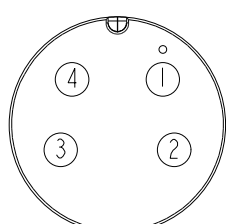

Conn.

① ACB-XXAFFM-SL7000
Color: Black

② Cable

6P	PVC	6.5	20	ACB-06AFFM-SL7AXX
5P		6.0		ACB-05AFFM-SL7AXX
4P		5.5		ACB-04AFFM-SL7AXX
Contacts	Cable Jacket	Cable OD	AWG	Item No.

6	Gray 灰	5	Green 綠	4	White 白
5	Yellow 黃	4	White 白	3	Black 黑
4	Green 綠	3	Black 黑	2	Blue 藍
3	White 白	2	Blue 藍	1	Brown 棕
2	Blue 藍	1	Brown 棕		
1	Brown 棕				
Pin #	Wire	Pin #	Wire	Pin #	Wire
Pin In		Pin Out			

6 Pin

5 Pin

4 Pin

Pin Assignments Front View

ACB-XXAFFM-SL7AXX

04: 4Pin

06: 6Pin

XX : 01~99Meters
01 : 01Meter
02 : 02Meters
:
:
:
99 : 99Meters

Cable Length(L): 01~99Meters

Note:

- * \varnothing Important Dimension To Check.
- * Waterproof Rate: IP67
- * Housing: Nylon+GF, Black.
- * Female Pin: Copper Alloy, Gold Plated.
- * Screw Nut: Nylon+GF, Black.
- * Cable: UL2464 20AWG+D+Al/My
PVC Jacket UV Resistant, Black.
- * Cable Length Tolerance: 01M: 40mm
02M~05M: ±60mm
06M~10M: ±100mm
11M~30M: ±200mm
31M~99M: ±500mm

UNIT:mm

TOLERANCE

±0.5

TITLE MIDDLE CABLE SCREW F CONN F PIN			
SCALE 1:1	SIZE A4	SHEET 1 OF 1	
REV. A	WC-REV. A.1	\varnothing : Inspection item	

Amphenol LTW
安費諾亮泰企業股份有限公司

ITEM NO.	DRAWN BY Jinhai	DATE 2015-07-16
DWG NO. ACB-XXAFFM-SL7AXX	CHECKED BY Rensong	DATE 2015-07-16
CUSTOMER ALTW	APPROVED BY Jerry	DATE 2015-07-16