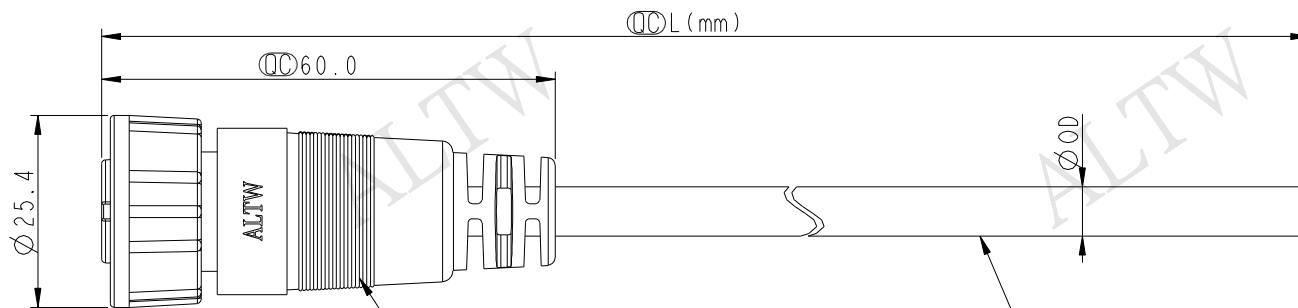

Conn.

① ACB-XXAFFM-SL7000
Color: Black

② Cable

6P	PVC	6.5	20	ACB-06AFFM-SL7AXX
5P		6.0		ACB-05AFFM-SL7AXX
4P		5.5		ACB-04AFFM-SL7AXX
Contacts	Cable Jacket	Cable OD	AWG	Item No.

6	Gray 灰	5	Green 綠	4	White 白
5	Yellow 黃	4	White 白	3	Black 黑
4	Green 綠	3	Black 黑	2	Blue 藍
3	White 白	2	Blue 藍	1	Brown 棕
2	Blue 藍	1	Brown 棕		
1	Brown 棕				
Pin #	Wire	Pin #	Wire	Pin #	Wire
Pin In		Pin Out			

6 Pin

5 Pin

4 Pin

Pin Assignments Front View

ACB-XXAFFM-SL7AXX

04: 4Pin

06: 6Pin

XX : 01~99Meters
01 : 01Meter
02 : 02Meters
:
:
:
99 : 99Meters

Cable Length(L): 01~99Meters

Note:

- * \varnothing Important Dimension To Check.
- * Waterproof Rate: IP67
- * Housing: Nylon+GF, Black.
- * Female Pin: Copper Alloy, Gold Plated.
- * Screw Nut: Nylon+GF, Black.
- * Cable: UL2464 20AWG+D+Al/My
PVC Jacket UV Resistant, Black.
- * Cable Length Tolerance: 01M: 40mm
02M~05M: ±60mm
06M~10M: ±100mm
11M~30M: ±200mm
31M~99M: ±500mm

UNIT:mm

TOLERANCE

±0.5

TITLE MIDDLE CABLE SCREW F CONN F PIN			
SCALE 1:1	SIZE A4	SHEET 1 OF 1	
REV. A	WC-REV. A.1	\varnothing : Inspection item	

Amphenol LTW
安費諾亮泰企業股份有限公司

ITEM NO.	DRAWN BY Jinhai	DATE 2015-07-16
DWG NO. ACB-XXAFFM-SL7AXX	CHECKED BY Rensong	DATE 2015-07-16
CUSTOMER ALTW	APPROVED BY Jerry	DATE 2015-07-16