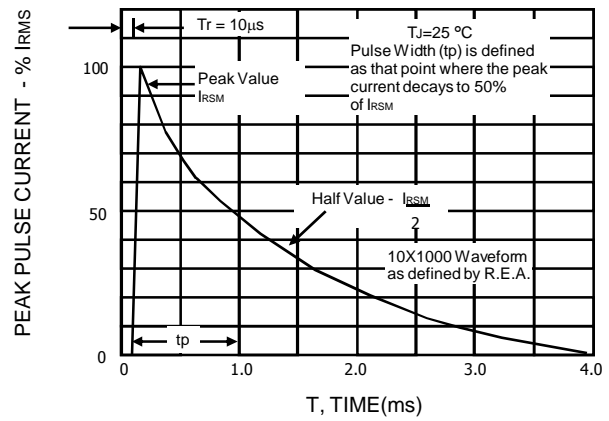

**Note:**

- ( 1 )  $V_{BR}$  measured after  $I_t$  applied for 300  $\mu$ s.,  $I_t$  = square wave pulse or equivalent.
- ( 2 ) "STB" will be omitted in marking on the diode.

**RATING AND CHARACTERISTIC CURVES ( STB606I - STB65G4 )**

**FIG.1 - PULSE DERATING CURVE**

**FIG.2 - PULSE WAVEFORM**

**FIG.3 - STEADY STATE POWER DERATING**

**FIG.4 - PULSE RATING CURVE**

单击下面可查看定价，库存，交付和生命周期等信息

[>>EIC](#)