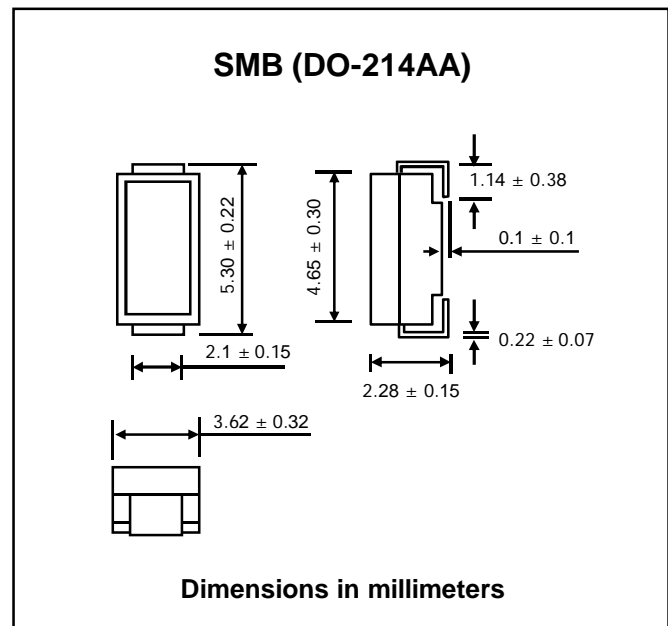

STB606I - STB65G4

V_{BR} : 6.8 - 440 Volts
P_{PK} : 600 Watts

FEATURES :

- 600W surge capability at 1ms
- Excellent clamping capability
- Low zener impedance
- Fast response time : typically less than 1.0 ps from 0 volt to V_{BR(min.)}
- Typical I_R less than 1μA above 10V
- Pb / RoHS Free

MECHANICAL DATA

- Case : SMB Molded plastic
- Epoxy : UL94V-O rate flame retardant
- Lead : Lead Formed for Surface Mount
- Mounting position : Any
- Weight : 0.093 grams

SURFACE MOUNT BIDIRECTIONAL TRANSIENT VOLTAGE SUPPRESSOR

DEVICES FOR UNIPOLAR APPLICATIONS

For Uni-directional altered the third letter of type from "B" to be "U".
Electrical characteristics apply in both directions

MAXIMUM RATINGS

Rating at 25 °C ambient temperature unless otherwise specified

Rating	Symbol	Value	Unit
Peak Power Dissipation at T_a= 25 °C, T_p=1ms (Note1)	PPK	Minimum 600	W
Steady State Power Dissipation at T_L = 75 °C	PD	5.0	W
Operating and Storage Temperature Range	T_J, T_{STG}	- 55 to + 150	°C

Note :

(1) Non-repetitive Current pulse per Fig. 2 and derated above T_a= 25 °C per Fig. 1