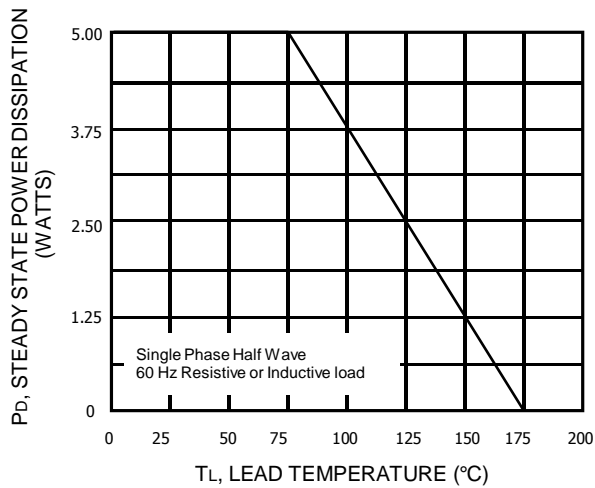

**Note:**

- ( 1 )  $V_{BR}$  measured after  $I_t$  applied for 300  $\mu$ s.,  $I_t$  = square wave pulse or equivalent.
- ( 2 ) "STB" will be omitted in marking on the diode.

**RATING AND CHARACTERISTIC CURVES ( STB606I - STB65G4 )**

**FIG.1 - PULSE DERATING CURVE**

**FIG.2 - PULSE WAVEFORM**

**FIG.3 - STEADY STATE POWER DERATING**

**FIG.4 - PULSE RATING CURVE**

单击下面可查看定价，库存，交付和生命周期等信息

[>>EIC](#)