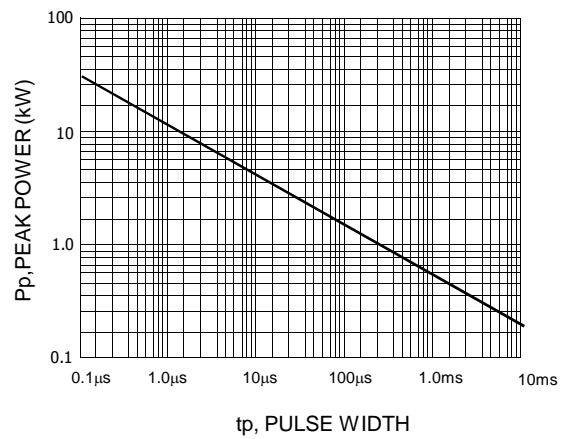

**Note:**

- ( 1 )  $V_{BR}$  measured after  $I_t$  applied for 300  $\mu$ s.,  $I_t$  = square wave pulse or equivalent.
- ( 2 ) "STB" will be omitted in marking on the diode.

**RATING AND CHARACTERISTIC CURVES ( STB606I - STB65G4 )**

**FIG.1 - PULSE DERATING CURVE**

**FIG.2 - PULSE WAVEFORM**

**FIG.3 - STEADY STATE POWER DERATING**

**FIG.4 - PULSE RATING CURVE**

单击下面可查看定价，库存，交付和生命周期等信息

[>>EIC](#)