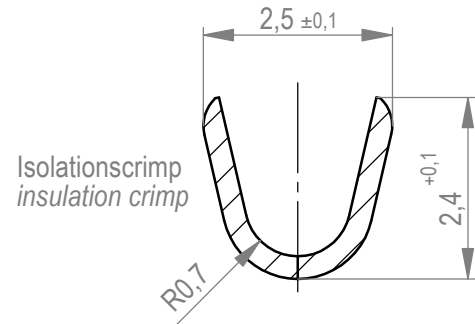

Schnitt B-B
cross section B-B
M / scale 10:1