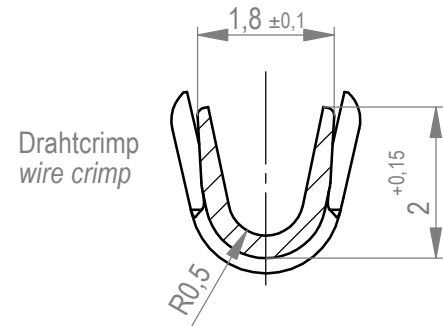

Schnitt A-A
cross section A-A
M / scale 10:1