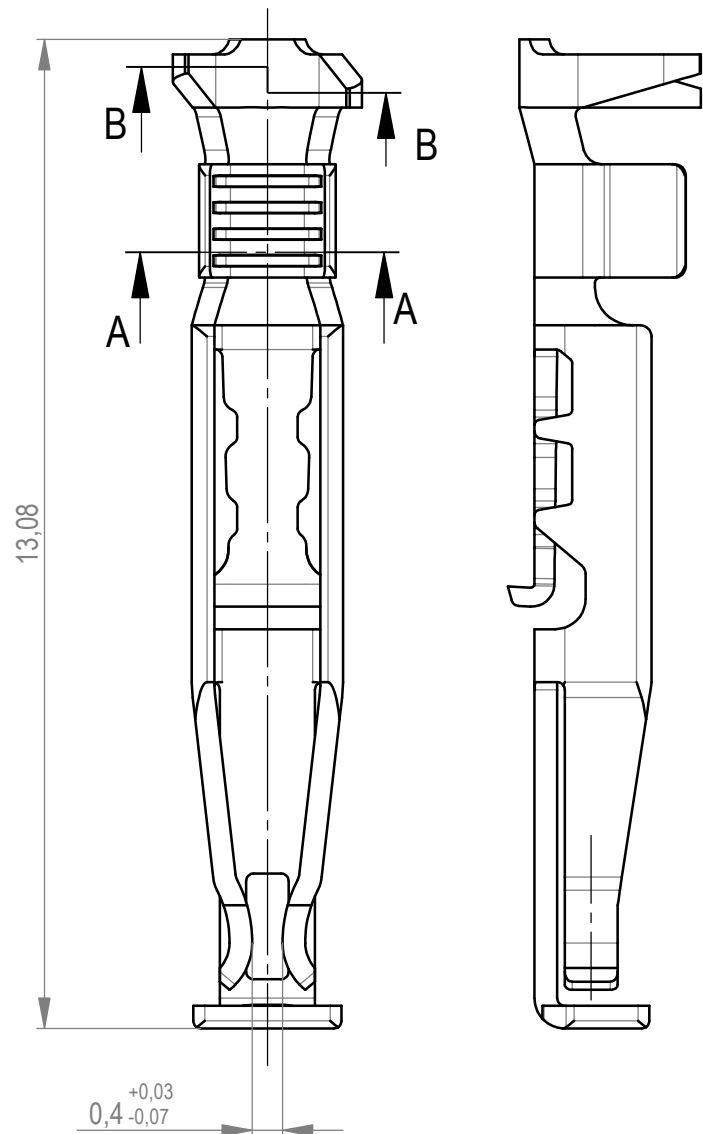

Federkontakt vereinzelt
spring contact isolated