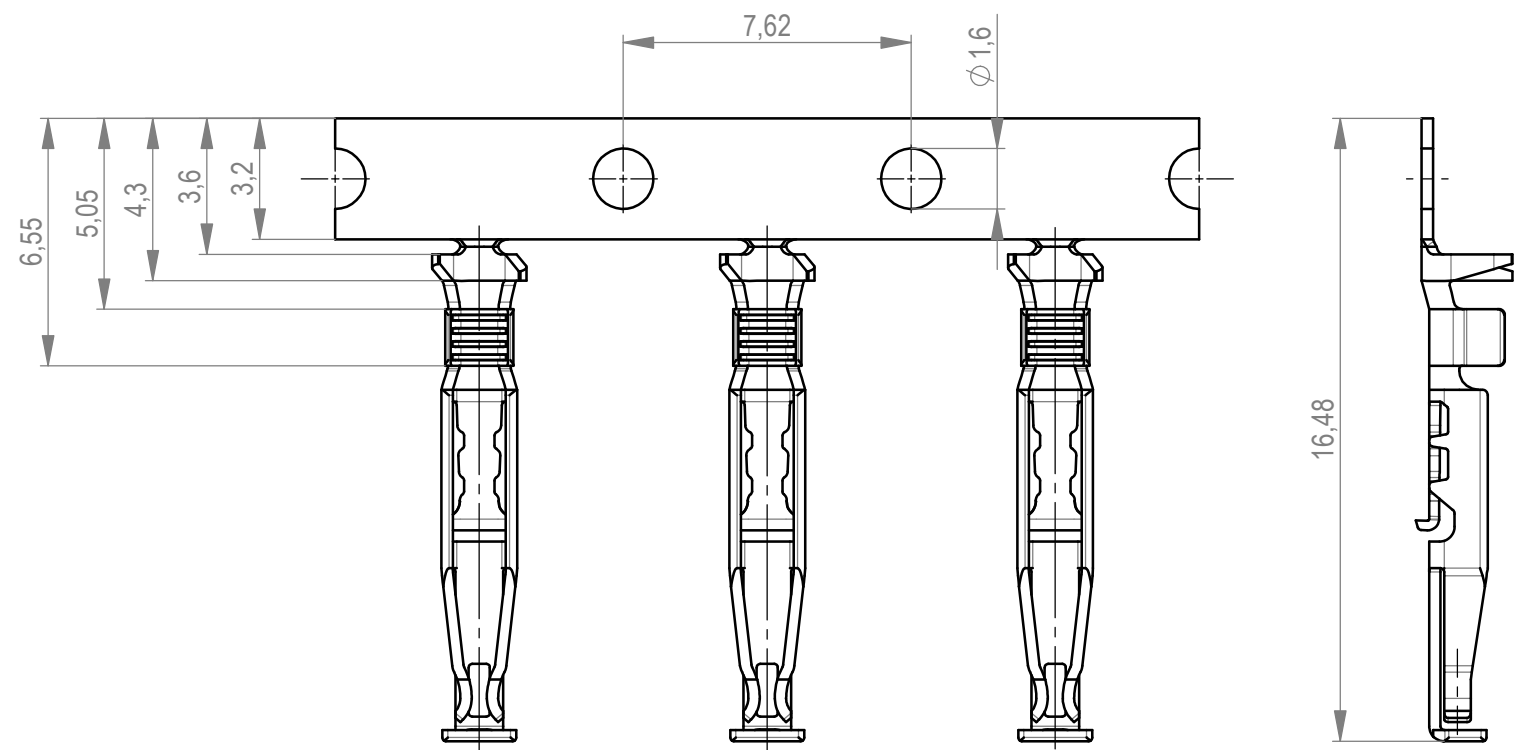

Iso grip feature
M / scale 10:1

Federkontakte am Band
spring contact on carrier strip