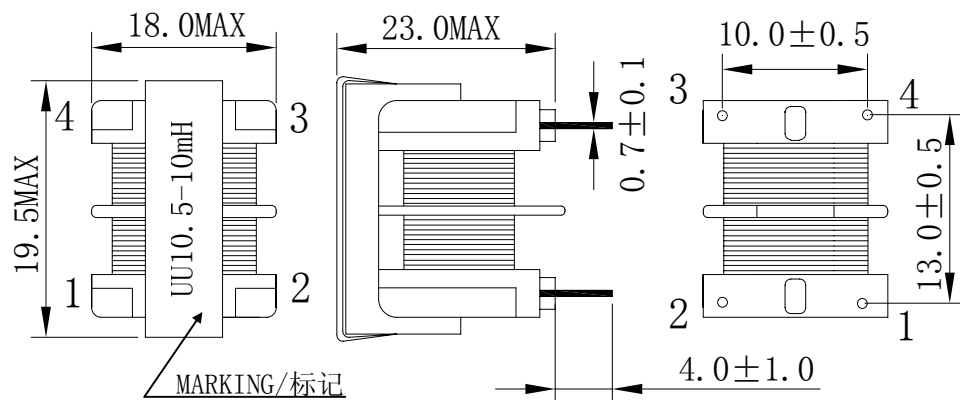

拟制 Designer	审核 Checker	批准 Approver

1. APPEARANCE AND DIMENSION. /外观图: [Unit/单位:mm]

CONNECTION / 接线图

●表示卷始端。

NOTE 1) The terminal length dimension excluding solder pendant. / 端子长度不包含锡尖

2. WINDING SPEC. /卷线规格

WIRE /线材	2UEW 0.28mm	
PIN /端子	1--2	4--3
URNS /圈数	103Ts (REF.)	103Ts (REF.)

VARNISH / 含浸品

广东风华高新科技股份有限公司
FENGHUA ADVANCED TECHNOLOGY (HOLDING) CO., LTD.

MODEL NO. : UU10.5-YH180156

PART NO. : UU10.5-10mH

PART NAME : LINE FILTER

DESIGNED:

CHECKED:

APPROVED:

3. ELECTRICAL CHARACTERISTICS / 电气特性

ITEM / 项目	PIN NO. / 测定端子	SPEC. / 规格	CONDITION · EQUIPMENT / 测定器 · 条件
INDUCTANCE 电感	1--2	10.0mH MIN	CH-1062A or EQUIVALENT (f=1kHz, 1V)
	4--3		
L DIFFERENCE 电感偏差	L1-L2	100 μ H MAX	
DC RESISTANCE 直流电阻	1--2	1.5 Ω MAX	CH-502AC or EQUIVALENT (at 25°C)
	4--3		
INSULATION RESISTANCE 绝缘电阻	COIL--COIL	100M Ω MIN	CH-9053A or EQUIVALENT at DC500V
WITHSTAND VOLTAGE 耐电压	COIL--COIL	AC1.5kV 60S	CH-9053A or EQUIVALENT (CC=5mA)
	COIL--CORE	AC1.0Kv 60S	