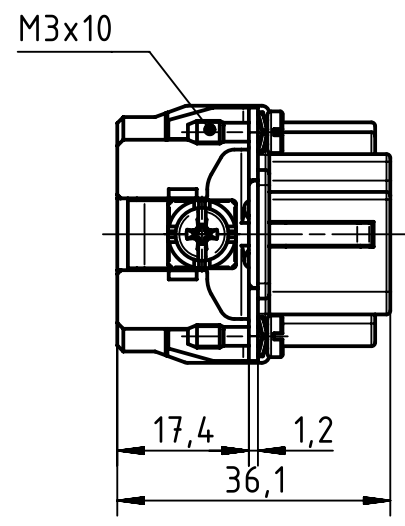

1 2 3 4 5 6

A
B
C
D

	All Dimensions in mm Original Size DIN A4		Scale 1:1	Free size tol.		Ref.
						Sub.
	All rights reserved		Created by MATAU	Inspected by PRIESTER	Standardisation TIEMANNA	Date 2016-04-04
	Department EL PD - DE					State Final Release
HARTING Electric GmbH & Co. KG D-32339 Espelkamp			Title Han 24DD-F-C			Doc-Key / ECM-Nr. 100216913/UGD/005/C 500000097569
			Type TB	Number 09 16 024 3101		Rev. C Page 1/1