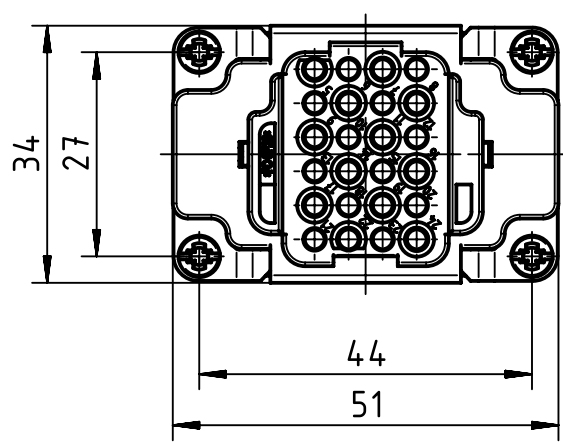

1 2 3 4 5 6

A
B
C
D

	All Dimensions in mm Original Size DIN A4		Scale 1:1	Free size tol.		Ref.
						Sub.
	All rights reserved		Created by MATAU	Inspected by PRIESTER	Standardisation TIEMANNA	Date 2016-04-04
	Department EL PD - DE					State Final Release
HARTING Electric GmbH & Co. KG D-32339 Espelkamp			Title Han 24DD-F-C			Doc-Key / ECM-Nr. 100216913/UGD/005/C 500000097569
			Type TB	Number 09 16 024 3101		Rev. C Page 1/1