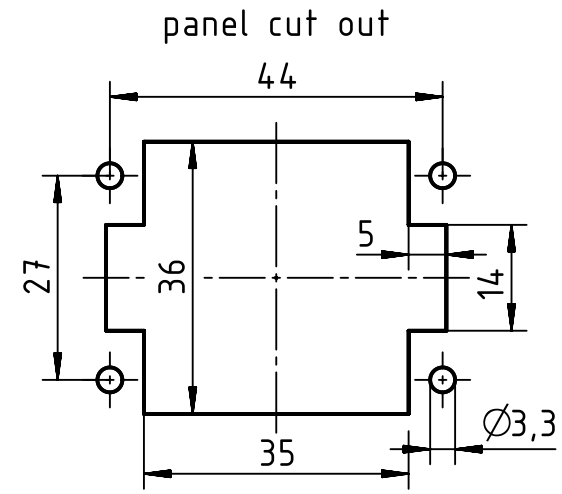

1 2 3 4 5 6

A
B
C
D

	All Dimensions in mm Original Size DIN A4		Scale 1:1	Free size tol.		Ref.
						Sub.
	All rights reserved		Created by MATAU	Inspected by PRIESTER	Standardisation TIEMANNA	Date 2016-04-04
	Department EL PD - DE					State Final Release
HARTING Electric GmbH & Co. KG D-32339 Espelkamp			Title Han 24DD-F-C			Doc-Key / ECM-Nr. 100216913/UGD/005/C 500000097569
			Type TB	Number 09 16 024 3101		Rev. C Page 1/1