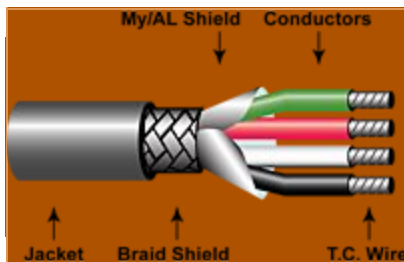

Consolidated

ELECTRONIC WIRE & CABLE

Part # 5803, 24 AWG (7 x 32) 7 Conductor, Multi-Conductor, Tinned Copper Wire Braid Shield, Consolidated Cable UL Style 2343

Product Construction

Conductor:

- 24 AWG (7 x 32) annealed stranded tinned copper wire per ASTM B-33

Insulation:

- Color coded semi rigid (SR-PVC) insulation UL 1061

Shield:

- 85% coverage tinned copper wire braid shield

Jacket:

- Chrome gray PVC jacket
- Temperature: -20°C to +80°C (UL 2343)
- Voltage: 300 volts

Applications

- Consolidated multi conductor braided wire shielded cable
- EIA RS-232
- Computers
- Data transmission
- Power supplies
- Microphones

Special Features

- Low

+ [more](#)

[Specifications](#) | [Other Information](#) | [Disclaimer](#)