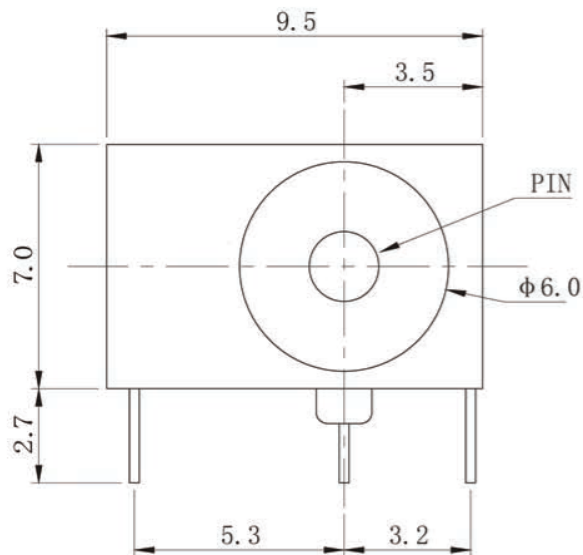

REV	A		
DATB	08/12/24		

P. C. B LAYOUT TOP VIEW

PIN	Φ1.65	Φ2.0	Φ2.5
APPD			

7	TERMINAL-3	BRASS-0.4T	2	Tin Plating
6	TERMINAL-2	BRASS-0.4T	2	Tin Plating
5	TERMINAL-1	BRASS-0.5T	2	Tin Plating
4	SOCKET	BRASS-0.4T	4	Tin/Gold Plating
3	UP&DOWN COVER	ABS	2	BLACK
2	WASHER	ABS	4	
1	HOUSING	ABS	1	BLACK
NO	PART	MATERIAL		

TOLERANCE	
UNDER 1	±0.05
1-10	±0.15
10	±0.25

深圳市金航标电子有限公司			WWW.BDS666.COM		
KH-DC-044-2.5			0755-83044319		
TITLE:	DC POWER JACK	ITEM NO	DC-044		
DRAWING:	赖积任	08/12/24	SCALE	UNIT	mm
APPROVE:			PROJECTION		