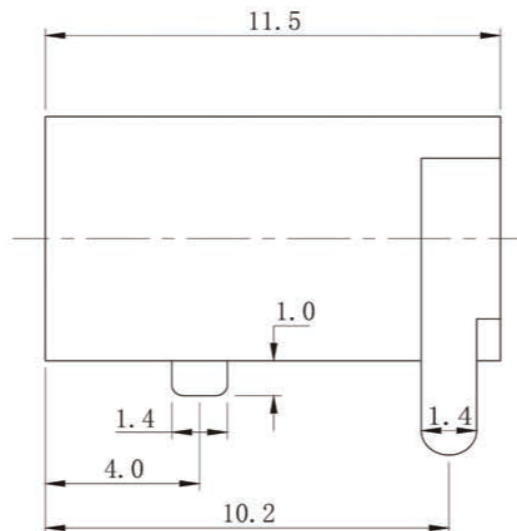

REV	A		
DATB	08/12/24		

P. C. B LAYOUT TOP VIEW

PIN	Φ1.65	Φ2.0	Φ2.5
APPD			

7	TERMINAL-3	BRASS-0.4T	2	Tin Plating
6	TERMINAL-2	BRASS-0.4T	2	Tin Plating
5	TERMINAL-1	BRASS-0.5T	2	Tin Plating
4	SOCKET	BRASS-0.4T	4	Tin/Gold Plating
3	UP&DOWN COVER	ABS	2	BLACK
2	WASHER	ABS	4	
1	HOUSING	ABS	1	BLACK
NO	PART	MATERIAL		

TOLERANCE	
UNDER 1	±0.05
1-10	±0.15
10	±0.25

深圳市金航标电子有限公司			WWW.BDS666.COM		
KH-DC-044-2.5			0755-83044319		
TITLE:	DC POWER JACK	ITEM NO	DC-044		
DRAWING:	赖积任	08/12/24	SCALE	UNIT	mm
APPROVE:			PROJECTION		