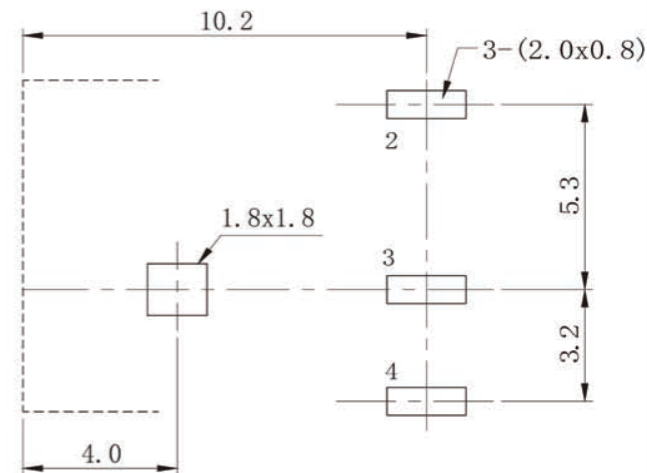

REV	A		
DATB	08/12/24		

P. C. B LAYOUT TOP VIEW

PIN	Φ1.65	Φ2.0	Φ2.5
APPD			

7	TERMINAL-3	BRASS-0.4T	2	Tin Plating
6	TERMINAL-2	BRASS-0.4T	2	Tin Plating
5	TERMINAL-1	BRASS-0.5T	2	Tin Plating
4	SOCKET	BRASS-0.4T	4	Tin/Gold Plating
3	UP&DOWN COVER	ABS	2	BLACK
2	WASHER	ABS	4	
1	HOUSING	ABS	1	BLACK
NO	PART	MATERIAL		

TOLERANCE	
UNDER 1	±0.05
1-10	±0.15
10	±0.25

深圳市金航标电子有限公司			WWW.BDS666.COM		
KH-DC-044-2.5			0755-83044319		
TITLE:	DC POWER JACK	ITEM NO	DC-044		
DRAWING:	赖积任	08/12/24	SCALE	UNIT	mm
APPROVE:			PROJECTION		