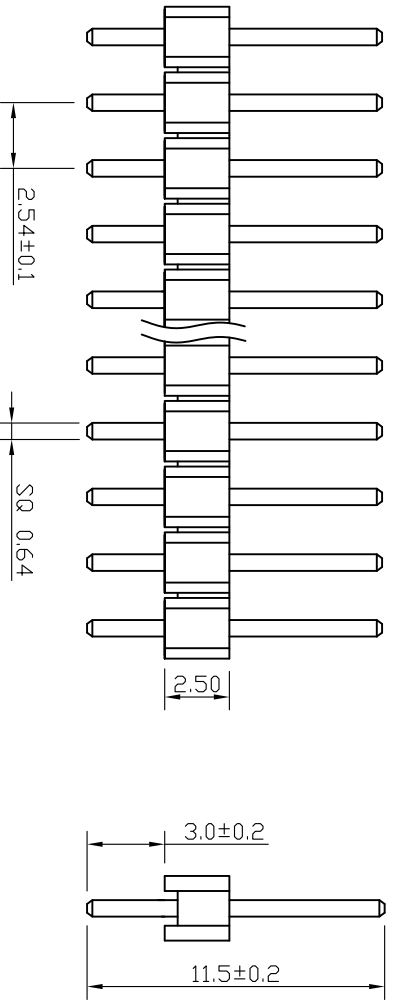

Kinghelm®

RECOMMEND P.C.B LAYOUT
PCB TOLERANCE: ±0.05 (TOP VIEW)

SPECIFICATIONS

Current Rating: 3Amps
 Insulation Resistance: 1000MΩ Min
 Contact Resistance: 20mΩ Max
 Withstanding Voltage: AC 1000V
 Operation Temperature: -40° to +105°
 Contact Material: Brass
 Standard: PBT
 Insulator Material: Polyester (UL 94V-0)
 Contact Plating: Gold Flash
 Max. Processing Temp: 200° C for 30-60seconds
 (220° C for 5seconds)

- (1) Pin Spacing: 254=2.54mm
- (2) Product Name: PH=Pin Header
- (3) No. of Rows: 1=Single Row ; 2=Dual Row
- (4) No. of Pins Per Row: 1~40
- (5) Insulator Material Height: 15=1.5mm; 20=2.0mm; 25=2.5mm
- (6) Connector Type: S=Straight; R=Right; Angle M=SMT
- (7) Contact Material Length: 116=11.6mm 130=13.0mm
- (8) No. of Insulator Material: 1=1PCS; 2=2PCS; 3=3PCS
- (9) Contact Plating:
 SN=Tin; 60=Gold Flash; S0=Gold Flash/Tin; AU08=Au 0.8u"
 (10) Insulator Material Option:
 A=BK-PBT; B=BK-PA6T; C=BK-PA6; D=KB-LCP; S=Special

深圳市金航标电子有限公司

WWW.BDS666.COM

KH-2.54PH180-1X14P-L11.5

0755-83044319

UNLESS OTHERWISE SPECIFIED TOLERANCE

DRAWN NAME: 2.54PH 1xnPin H2.5 180° L11.5

X : ±0.3 X° : ±5°
 X.X : ±0.2 X.X° : ±1°
 X.XX : ±0.1 X.XX° : ±0.5°

SIZE	A4	SCALE	N:1	PRODUCT NO.	
REV	A	UNIT	mm	PROJECT	
CHECKED:	LU JING NIAN 19/09/19	CHECKED:		APPROVED:	
				PAGE	1/1

No. of	DIM. A	DIM. B	No. of	DIM. A	DIM. B	No. of	DIM. A	DIM. B	No. of	DIM. A	DIM. B
1	0.00	2.54	11	25.40	27.94	21	50.80	53.34	31	76.20	78.74
2	2.54	5.08	12	27.94	30.48	22	53.34	55.88	32	78.74	81.28
3	5.08	7.62	13	30.48	33.02	23	55.88	58.42	33	81.28	83.82
4	7.62	10.16	14	33.02	35.56	24	58.42	60.96	34	83.82	86.36
5	10.16	12.70	15	35.56	38.10	25	60.96	63.50	35	86.36	88.90
6	12.70	15.24	16	38.10	40.64	26	63.50	66.04	36	88.90	91.44
7	15.24	17.78	17	40.64	43.18	27	66.04	68.58	37	91.44	93.98
8	17.78	20.32	18	43.18	45.72	28	68.58	71.12	38	93.98	96.52
9	20.32	22.86	19	45.72	48.26	29	71.12	73.66	39	96.52	99.06
10	22.86	25.40	20	48.26	50.80	30	73.66	76.20	40	99.06	101.60