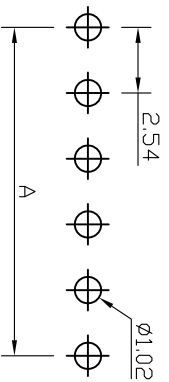

Kinghelm®

RECOMMEND P.C.B LAYOUT
PCB TOLERANCE: ±0.05 (TOP VIEW)

SPECIFICATIONS

Current Rating: 3Amps
 Insulation Resistance: 1000MΩ Min
 Contact Resistance: 20mΩ Max
 Withstanding Voltage: AC 1000V
 Operation Temperature: -40° to +105°
 Contact Material: Brass
 Standard: PBT
 Insulator Material: Polyester (UL 94V-0)
 Contact Plating: Gold Flash
 Max. Processing Temp: 200° C for 30-60seconds
 (220° C for 5seconds)

- (1) Pin Spacing: 254=2.54mm
- (2) Product Name: PH=Pin Header
- (3) No. of Rows: 1=Single Row ; 2=Dual Row
- (4) No. of Pins Per Row: 1~40
- (5) Insulator Material Height: 15=1.5mm; 20=2.0mm; 25=2.5mm
- (6) Connector Type: S=Straight; R=Right; Angle M=SMT
- (7) Contact Material Length: 116=11.6mm 130=13.0mm
- (8) No. of Insulator Material: 1=1PCS; 2=2PCS; 3=3PCS
- (9) Contact Plating:
 SN=Tin; 60=Gold Flash; S0=Gold Flash/Tin; AU08=Au 0.8u"
 (10) Insulator Material Option:
 A=BK-PBT; B=BK-PA6T; C=BK-PA6; D=KB-LCP; S=Special

深圳市金航标电子有限公司

WWW.BDS666.COM

KH-2.54PH180-1X14P-L11.5

0755-83044319

UNLESS OTHERWISE SPECIFIED TOLERANCE

DRAWN NAME: 2.54PH 1xnPin H2.5 180° L11.5

X : ±0.3 X° : ±5°
 X.X : ±0.2 X.X° : ±1°
 X.XX : ±0.1 X.XX° : ±0.5°

SIZE	A4	SCALE	N:1	PRODUCT NO.	
REV	A	UNIT	mm	PROJECT	
CHECKED:	LU JING NIAN 19/09/19	CHECKED:		APPROVED:	
				PAGE	1/1

No. of	DIM. A	DIM. B	No. of	DIM. A	DIM. B	No. of	DIM. A	DIM. B	No. of	DIM. A	DIM. B
1	0.00	2.54	11	25.40	27.94	21	50.80	53.34	31	76.20	78.74
2	2.54	5.08	12	27.94	30.48	22	53.34	55.88	32	78.74	81.28
3	5.08	7.62	13	30.48	33.02	23	55.88	58.42	33	81.28	83.82
4	7.62	10.16	14	33.02	35.56	24	58.42	60.96	34	83.82	86.36
5	10.16	12.70	15	35.56	38.10	25	60.96	63.50	35	86.36	88.90
6	12.70	15.24	16	38.10	40.64	26	63.50	66.04	36	88.90	91.44
7	15.24	17.78	17	40.64	43.18	27	66.04	68.58	37	91.44	93.98
8	17.78	20.32	18	43.18	45.72	28	68.58	71.12	38	93.98	96.52
9	20.32	22.86	19	45.72	48.26	29	71.12	73.66	39	96.52	99.06
10	22.86	25.40	20	48.26	50.80	30	73.66	76.20	40	99.06	101.60