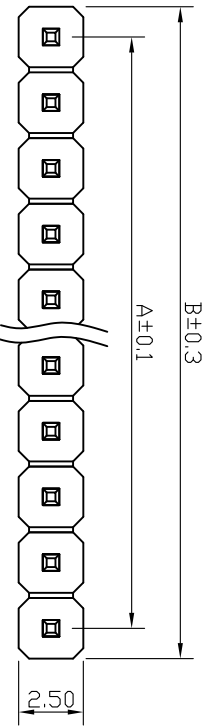

Kinghelm®

RECOMMEND P.C.B LAYOUT
PCB TOLERANCE: ±0.05 (TOP VIEW)

SPECIFICATIONS

Current Rating: 3Amps
 Insulation Resistance: 1000MΩ Min
 Contact Resistance: 20mΩ Max
 Withstanding Voltage: AC 1000V
 Operation Temperature: -40° to +105°
 Contact Material: Brass
 Standard: PBT
 Insulator Material: Polyester (UL 94V-0)
 Contact Plating: Gold Flash
 Max. Processing Temp: 200° C for 30-60seconds
 (220° C for 5seconds)

- (1) Pin Spacing: 254=2.54mm
- (2) Product Name: PH=Pin Header
- (3) No. of Rows: 1=Single Row ; 2=Dual Row
- (4) No. of Pins Per Row: 1~40
- (5) Insulator Material Height: 15=1.5mm; 20=2.0mm; 25=2.5mm
- (6) Connector Type: S=Straight; R=Right; Angle M=SMT
- (7) Contact Material Length: 116=11.6mm 130=13.0mm
- (8) No. of Insulator Material: 1=1PCS; 2=2PCS; 3=3PCS
- (9) Contact Plating:
 SN=Tin; 60=Gold Flash; S0=Gold Flash/Tin; AU08=Au 0.8u"
 (10) Insulator Material Option:
 A=BK-PBT; B=BK-PA6T; C=BK-PA6; D=KB-LCP; S=Special

深圳市金航标电子有限公司

WWW.BDS666.COM

KH-2.54PH180-1X14P-L11.5

0755-83044319

UNLESS OTHERWISE SPECIFIED TOLERANCE

DRAWN NAME: 2.54PH 1xnPin H2.5 180° L11.5

X : ±0.3 X° : ±5°
 X.X : ±0.2 X.X° : ±1°
 X.XX : ±0.1 X.XX° : ±0.5°

SIZE	A4	SCALE	N:1	PRODUCT NO.	
REV	A	UNIT	mm	PROJECT	
CHECKED:	LU JING NIAN 19/09/19	CHECKED:		APPROVED:	
				PAGE	1/1

No. of	DIM. A	DIM. B	No. of	DIM. A	DIM. B	No. of	DIM. A	DIM. B	No. of	DIM. A	DIM. B
1	0.00	2.54	11	25.40	27.94	21	50.80	53.34	31	76.20	78.74
2	2.54	5.08	12	27.94	30.48	22	53.34	55.88	32	78.74	81.28
3	5.08	7.62	13	30.48	33.02	23	55.88	58.42	33	81.28	83.82
4	7.62	10.16	14	33.02	35.56	24	58.42	60.96	34	83.82	86.36
5	10.16	12.70	15	35.56	38.10	25	60.96	63.50	35	86.36	88.90
6	12.70	15.24	16	38.10	40.64	26	63.50	66.04	36	88.90	91.44
7	15.24	17.78	17	40.64	43.18	27	66.04	68.58	37	91.44	93.98
8	17.78	20.32	18	43.18	45.72	28	68.58	71.12	38	93.98	96.52
9	20.32	22.86	19	45.72	48.26	29	71.12	73.66	39	96.52	99.06
10	22.86	25.40	20	48.26	50.80	30	73.66	76.20	40	99.06	101.60