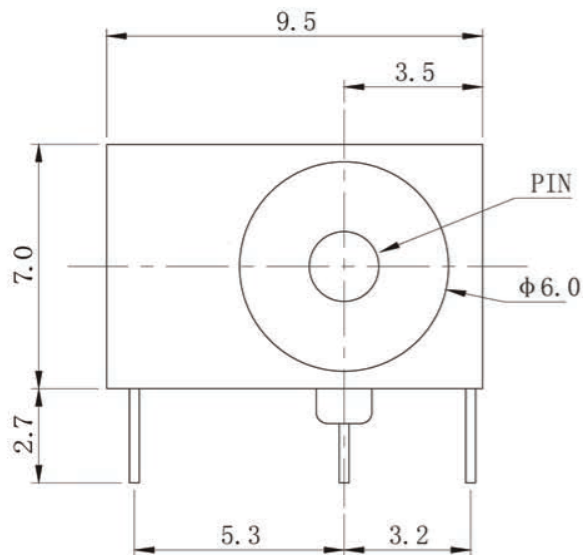

REV	A		
DATB	08/12/24		

P. C. B LAYOUT TOP VIEW

PIN	Φ1.65	Φ2.0	Φ2.5
APPD			

7	TERMINAL-3	BRASS-0.4T	2	Tin Plating
6	TERMINAL-2	BRASS-0.4T	2	Tin Plating
5	TERMINAL-1	BRASS-0.5T	2	Tin Plating
4	SOCKET	BRASS-0.4T	4	Tin/Gold Plating
3	UP&DOWN COVER	ABS	2	BLACK
2	WASHER	ABS	4	
1	HOUSING	ABS	1	BLACK
NO	PART	MATERIAL		

TOLERANCE	
UNDER 1	±0.05
1-10	±0.15
10	±0.25

深圳市金航标电子有限公司			WWW.BDS666.COM		
KH-DC-044-2.0			0755-83044319		
TITLE:	DC POWER JACK	ITEM NO	DC-044		
DRAWING:	赖积任	08/12/24	SCALE	UNIT	mm
APPROVE:			PROJECTION		