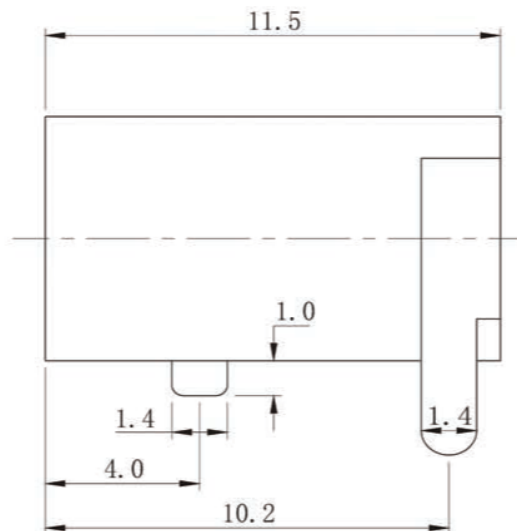

REV	A		
DATB	08/12/24		

P. C. B LAYOUT TOP VIEW

PIN	Φ1.65	Φ2.0	Φ2.5
APPD			

7	TERMINAL-3	BRASS-0.4T	2	Tin Plating
6	TERMINAL-2	BRASS-0.4T	2	Tin Plating
5	TERMINAL-1	BRASS-0.5T	2	Tin Plating
4	SOCKET	BRASS-0.4T	4	Tin/Gold Plating
3	UP&DOWN COVER	ABS	2	BLACK
2	WASHER	ABS	4	
1	HOUSING	ABS	1	BLACK
NO	PART	MATERIAL		

TOLERANCE	
UNDER 1	±0.05
1-10	±0.15
10	±0.25

深圳市金航标电子有限公司			WWW.BDS666.COM		
KH-DC-044-2.0			0755-83044319		
TITLE:	DC POWER JACK	ITEM NO	DC-044		
DRAWING:	赖积任	08/12/24	SCALE	UNIT	mm
APPROVE:			PROJECTION		