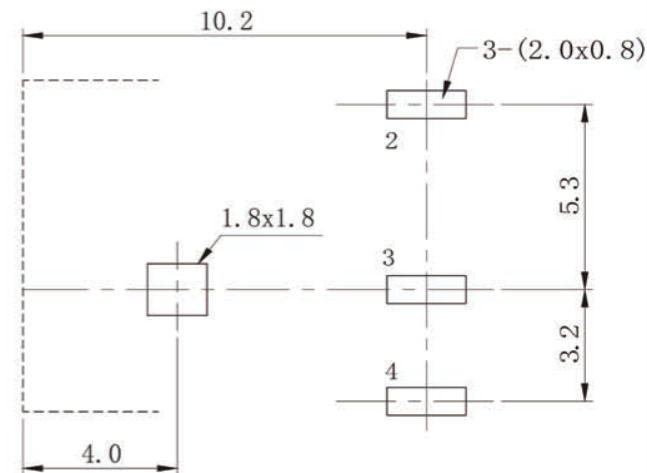

REV	A		
DATB	08/12/24		

P. C. B LAYOUT TOP VIEW

PIN	Φ1.65	Φ2.0	Φ2.5
APPD			

7	TERMINAL-3	BRASS-0.4T	2	Tin Plating
6	TERMINAL-2	BRASS-0.4T	2	Tin Plating
5	TERMINAL-1	BRASS-0.5T	2	Tin Plating
4	SOCKET	BRASS-0.4T	4	Tin/Gold Plating
3	UP&DOWN COVER	ABS	2	BLACK
2	WASHER	ABS	4	
1	HOUSING	ABS	1	BLACK
NO	PART	MATERIAL		

TOLERANCE	
UNDER 1	±0.05
1-10	±0.15
10	±0.25

深圳市金航标电子有限公司			WWW.BDS666.COM		
KH-DC-044-2.0			0755-83044319		
TITLE:	DC POWER JACK	ITEM NO	DC-044		
DRAWING:	赖积任	08/12/24	SCALE	UNIT	mm
APPROVE:			PROJECTION		