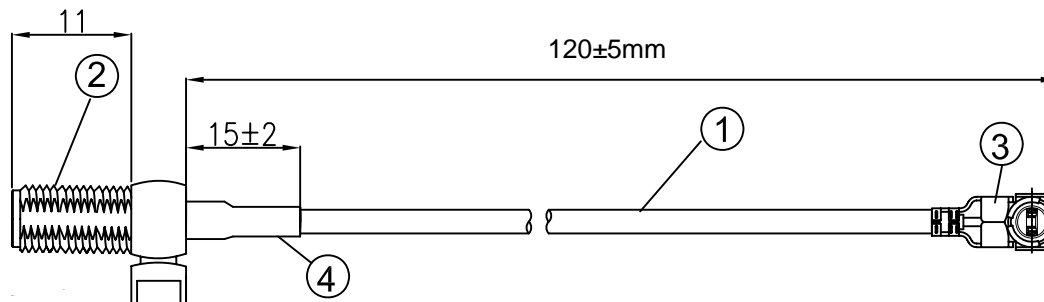

Kinghelm[®]

型号: KH-IPEX-SMAKWE-Q120H

NOTES:

1. ELECTRICAL:
 - 1.1. VOLTAGE RATING:DCV 300V 10MS
 - 1.2. CONDUCTANCE RESISTANCE: 3.0 OHM/MAX.
 - 1.3. INSULATION RESISTANCE: 5.0M OHM/MIN.
 - 1.4. THE CABLE SHOULD BE 100% ELECTRICAL TEST
 - 1.5. IT SHOULD BE NO ANY OPEN/SHORT, MISWIRING AND INTERMITTENT FAILURES.
2. MATERIAL:
 - 2.1. SEE TABLE
3. ALL COMPONENTS ARE RoHS COMPLIANT.

ITEM NO.	PART NUMBER	DESCRIPTION	QTY.
④	套管	黑色热缩套管, OD:2.0MM	AS
③	端子	高仿I-PEX ,1.13端子, 镀金	1
②	接头	SMA母头母针, 带4个脚, 11牙, 镀金, 外螺内孔	1
①	同轴线	RF1.13黑线,OD:1.13mm	AS

金 航 标 电 子 有 限 公 司

ALL DIMENSION ARE IN MM	DRAWN	James	DATE	2020-04-15	I-PEX 1.13 TO SMA /F L= 120 mm
	CHKD.	Frank		2020-04-15	
	APPD.	Scott		2020-04-15	
COMPUTER GENERATED IN SOLIDWORKS					
DO NOT SCALE THIS DRAWING					
PROJECTION	GENERAL TOLERANCE FOR ANGLES		X.X X.XX X.XXX		SIZE Number
	± 1° ± 0.3 ± 0.25 ± 0.150				REV A
CUSTOMER P/N:			SCALE: Free	TYPE	SHEET 1 OF 1