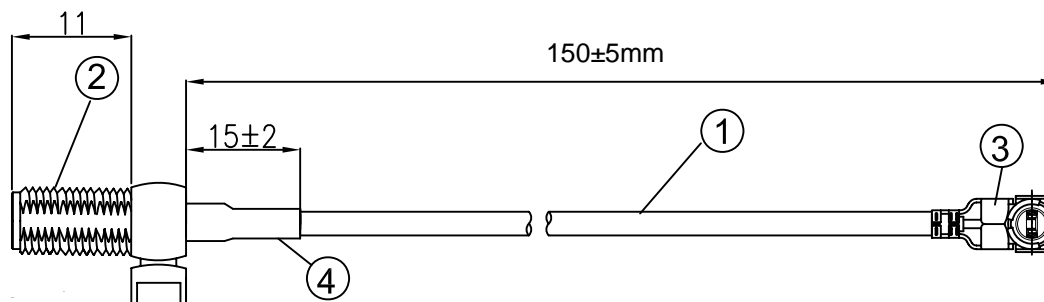

**Kinghelm**<sup>®</sup>

型号: KH-IPEX-SMAKWE-Q150H

NOTES:

1. ELECTRICAL:
  - 1.1. VOLTAGE RATING:DCV 300V 10MS
  - 1.2. CONDUCTANCE RESISTANCE: 3.0 OHM/MAX.
  - 1.3. INSULATION RESISTANCE: 5.0M OHM/MIN.
  - 1.4. THE CABLE SHOULD BE 100% ELECTRICAL TEST
  - 1.5. IT SHOULD BE NO ANY OPEN/SHORT, MISWIRING AND INTERMITTENT FAILURES.
2. MATERIAL:
  - 2.1. SEE TABLE
3. ALL COMPONENTS ARE RoHS COMPLIANT.

ITEM NO.	PART NUMBER	DESCRIPTION	QTY.
④	套管	黑色热缩套管, OD:2.0MM	AS
③	端子	高仿I-PEX ,1.13端子, 镀金	1
②	接头	SMA母头母针, 带4个脚, 11牙, 镀金, 外螺内孔	1
①	同轴线	RF1.13黑线,OD:1.13mm	AS

金 航 标 电 子 有 限 公 司

ALL DIMENSION ARE IN MM	DRAWN	James	DATE	2020-04-15	I-PEX 1.13 TO SMA /F L=150mm
	CHKD.	Frank		2020-04-15	
	APPD.	Scott		2020-04-15	
COMPUTER GENERATED IN SOLIDWORKS					
DO NOT SCALE THIS DRAWING					
PROJECTION	GENERAL TOLERANCE FOR ANGLES		X.X X.XX X.XXX		SIZE Number
	± 1° ± 0.3 ± 0.25 ± 0.150				REV A
CUSTOMER P/N:		SCALE: Free		TYPE	SHEET 1 OF 1