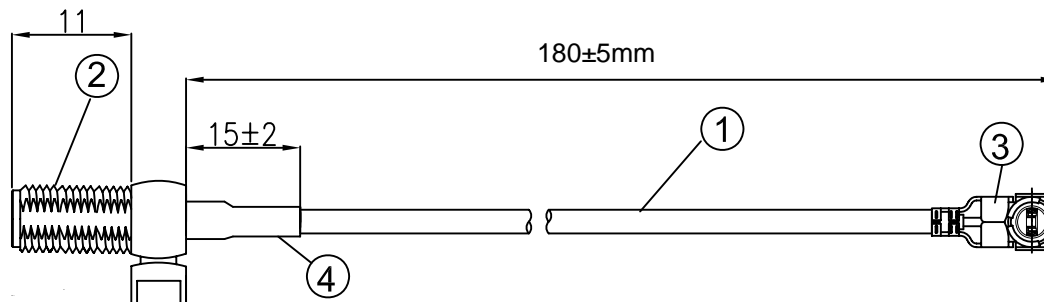

Kinghelm[®]

型号: KH-IPEX-SMAKWE-Q180H

NOTES:

1. ELECTRICAL:
 - 1.1. VOLTAGE RATING:DCV 300V 10MS
 - 1.2. CONDUCTANCE RESISTANCE: 3.0 OHM/MAX.
 - 1.3. INSULATION RESISTANCE: 5.0M OHM/MIN.
 - 1.4. THE CABLE SHOULD BE 100% ELECTRICAL TEST
 - 1.5. IT SHOULD BE NO ANY OPEN/SHORT, MISWIRING AND INTERMITTENT FAILURES.
2. MATERIAL:
 - 2.1. SEE TABLE
3. ALL COMPONENTS ARE RoHS COMPLIANT.

ITEM NO.	PART NUMBER	DESCRIPTION	QTY.
④	套管	黑色热缩套管, OD:2.0MM	AS
③	端子	高仿I-PEX,1.13端子, 镀金	1
②	接头	SMA母头母针, 带4个脚, 11牙, 镀金,外螺内孔	1
①	同轴线	RF1.13黑线,OD:1.13mm	AS

金航标电子有限公司

ALL DIMENSION ARE IN MM	DRAWN	James	DATE	2020-04-15	I-PEX 1.13 TO SMA /F L=180mm
	CHKD.	Frank		2020-04-15	
	APPD.	Scott		2020-04-15	
COMPUTER GENERATED IN SOLIDWORKS					
DO NOT SCALE THIS DRAWING					
PROJECTION	GENERAL TOLERANCE FOR ANGLES		X.X X.XX X.XXX		SIZE Number
	± 1° ± 0.3 ± 0.25 ± 0.150				REV A
CUSTOMER P/N:		SCALE: Free		TYPE	SHEET 1 OF 1