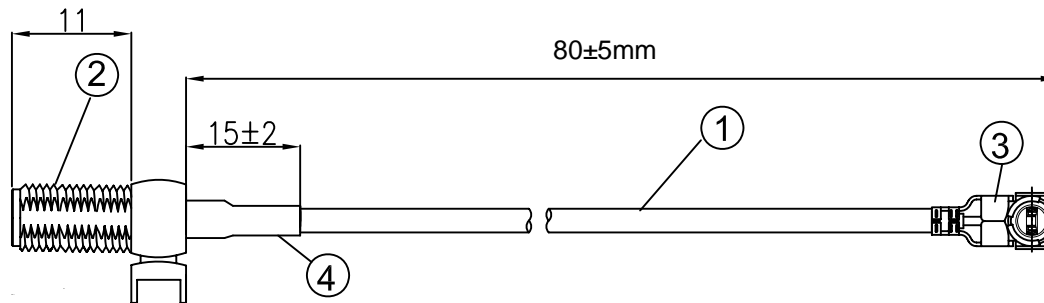

Kinghelm[®]

型号: KH-IPEX-SMAKWE-Q80H

NOTES:

1. ELECTRICAL:
 - 1.1. VOLTAGE RATING:DCV 300V 10MS
 - 1.2. CONDUCTANCE RESISTANCE: 3.0 OHM/MAX.
 - 1.3. INSULATION RESISTANCE: 5.0M OHM/MIN.
 - 1.4. THE CABLE SHOULD BE 100% ELECTRICAL TEST
 - 1.5. IT SHOULD BE NO ANY OPEN/SHORT, MISWIRING AND INTERMITTENT FAILURES.
2. MATERIAL:
 - 2.1. SEE TABLE
3. ALL COMPONENTS ARE RoHS COMPLIANT.

ITEM NO.	PART NUMBER	DESCRIPTION	QTY.
④	套管	黑色热缩套管, OD:2.0MM	AS
③	端子	高仿I-PEX,1.13端子, 镀金	1
②	接头	SMA母头母针, 带4个脚, 11牙, 镀金 (外螺内孔)	1
①	同轴线	RF1.13黑线,OD:1.13mm	AS

金 航 标 电 子 有 限 公 司

ALL DIMENSION ARE IN MM	DRAWN	James	DATE	2020-04-15	I-PEX 1.13 TO SMA /F L= 80mm
	CHKD.	Frank		2020-04-15	
	APPD.	Scott		2020-04-15	
COMPUTER GENERATED IN SOLIDWORKS					
DO NOT SCALE THIS DRAWING					
PROJECTION	GENERAL TOLERANCE FOR ANGLES		X.X X.XX X.XXX		SIZE Number
	± 1°		± 0.3 ± 0.25 ± 0.150		REV A
CUSTOMER P/N:		SCALE: Free		TYPE	SHEET 1 OF 1