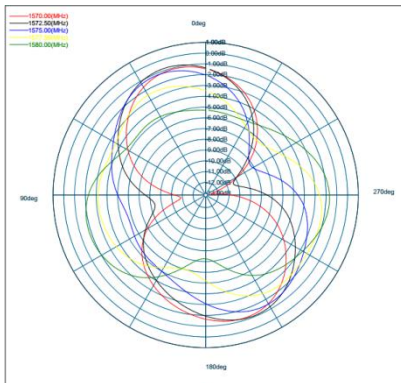

测试效果图:

X+

XY

YZ

XZ

SHENZHEN KINGHELM ELECTRONIC CO., LTD

Add: Floor 2, building 4, Baoshan youpin cultural creative park, minfu road, minzhi street, Longhua new district District:

[Http://www.kinghelm.cn/](http://www.kinghelm.cn/)

Tel: 86-755-83044319

Fax: 86-755-83975897