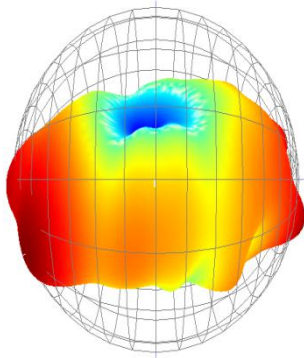

测试效果图:

XY

YZ

XZ

SHENZHEN KINGHELM ELECTRONIC CO., LTD

Add: Floor 2, building 4, Baoshan youpin cultural creative park, minfu road, minzhi street, Longhua new district District:

[Http://www.kinghelm.cn/](http://www.kinghelm.cn/)

Tel: 86-755-83044319

Fax: 86-755-83975897