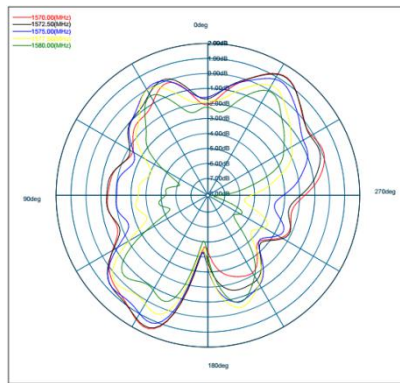

测试效果图:

Y+

XY

YZ

XZ

SHENZHEN KINGHELM ELECTRONIC CO., LTD

Add: Floor 2, building 4, Baoshan youpin cultural creative park, minfu road, minzhi street, Longhua new district District:

[Http://www.kinghelm.cn/](http://www.kinghelm.cn/)

Tel: 86-755-83044319

Fax: 86-755-83975897