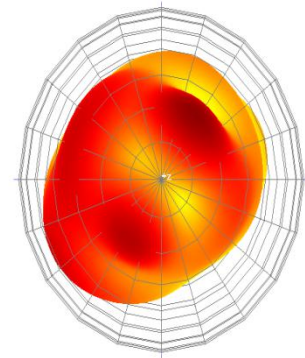

测试效果图:

XY

YZ

XZ

SHENZHEN KINGHELM ELECTRONIC CO., LTD

Add: Floor 2, building 4, Baoshan youpin cultural creative park, minfu road, minzhi street, Longhua new district District:

[Http://www.kinghelm.cn/](http://www.kinghelm.cn/)

Tel: 86-755-83044319

Fax: 86-755-83975897