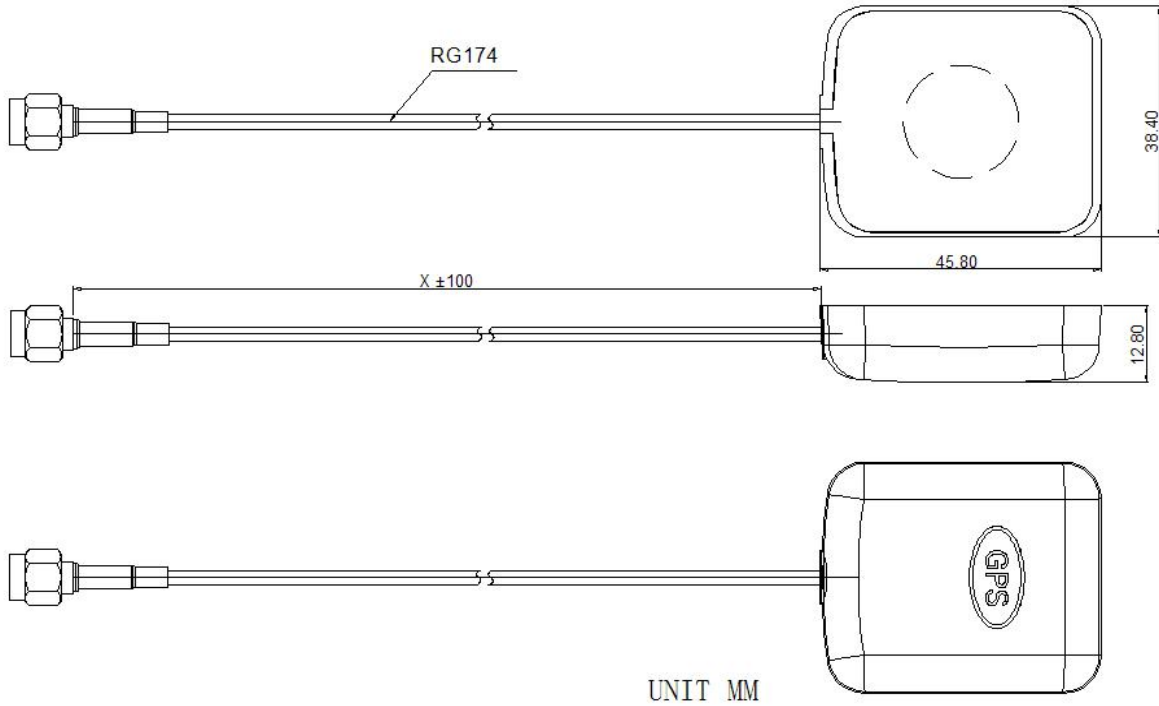

外型尺寸:

X=3M

SHENZHEN KINGHELM ELECTRONIC CO., LTD

Add: Floor 2, building 4, Baoshan youpin cultural creative park, minfu road, minzhi street, Longhua new district District:

[Http://www.kinghelm.cn/](http://www.kinghelm.cn/)

Tel: 86-755-83044319

Fax: 86-755-83975897