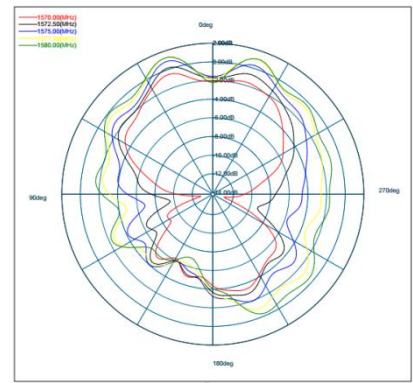

测试效果图:

Z+

XY

YZ

XZ

SHENZHEN KINGHELM ELECTRONIC CO., LTD

Add: Floor 2, building 4, Baoshan youpin cultural creative park, minfu road, minzhi street, Longhua new district District:

[Http://www.kinghelm.cn/](http://www.kinghelm.cn/)

Tel: 86-755-83044319

Fax: 86-755-83975897