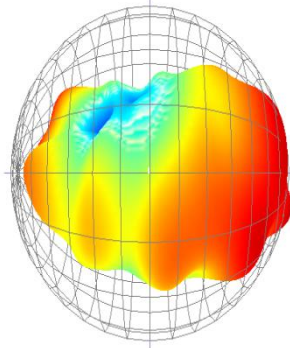

测试效果图:

XY

YZ

XZ

SHENZHEN KINGHELM ELECTRONIC CO., LTD

Add: Floor 2, building 4, Baoshan youpin cultural creative park, minfu road, minzhi street, Longhua new district District:

[Http://www.kinghelm.cn/](http://www.kinghelm.cn/)

Tel: 86-755-83044319

Fax: 86-755-83975897