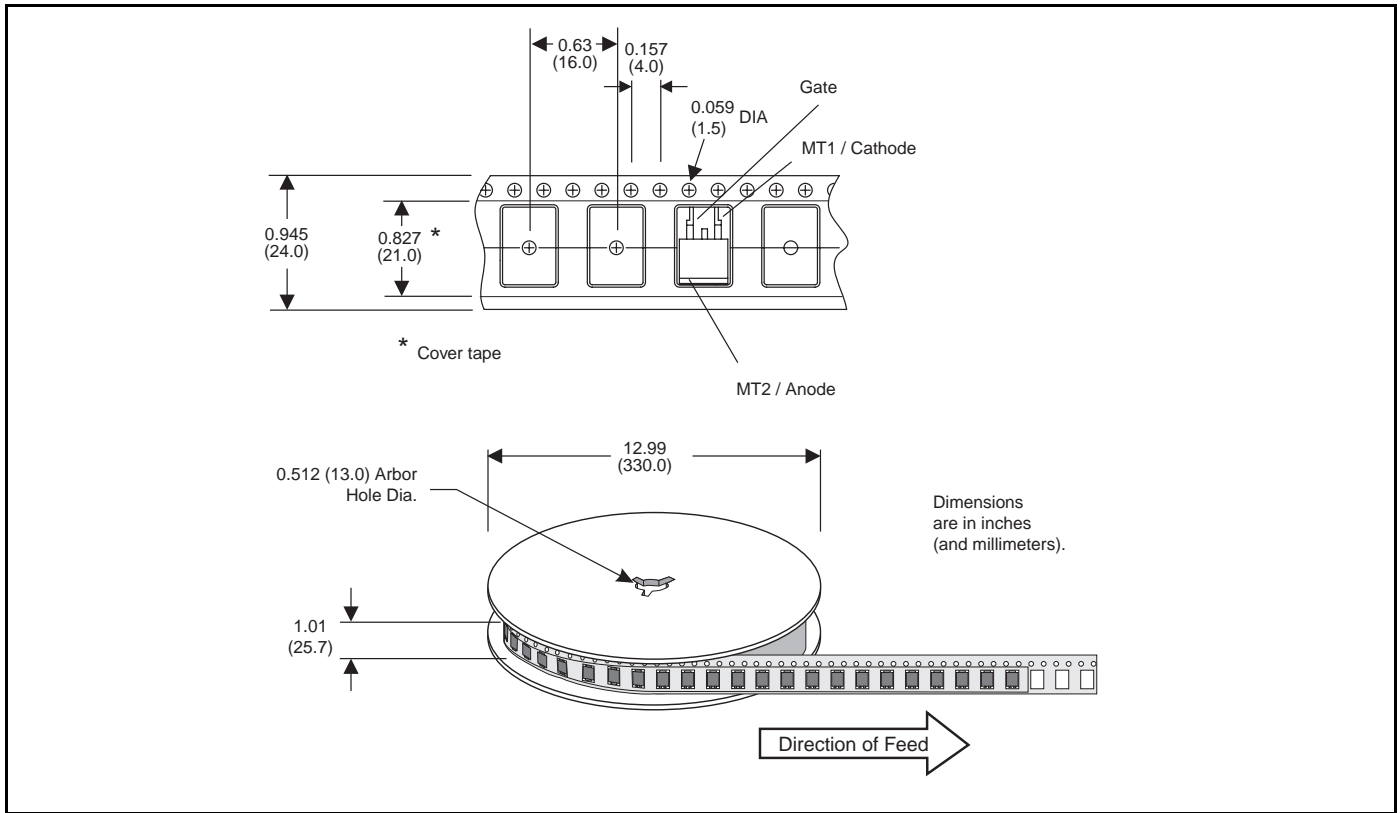

TO-263 Embossed Carrier Reel Pack (RP)

Meets all EIA-481-2 Standards