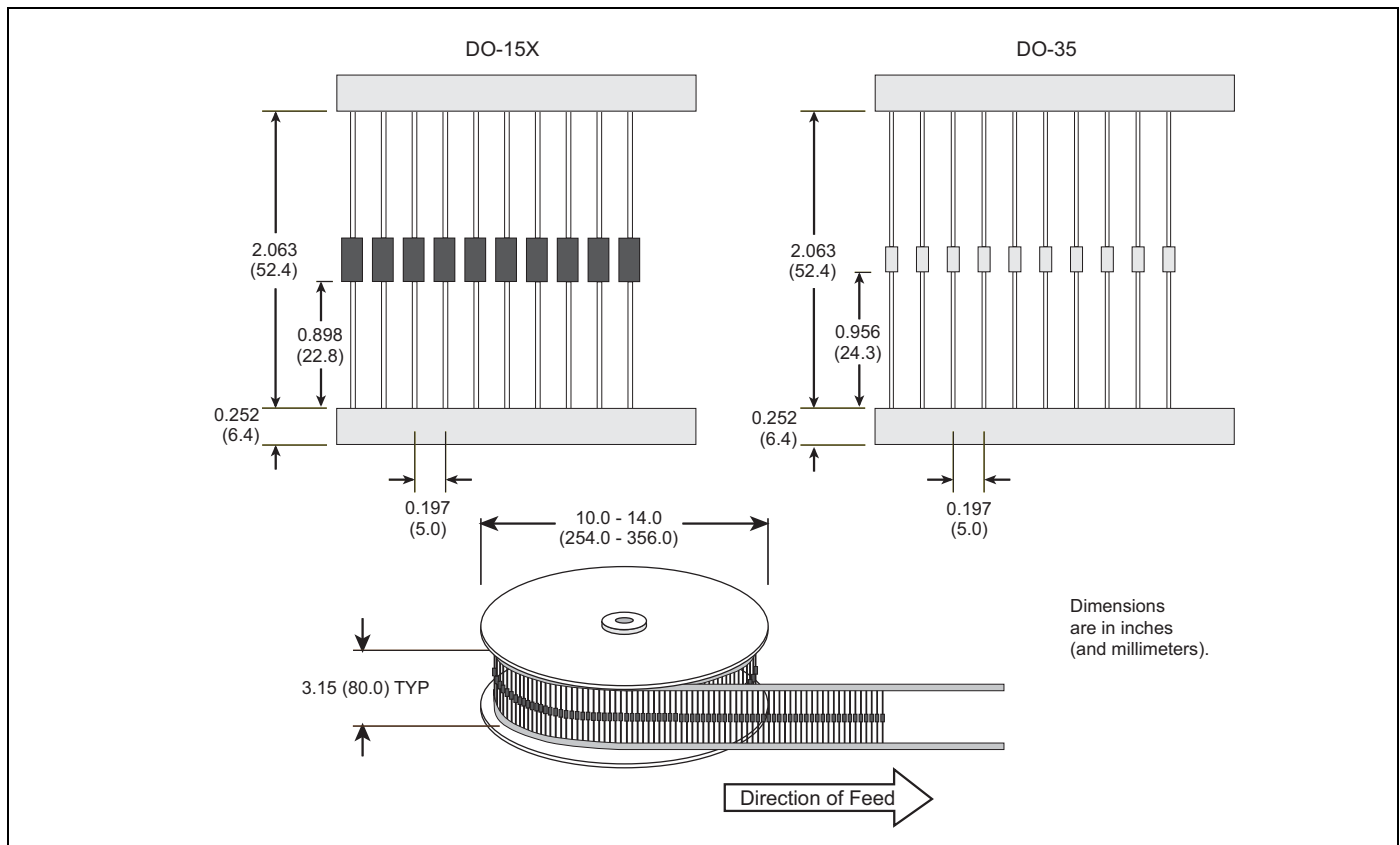

DO-15X and DO-35 Reel Pack (RP)

Meets all EIA RS-296 Standards