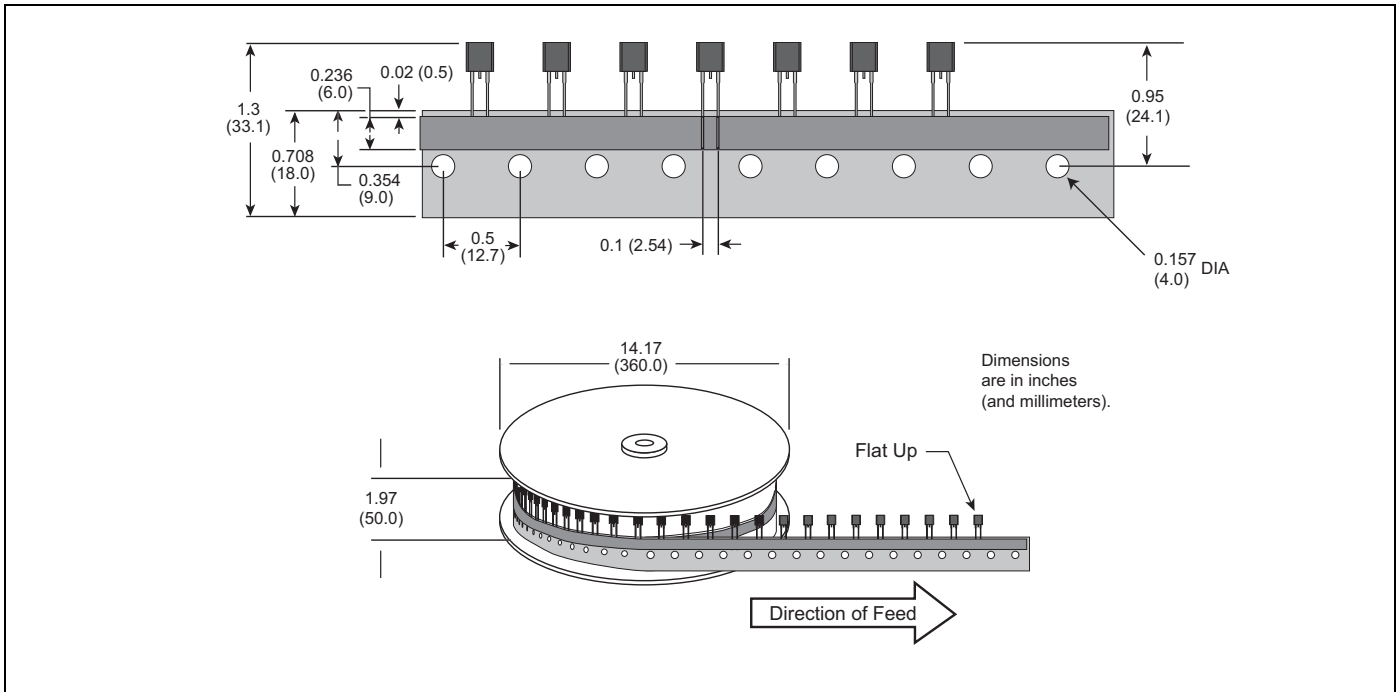

- (1) If selecting an "L401E6" (sensitive gate, 400 V, 1 A triac in a TO-92 package), choose one of the options available for that device:
 - Bulk packed in 2,000 quantity
 - Tape and Reel with 2,000 parts per reel
 - Tape and Ammo with 2,000 parts per box
- (2) Add the designated code as a suffix to the device number, such as "L401E6 RP" if selecting Tape and Reel or "L401E6 AP" if selecting Tape and Ammo. (Bulk packing requires no suffix.)

TO-92 (3-lead) Reel Pack (RP) Radial Leaded

Meets all EIA-468-B 1994 Standards

TO-92 (3-lead) Ammo Pack (AP) Radial Leaded

Meets all EIA-468-B 1994 Standards

TO-92 Type 70 Reel Pack (RP3) Optional

Meets all EIA-468-B 1994 Standards