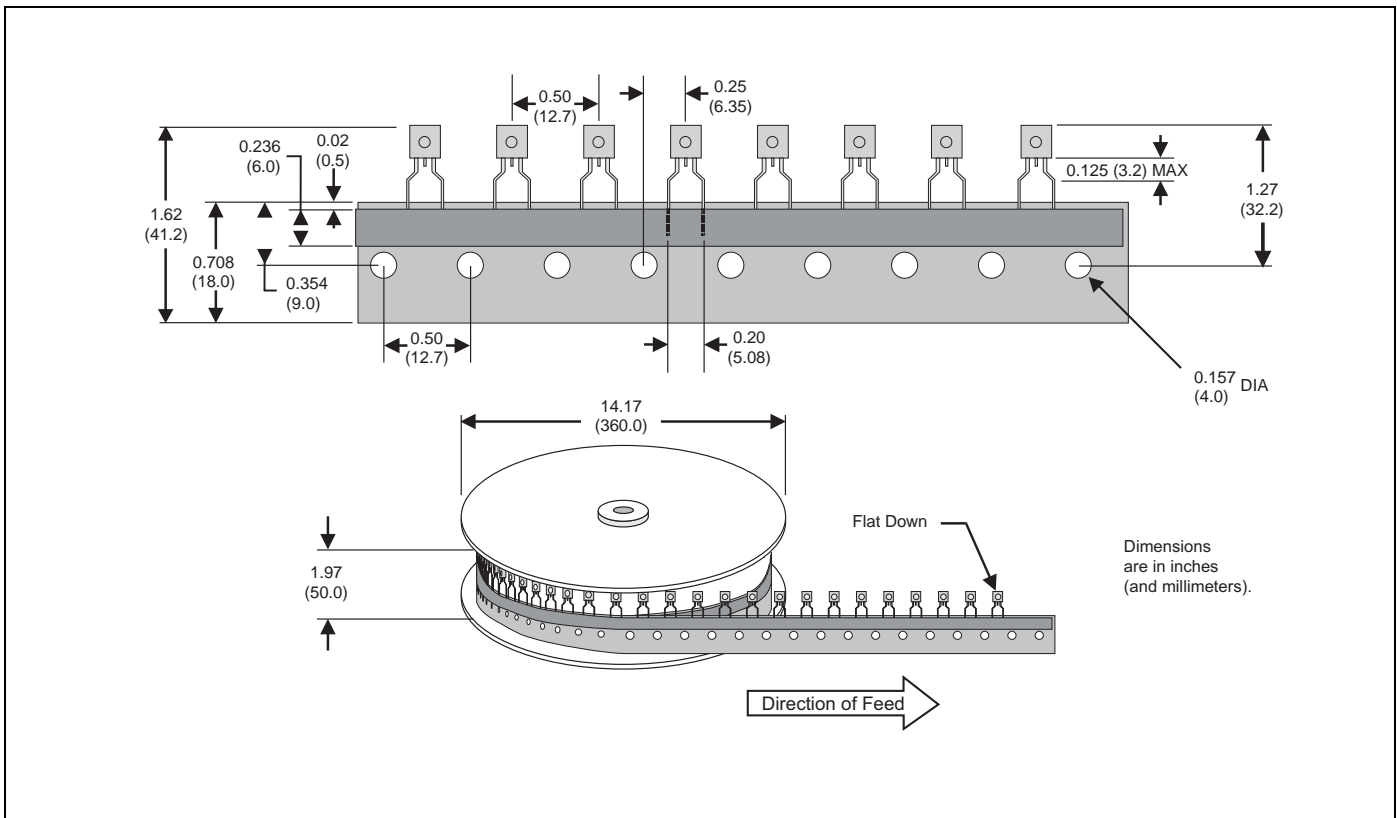

TO-92 Type 70 Reel Pack (RP2) Standard

Meets all EIA-468-B 1994 Standards