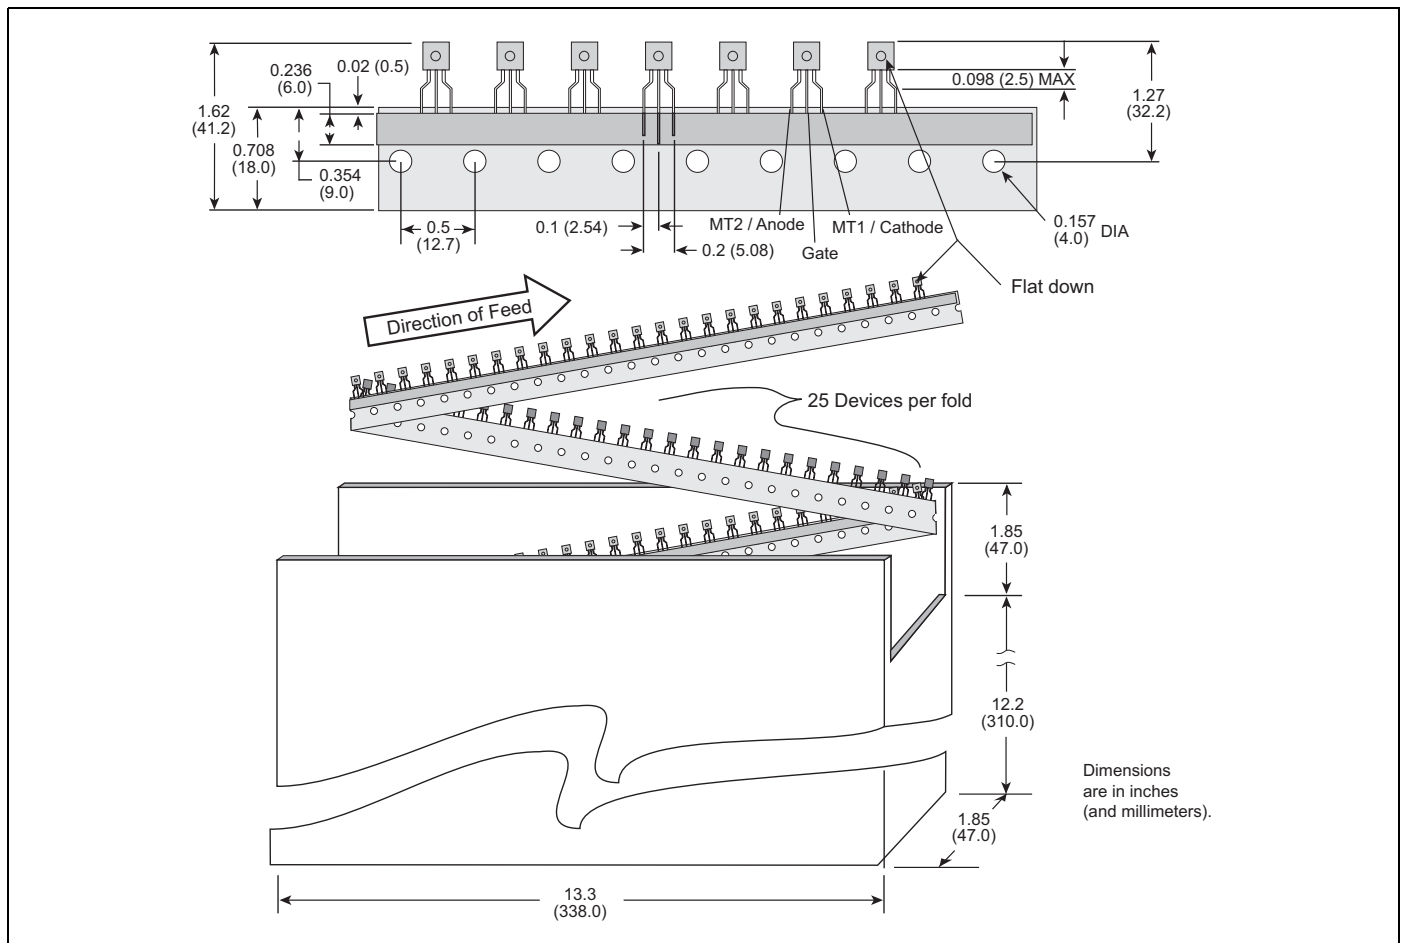

- (1) If selecting an "L401E6" (sensitive gate, 400 V, 1 A triac in a TO-92 package), choose one of the options available for that device:
 - Bulk packed in 2,000 quantity
 - Tape and Reel with 2,000 parts per reel
 - Tape and Ammo with 2,000 parts per box
- (2) Add the designated code as a suffix to the device number, such as "L401E6 RP" if selecting Tape and Reel or "L401E6 AP" if selecting Tape and Ammo. (Bulk packing requires no suffix.)

Package Type and Packing Options

Package Type	Package Code	Packing Options				
		Bulk Pack	Reel Pack (RP)	Ammo Pack (AP)	Tube Pack (TP)	Embossed Carrier (RP)
TO-92 	E	2,000	2,000	2,000	Contact factory for availability	Only Type 73
TO-220 	L, R	500	n/a	n/a	50	Only Type 67 and 68
TO-202 	F	500	700 (Type 2)	n/a	50	Only Type 43
TO-218 	K, J, M, W	250	n/a	n/a	Contact factory for availability	n/a
Fastpak 	P	160	n/a	n/a	n/a	n/a
TO-251 V-Pak 	V	1,000	Contact factory for availability	n/a	75	n/a
TO-252 D-Pak 	D	n/a	n/a	n/a	75	2500
TO-263 D ² Pak 	N	n/a	n/a	n/a	50	500
DO-214 	S	1,000	n/a	n/a	n/a	2500
Compak 	C	1,000	n/a	n/a	n/a	2500
DO-35 	Y	10,000 Minimum order of 5,000 available	5,000	n/a	n/a	n/a
DO-15X 	G	1,000	5,000	n/a	n/a	n/a

TO-92 (3-lead) Reel Pack (RP) Radial Leaded

Meets all EIA-468-B 1994 Standards

TO-92 (3-lead) Ammo Pack (AP) Radial Leaded

Meets all EIA-468-B 1994 Standards

TO-92 Type 70 Reel Pack (RP3) Optional

Meets all EIA-468-B 1994 Standards