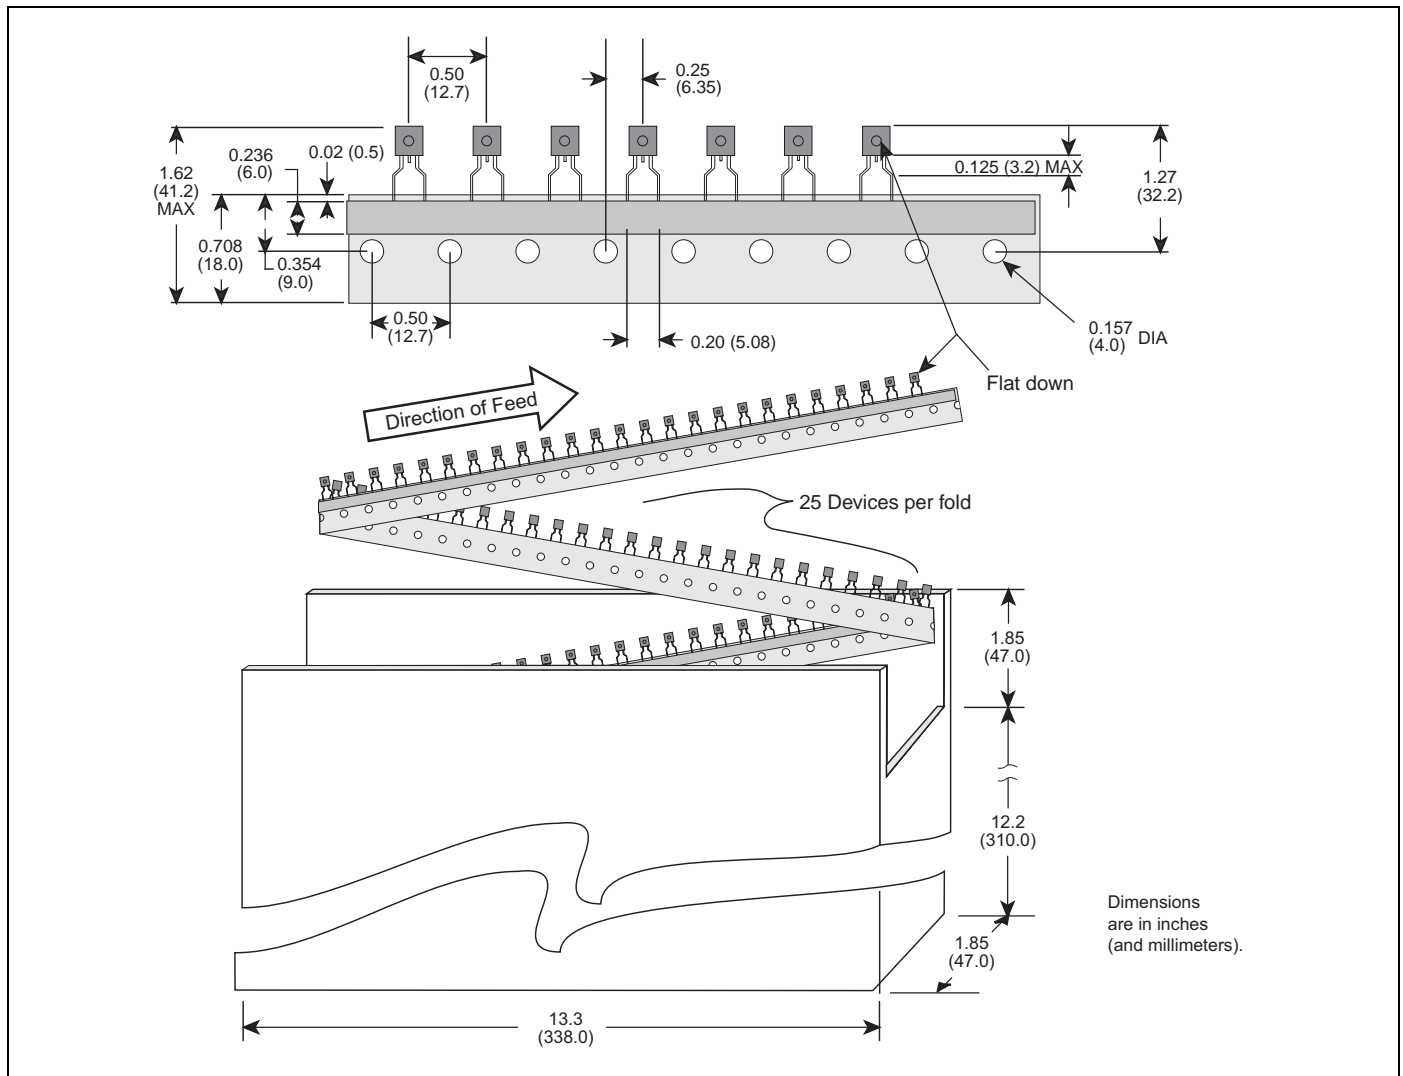

TO-92 Type 70 Ammo Pack (AP) Radial Leaded

Meets all EIA-468-B 1994 Standards