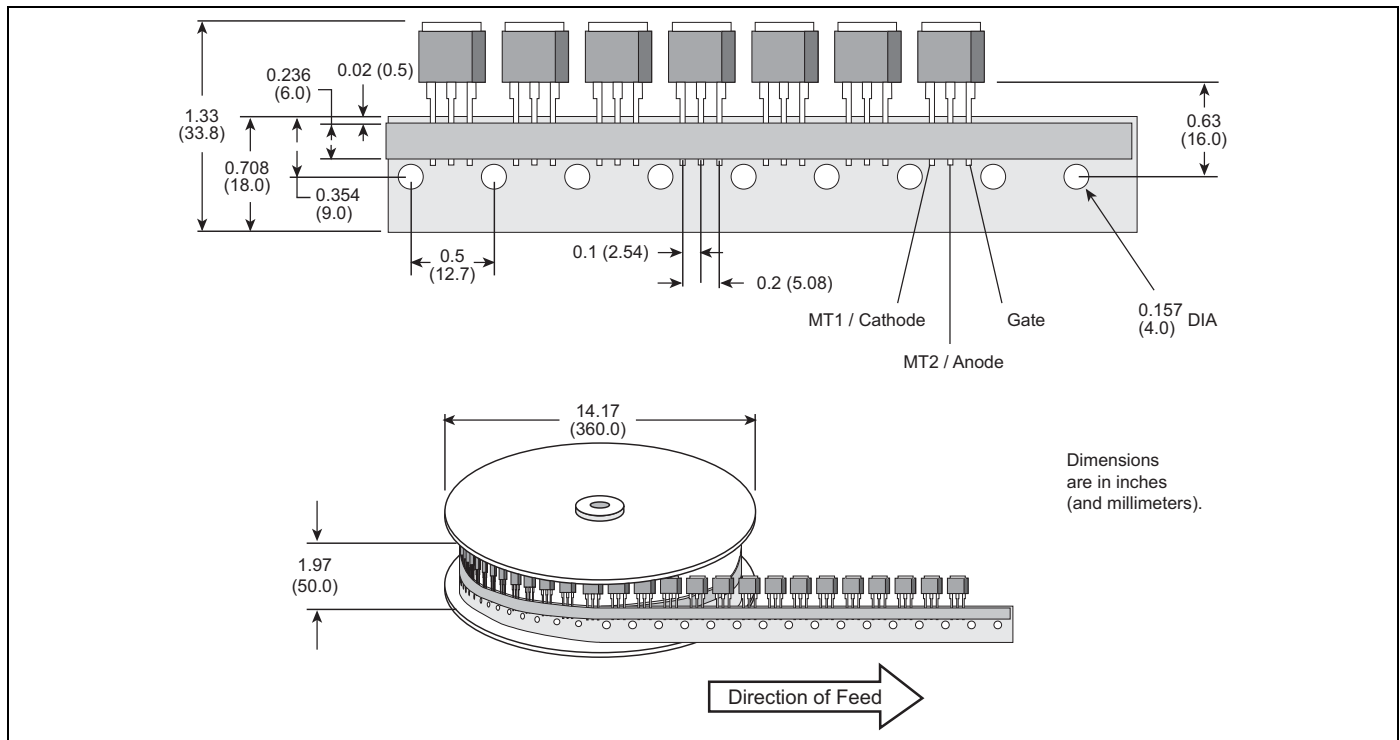

TO-92 Type 70 Reel Pack (RP2) Standard

Meets all EIA-468-B 1994 Standards

TO-92 Type 70 Ammo Pack (AP) Radial Leaded

Meets all EIA-468-B 1994 Standards

TO-202 Type 2 Reel Pack (RP)

Meets all EIA-468-B 1994 Standards