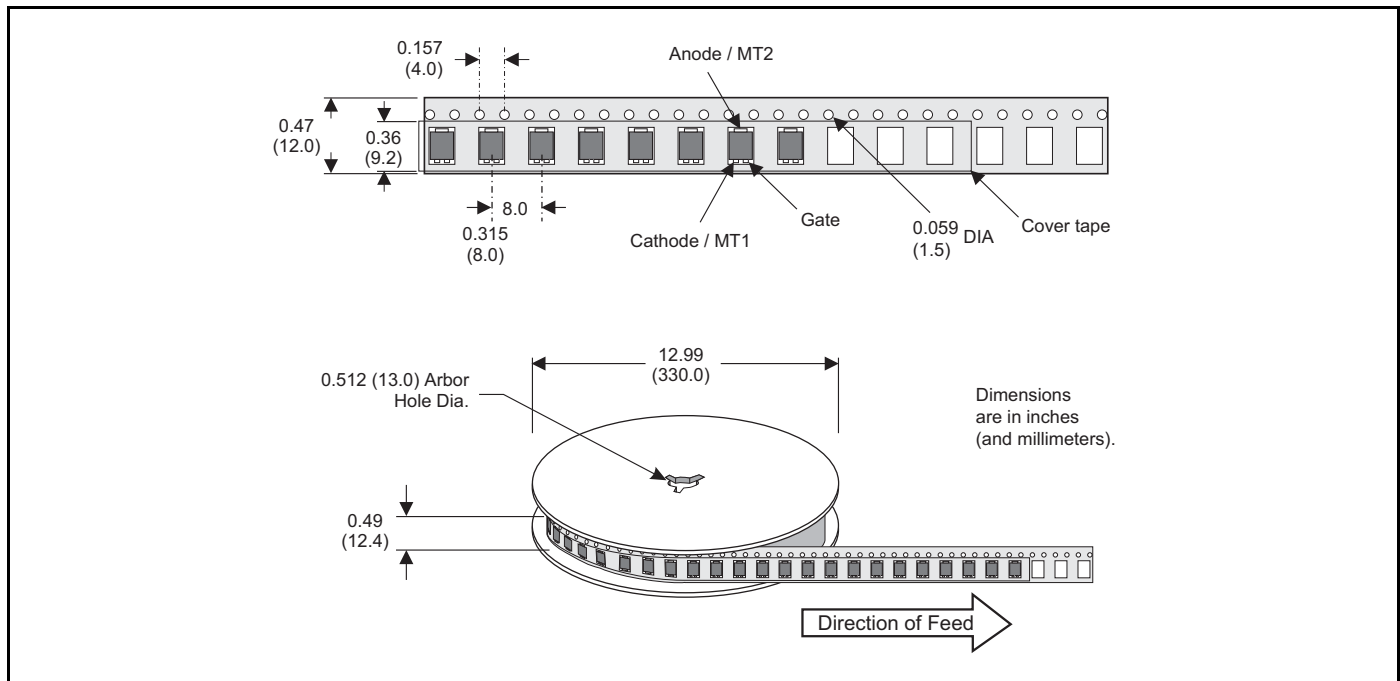

Compak Embossed Carrier Reel Pack (RP)

Meets all EIA-481-1 Standards