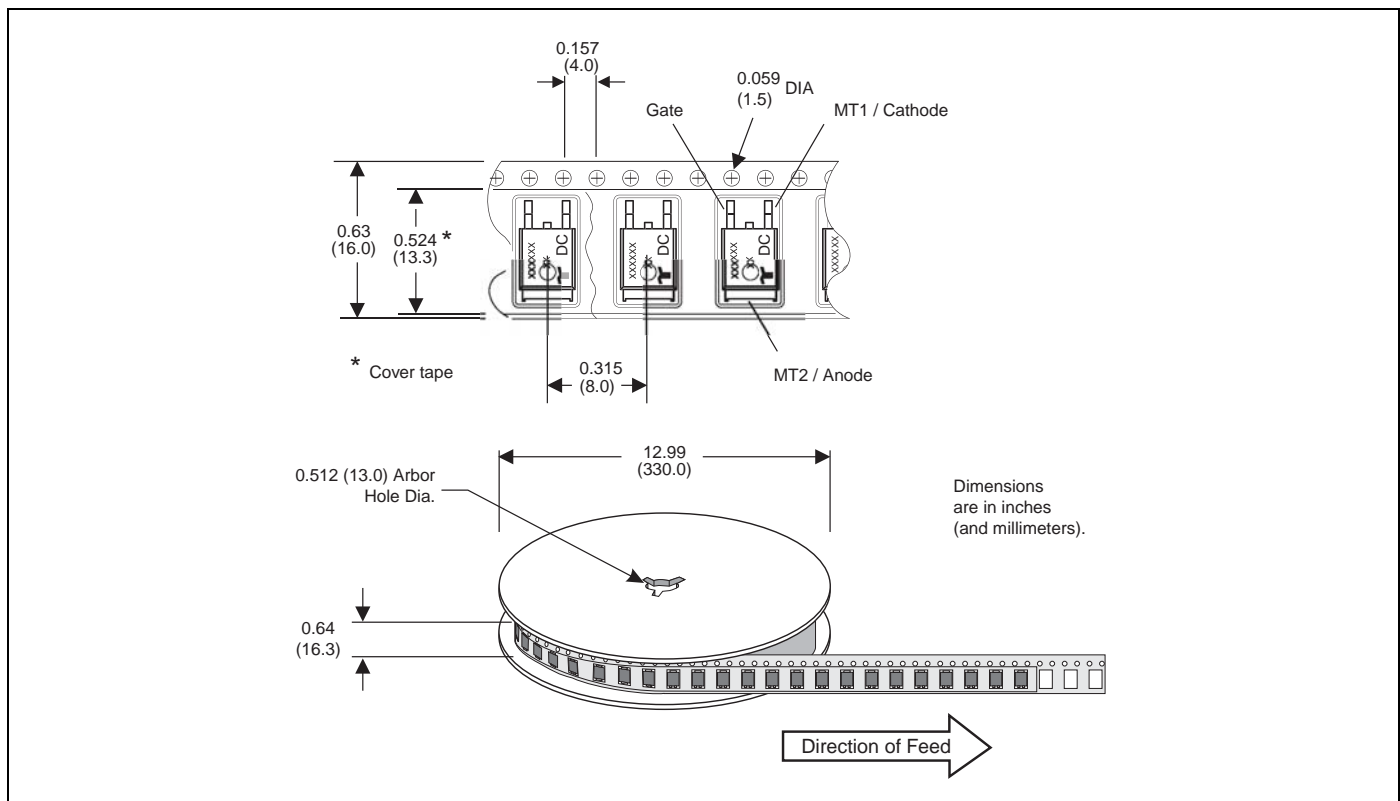

Reel Pack (RP) for TO-252 Embossed Carrier

Meets all EIA-481-2 Standards