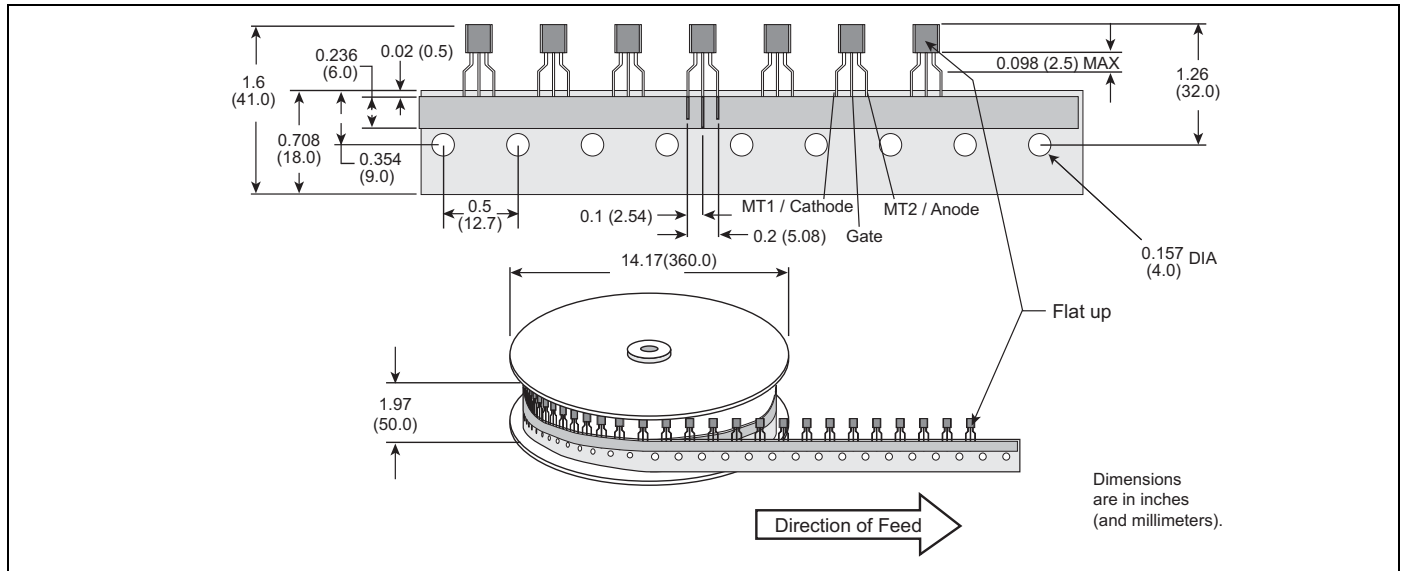

TO-92 (3-lead) Reel Pack (RP) Radial Leaded

Meets all EIA-468-B 1994 Standards