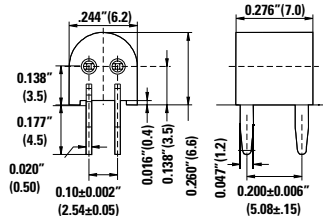

281/556/557 Series Thru-Hole Circuit Board Mount Blocks for Micro™/TR-3 Fuses

Product Characteristics

Compatible Fuses	281 Series Vertical	281 Series Horizontal	556 Series Vertical	557 Series Horizontal
	MICRO™/TR3®			
Description	Thru-hole circuit board mount blocks designed for Littelfuse MICRO™/TR3 type and other fuse series with .025" diameter leads rated to 5 amps			
Electrical	Rated at 5A / 1.6W to 125 volts.			
Mounting Method	PC Board Thru-Hole @ 5.08 hole spacing			
Mount Color & Direction	White Vertical	White Horizontal	Black Vertical	Black Horizontal
Molded Part Specs	White Thermoplastic UL 94V0 PBT		Black Thermoplastic UL 94V0	
Metal Parts and Terminals	Copper Alloy with options Tin Plating (281008, 281010) or Silver Plating (281005, 281007)		Copper Alloy with Tin Plating	
Ambient Temperature	-40°C to +100°C.			
Unit Weight	0.41g	0.50g	0.42g	0.51g

Dimensions units in inch (mm)

02810005H, 02810008H White / Vertical Mount Devices

Circuit Board Mounting Detail

02810007H, 02810010H White / Horizontal Mount Devices

Circuit Board Mounting Detail

55600000001 Black / Vertical Mount Devices

Circuit Board Mounting Detail

55700000001 Black / Horizontal Mount Devices

Circuit Board Mounting Detail

Agency Approvals

Agency	Agency File Number		
	281 Series	556 Series	557 Series
	E14721	N/A	N/A

Ordering Information

Ordering Number	Terminal Plating	Mount Color	Mount Direction	Packaging
02810005H	Silver ¹	White	Vertical	100 (Bulk pack)
02810008H	Tin ¹	White	Vertical	100 (Bulk pack)
02810007H	Silver ¹	White	Horizontal	100 (Bulk pack)
02810010H	Tin ¹	White	Horizontal	100 (Bulk pack)
55600000001*	Tin	Black	Vertical	1000 (Bulk pack)
55700000001*	Tin	Black	Horizontal	1000 (Bulk pack)