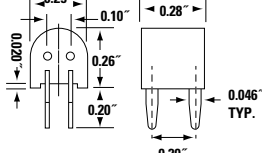

281/556/557 Series Thru-Hole Circuit Board Mount Blocks for Micro™/TR-3 Fuses

Product Characteristics

Compatible Fuses	281 Series Vertical	281 Series Horizontal	556 Series Vertical	557 Series Horizontal
	MICRO™/TR3®			
Description	Thru-hole circuit board mount blocks designed for Littelfuse MICRO™/TR3 type and other fuse series with .025" diameter leads rated to 5 amps			
Electrical	Rated at 5A / 1.6W to 125 volts.			
Mounting Method	PC Board Thru-Hole @ 5.08 hole spacing			
Mount Color & Direction	White Vertical	White Horizontal	Black Vertical	Black Horizontal
Molded Part Specs	White Thermoplastic UL 94V0 PBT		Black Thermoplastic UL 94V0	
Metal Parts and Terminals	Copper Alloy with options Tin Plating (281008, 281010) or Silver Plating (281005, 281007)		Copper Alloy with Tin Plating	
Ambient Temperature	-40°C to +100°C.			
Unit Weight	0.41g	0.50g	0.42g	0.51g

Dimensions units in inch (mm)

02810005H, 02810008H White / Vertical Mount Devices

Circuit Board Mounting Detail

02810007H, 02810010H White / Horizontal Mount Devices

Circuit Board Mounting Detail

55600000001 Black / Vertical Mount Devices

Ordering Number	Terminal Plating	Mount Color	Mount Direction	Packaging
02810005H	Silver ¹	White	Vertical	100 (Bulk pack)
02810008H	Tin ¹	White	Vertical	100 (Bulk pack)
02810007H	Silver ¹	White	Horizontal	100 (Bulk pack)
02810010H	Tin ¹	White	Horizontal	100 (Bulk pack)
55600000001*	Tin	Black	Vertical	1000 (Bulk pack)
55700000001*	Tin	Black	Horizontal	1000 (Bulk pack)