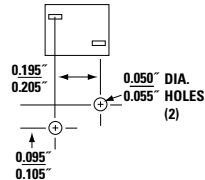

281/556/557 Series Thru-Hole Circuit Board Mount Blocks for Micro™/TR-3 Fuses

Product Characteristics

Compatible Fuses	281 Series Vertical	281 Series Horizontal	556 Series Vertical	557 Series Horizontal
	MICRO™/TR3®			
Description	Thru-hole circuit board mount blocks designed for Littelfuse MICRO™/TR3 type and other fuse series with .025" diameter leads rated to 5 amps			
Electrical	Rated at 5A / 1.6W to 125 volts.			
Mounting Method	PC Board Thru-Hole @ 5.08 hole spacing			
Mount Color & Direction	White Vertical	White Horizontal	Black Vertical	Black Horizontal
Molded Part Specs	White Thermoplastic UL 94V0 PBT		Black Thermoplastic UL 94V0	
Metal Parts and Terminals	Copper Alloy with options Tin Plating (281008, 281010) or Silver Plating (281005, 281007)		Copper Alloy with Tin Plating	
Ambient Temperature	-40°C to +100°C.			
Unit Weight	0.41g	0.50g	0.42g	0.51g

Dimensions units in inch (mm)

02810005H, 02810008H White / Vertical Mount Devices

Circuit Board Mounting Detail

02810007H, 02810010H White / Horizontal Mount Devices

Circuit Board Mounting Detail

55600000001 Black / Vertical Mount Devices

Ordering Number	Terminal Plating	Mount Color	Mount Direction	Packaging
02810005H	Silver ¹	White	Vertical	100 (Bulk pack)
02810008H	Tin ¹	White	Vertical	100 (Bulk pack)
02810007H	Silver ¹	White	Horizontal	100 (Bulk pack)
02810010H	Tin ¹	White	Horizontal	100 (Bulk pack)
55600000001*	Tin	Black	Vertical	1000 (Bulk pack)
55700000001*	Tin	Black	Horizontal	1000 (Bulk pack)