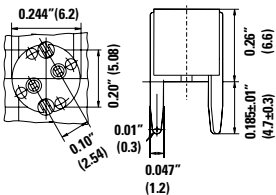

281/556/557 Series Thru-Hole Circuit Board Mount Blocks for Micro™/TR-3 Fuses

Product Characteristics

Compatible Fuses	281 Series Vertical	281 Series Horizontal	556 Series Vertical	557 Series Horizontal
	MICRO™/TR3®			
Description	Thru-hole circuit board mount blocks designed for Littelfuse MICRO™/TR3 type and other fuse series with .025" diameter leads rated to 5 amps			
Electrical	Rated at 5A / 1.6W to 125 volts.			
Mounting Method	PC Board Thru-Hole @ 5.08 hole spacing			
Mount Color & Direction	White Vertical	White Horizontal	Black Vertical	Black Horizontal
Molded Part Specs	White Thermoplastic UL 94V0 PBT		Black Thermoplastic UL 94V0	
Metal Parts and Terminals	Copper Alloy with options Tin Plating (281008, 281010) or Silver Plating (281005, 281007)		Copper Alloy with Tin Plating	
Ambient Temperature	-40°C to +100°C.			
Unit Weight	0.41g	0.50g	0.42g	0.51g

Dimensions units in inch (mm)

02810005H, 02810008H White / Vertical Mount Devices

Circuit Board Mounting Detail

02810007H, 02810010H White / Horizontal Mount Devices

Circuit Board Mounting Detail

55600000001 Black / Vertical Mount Devices

Ordering Number	Terminal Plating	Mount Color	Mount Direction	Packaging
02810005H	Silver ¹	White	Vertical	100 (Bulk pack)
02810008H	Tin ¹	White	Vertical	100 (Bulk pack)
02810007H	Silver ¹	White	Horizontal	100 (Bulk pack)
02810010H	Tin ¹	White	Horizontal	100 (Bulk pack)
55600000001*	Tin	Black	Vertical	1000 (Bulk pack)
55700000001*	Tin	Black	Horizontal	1000 (Bulk pack)