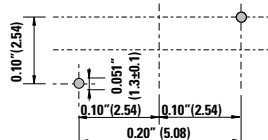

Circuit Board Mounting Detail

Agency Approvals

Agency	Agency File Number		
	281 Series	556 Series	557 Series
	E14721	N/A	N/A

Ordering Information

Ordering Number	Terminal Plating	Mount Color	Mount Direction	Packaging
02810005H	Silver¹	White	Vertical	100 (Bulk pack)
02810008H	Tin¹	White	Vertical	100 (Bulk pack)
02810007H	Silver¹	White	Horizontal	100 (Bulk pack)
02810010H	Tin¹	White	Horizontal	100 (Bulk pack)
55600000001*	Tin	Black	Vertical	1000 (Bulk pack)
55700000001*	Tin	Black	Horizontal	1000 (Bulk pack)

¹ UL recognized.
* RoHS compliant.

Note: 281 Series meets with Glow Wire requirements specified on IEC 60695-2-12 & 60695-2-13

Additional Information