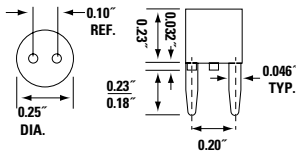

281/556/557 Series Thru-Hole Circuit Board Mount Blocks for Micro™/TR-3 Fuses

Product Characteristics

Compatible Fuses	281 Series Vertical	281 Series Horizontal	556 Series Vertical	557 Series Horizontal
	MICRO™/TR3®			
Description	Thru-hole circuit board mount blocks designed for Littelfuse MICRO™/TR3 type and other fuse series with .025" diameter leads rated to 5 amps			
Electrical	Rated at 5A / 1.6W to 125 volts.			
Mounting Method	PC Board Thru-Hole @ 5.08 hole spacing			
Mount Color & Direction	White Vertical	White Horizontal	Black Vertical	Black Horizontal
Molded Part Specs	White Thermoplastic UL 94V0 PBT		Black Thermoplastic UL 94V0	
Metal Parts and Terminals	Copper Alloy with options Tin Plating (281008, 281010) or Silver Plating (281005, 281007)		Copper Alloy with Tin Plating	
Ambient Temperature	-40°C to +100°C.			
Unit Weight	0.41g	0.50g	0.42g	0.51g

Dimensions units in inch (mm)

02810005H, 02810008H White / Vertical Mount Devices

Circuit Board Mounting Detail

02810007H, 02810010H White / Horizontal Mount Devices

Circuit Board Mounting Detail

55600000001 Black / Vertical Mount Devices

Ordering Number	Terminal Plating	Mount Color	Mount Direction	Packaging
02810005H	Silver ¹	White	Vertical	100 (Bulk pack)
02810008H	Tin ¹	White	Vertical	100 (Bulk pack)
02810007H	Silver ¹	White	Horizontal	100 (Bulk pack)
02810010H	Tin ¹	White	Horizontal	100 (Bulk pack)
55600000001*	Tin	Black	Vertical	1000 (Bulk pack)
55700000001*	Tin	Black	Horizontal	1000 (Bulk pack)