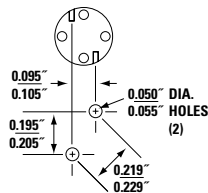

281/556/557 Series Thru-Hole Circuit Board Mount Blocks for Micro™/TR-3 Fuses

Product Characteristics

Compatible Fuses	281 Series Vertical	281 Series Horizontal	556 Series Vertical	557 Series Horizontal
	MICRO™/TR3®			
Description	Thru-hole circuit board mount blocks designed for Littelfuse MICRO™/TR3 type and other fuse series with .025" diameter leads rated to 5 amps			
Electrical	Rated at 5A / 1.6W to 125 volts.			
Mounting Method	PC Board Thru-Hole @ 5.08 hole spacing			
Mount Color & Direction	White Vertical	White Horizontal	Black Vertical	Black Horizontal
Molded Part Specs	White Thermoplastic UL 94V0 PBT		Black Thermoplastic UL 94V0	
Metal Parts and Terminals	Copper Alloy with options Tin Plating (281008, 281010) or Silver Plating (281005, 281007)		Copper Alloy with Tin Plating	
Ambient Temperature	-40°C to +100°C.			
Unit Weight	0.41g	0.50g	0.42g	0.51g

Dimensions units in inch (mm)

02810005H, 02810008H White / Vertical Mount Devices

Circuit Board Mounting Detail

02810007H, 02810010H White / Horizontal Mount Devices

Circuit Board Mounting Detail

55600000001 Black / Vertical Mount Devices

Ordering Number	Terminal Plating	Mount Color	Mount Direction	Packaging
02810005H	Silver ¹	White	Vertical	100 (Bulk pack)
02810008H	Tin ¹	White	Vertical	100 (Bulk pack)
02810007H	Silver ¹	White	Horizontal	100 (Bulk pack)
02810010H	Tin ¹	White	Horizontal	100 (Bulk pack)
55600000001*	Tin	Black	Vertical	1000 (Bulk pack)
55700000001*	Tin	Black	Horizontal	1000 (Bulk pack)