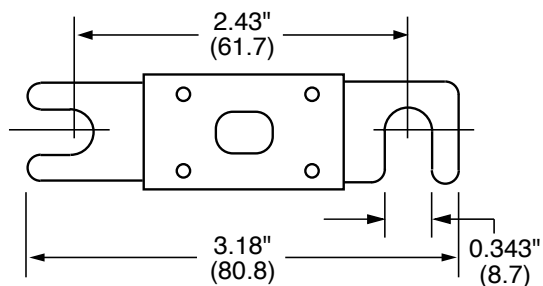

POWR-GARD® Fuse Datasheet

CNN_E / CNN / CNL SERIES LIFT TRUCK FUSES

32/48/80 V dc • Fast-Acting and Very Fast-Acting • 10–800 A

Description

CNN_E fuses are rated for applications up to 80 V dc. As fork lift trucks and electrical vehicle system voltages increase, circuit protection needs to be rated higher than the standard CNN products to handle the increased voltage. The CNN_E is considered very fast-acting for quicker reaction time.

Dimensions inches (mm)

Specifications

Voltage Ratings	CNN_E: 80 V dc CNN: 48 V dc / 125 V ac CNL: 32 V dc / 32 V ac
Ampere Ratings	10 – 800 A*
Max. Interrupting Rating	CNN_E: 2,700 A CNN/CNL: 2,500 A
Approval	CNN_E: cURus (File E71611) CNN/CNL: UR (File E71611)
Environmental	RoHS Compliant, Lead (Pb) Free
Country of Origin	CNN_E: Mexico CNN/CNL: China

*See ordering information table for available amperages by series

Ordering Information

AMPERE RATINGS CNN_E (80 V DC)					
35	80	150	250	350	700
40	90	175	275	400	800
50	100	200	300	500	—
60	125	225	325	600	—

AMPERE RATINGS CNN (48 V DC)					
10	60	125	225	325	600
35	80	150	250	350	700
40	90	175	275	400	800
50	100	200	300	500	—

AMPERE RATINGS CNL (32 V CDC)					
35	80	150	250	350	—
40	100	175	275	400	—
50	125	200	300	500	—
60	130	225	325	—	—