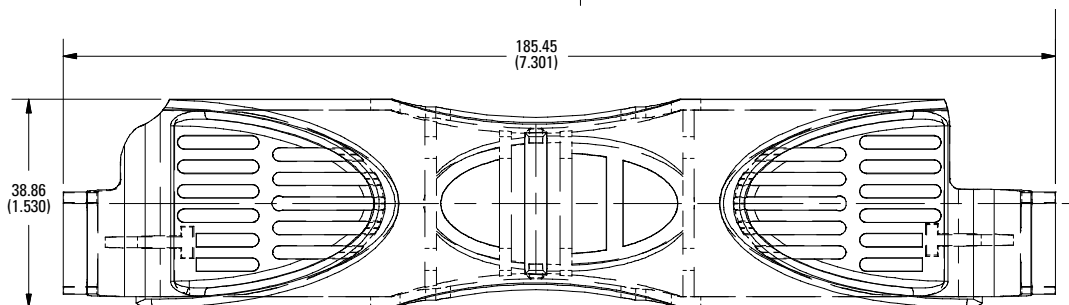

* Part number shown excludes reference to number of poles and terminal type

† Cover is not compatible with 70-100 A JLS series fuses

LF SERIES FUSE BLOCK COVERS

Dimensions in mm (inches)

Class H/R

250 V 30 A

250 V 60 A

250 V 100 A

600 V 30 A

600 V 60 A

600 V 100 A

Also available at Littelfuse.com/fuseblocks

LF SERIES FUSE BLOCK COVERS

Dimensions in mm (inches)