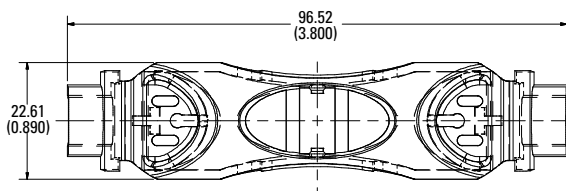

Web Resources

Downloadable CAD drawings, dimensions and other technical information, visit Littelfuse.com/fuseblocks

Ordering Information

UL CLASS	FUSE BLOCK BASE PART NUMBER*	VOLTAGE	AMPERAGE	COVER ORDERING NUMBER
Class H/R	LFH25030 / LFR25030	250	30	LFH25030FBC
Class H/R	LFH25060 / LFR25030	250	60	LFH25060FBC
Class H/R	LFH25100 / LFR25100	250	100	LFH25100FBC
Class H/R	LFH60030 / LFR60030	600	30	LFH60030FBC
Class H/R	LFH60060 / LFR60060	600	60	LFH60060FBC
Class H/R	LFH60100 / LFR60100	600	100	LFH60100FBC
Class J	LFJ60030	600	30	LFJ60030FBC
Class J	LFJ60060	600	60	LFJ60060FBC
Class J	LFJ60100	600	100	LFJ60100FBC†
Class T	LFT30030	300	30	LFT30030FBC
Class T	LFT30060	300	60	LFT30060FBC
Class T	LFT30100	300	100	LFT30100FBC
Class T	LFT60030	600	30	LFT60030FBC
Class T	LFT60060	600	60	LFT60060FBC
Class T	LFT60100	600	100	LT60100FBC
Class T	LFT60200	600	200	LT60200FBC
Class T	LFT60400	600	400	LT60400FBC
Class T	LFT60600	600	600	LT60600FBC
Class CD	LFC60060	600	60	LFC60060FBC
Class CC	L60030C	600	30	SPL001

* Part number shown excludes reference to number of poles and terminal type

† Cover is not compatible with 70-100 A JLS series fuses

LF SERIES FUSE BLOCK COVERS

Dimensions in mm (inches)

Class H/R

250 V 30 A

250 V 60 A

250 V 100 A

600 V 30 A

600 V 60 A

600 V 100 A

Also available at Littelfuse.com/fuseblocks

LF SERIES FUSE BLOCK COVERS

Dimensions in mm (inches)