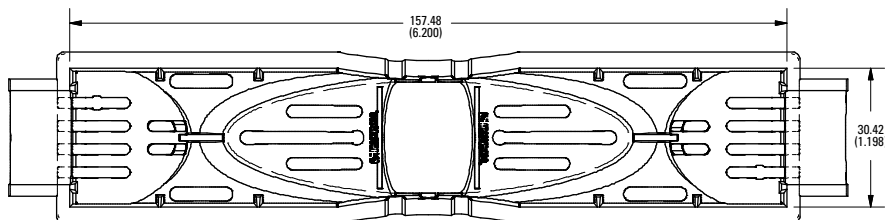

Class J

600 V 30 A

600 V 60 A

600 V 100 A

Dimensions in mm (inches)

Class T

300 V 30 A

300 V 60 A

300 V 100 A

Also available at Littelfuse.com/fuseblocks

LF SERIES FUSE BLOCK COVERS

Dimensions in mm (inches)

Class T

600 V 30 A

600 V 60 A

600 V 100 A

600 V 200 A

600 V 400 A

600 V 600 A

Dimensions in mm (inches)

Class CD

600 V 60 A

Also available at Littelfuse.com/fuseblocks

单击下面可查看定价，库存，交付和生命周期等信息