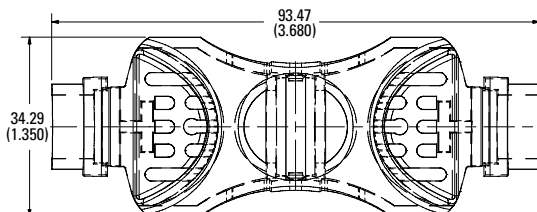

Class J

600 V 30 A

600 V 60 A

600 V 100 A

Dimensions in mm (inches)

Class T

300 V 30 A

300 V 60 A

300 V 100 A

Also available at Littelfuse.com/fuseblocks

LF SERIES FUSE BLOCK COVERS

Dimensions in mm (inches)

Class T

600 V 30 A

600 V 60 A

600 V 100 A

600 V 200 A

600 V 400 A

600 V 600 A

Dimensions in mm (inches)

Class CD

600 V 60 A

Also available at Littelfuse.com/fuseblocks

单击下面可查看定价，库存，交付和生命周期等信息