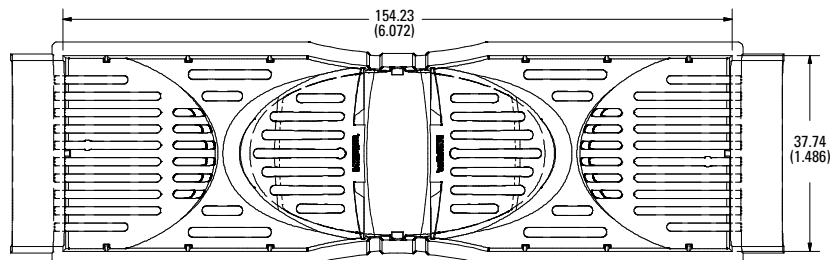

Class J

600 V 30 A

600 V 60 A

600 V 100 A

Dimensions in mm (inches)

Class T

300 V 30 A

300 V 60 A

300 V 100 A

Also available at Littelfuse.com/fuseblocks

LF SERIES FUSE BLOCK COVERS

Dimensions in mm (inches)

Class T

600 V 30 A

600 V 60 A

600 V 100 A

600 V 200 A

600 V 400 A

600 V 600 A

Dimensions in mm (inches)

Class CD

600 V 60 A

Also available at Littelfuse.com/fuseblocks

单击下面可查看定价，库存，交付和生命周期等信息