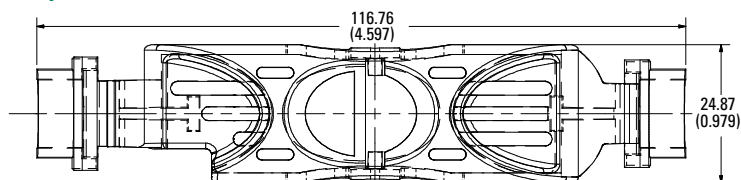

600 V 200 A

600 V 400 A

600 V 600 A

Dimensions in mm (inches)

Class CD

600 V 60 A

Also available at Littelfuse.com/fuseblocks

单击下面可查看定价，库存，交付和生命周期等信息