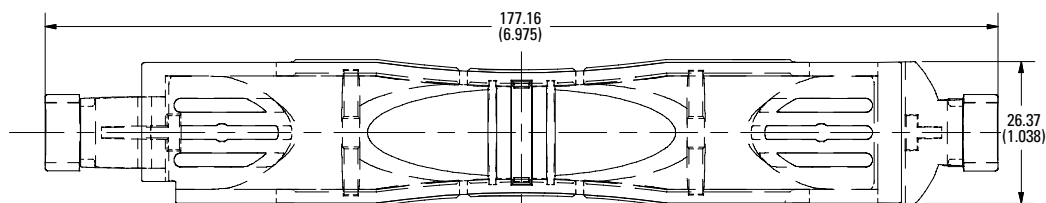

* Part number shown excludes reference to number of poles and terminal type

† Cover is not compatible with 70-100 A JLS series fuses

LF SERIES FUSE BLOCK COVERS

Dimensions in mm (inches)

Class H/R

250 V 30 A

250 V 60 A

250 V 100 A

600 V 30 A

600 V 60 A

600 V 100 A

Also available at Littelfuse.com/fuseblocks

LF SERIES FUSE BLOCK COVERS

Dimensions in mm (inches)