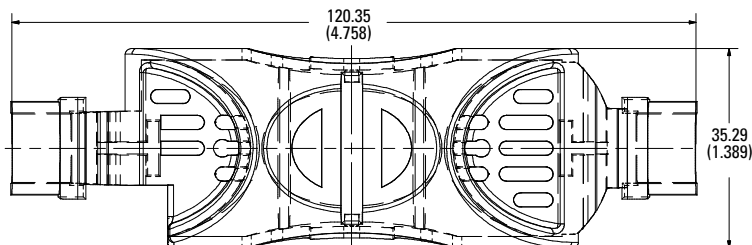

250 V 60 A

250 V 100 A

600 V 30 A

600 V 60 A

600 V 100 A

Also available at Littelfuse.com/fuseblocks

LF SERIES FUSE BLOCK COVERS

Dimensions in mm (inches)

Class J

600 V 30 A

600 V 60 A

600 V 100 A

Dimensions in mm (inches)

Class T

300 V 30 A

300 V 60 A