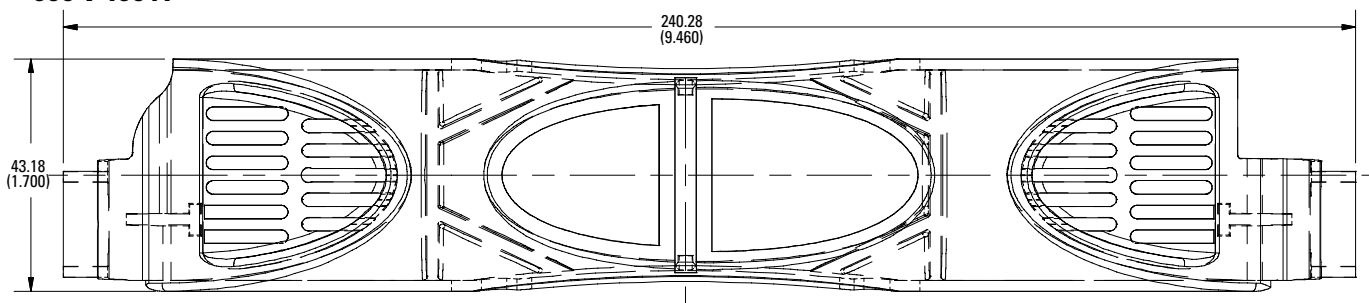

250 V 60 A

250 V 100 A

600 V 30 A

600 V 60 A

600 V 100 A

Also available at Littelfuse.com/fuseblocks

LF SERIES FUSE BLOCK COVERS

Dimensions in mm (inches)

Class J

600 V 30 A

600 V 60 A

600 V 100 A

Dimensions in mm (inches)

Class T

300 V 30 A

300 V 60 A