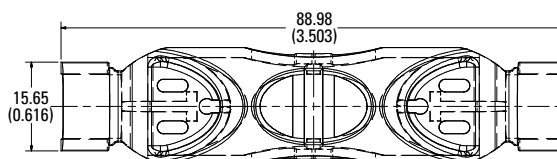

250 V 60 A

250 V 100 A

600 V 30 A

600 V 60 A

600 V 100 A

Also available at Littelfuse.com/fuseblocks

LF SERIES FUSE BLOCK COVERS

Dimensions in mm (inches)

Class J

600 V 30 A

600 V 60 A

600 V 100 A

Dimensions in mm (inches)

Class T

300 V 30 A

300 V 60 A

300 V 100 A

Also available at Littelfuse.com/fuseblocks

LF SERIES FUSE BLOCK COVERS

Dimensions in mm (inches)

Class T

600 V 30 A

600 V 60 A

600 V 100 A

600 V 200 A

600 V 400 A

600 V 600 A

Dimensions in mm (inches)

Class CD

600 V 60 A

Also available at Littelfuse.com/fuseblocks

单击下面可查看定价，库存，交付和生命周期等信息