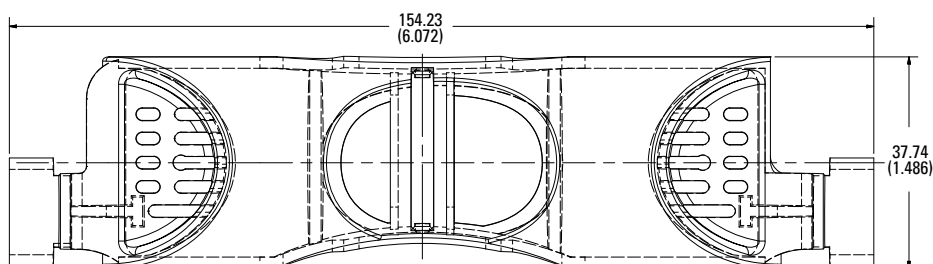

Class J

600 V 30 A

600 V 60 A

600 V 100 A

Dimensions in mm (inches)

Class T

300 V 30 A

300 V 60 A

300 V 100 A

Also available at Littelfuse.com/fuseblocks

LF SERIES FUSE BLOCK COVERS

Dimensions in mm (inches)

Class T

600 V 30 A

600 V 60 A

600 V 100 A

600 V 200 A

600 V 400 A

600 V 600 A

Dimensions in mm (inches)

Class CD

600 V 60 A

Also available at Littelfuse.com/fuseblocks

单击下面可查看定价，库存，交付和生命周期等信息