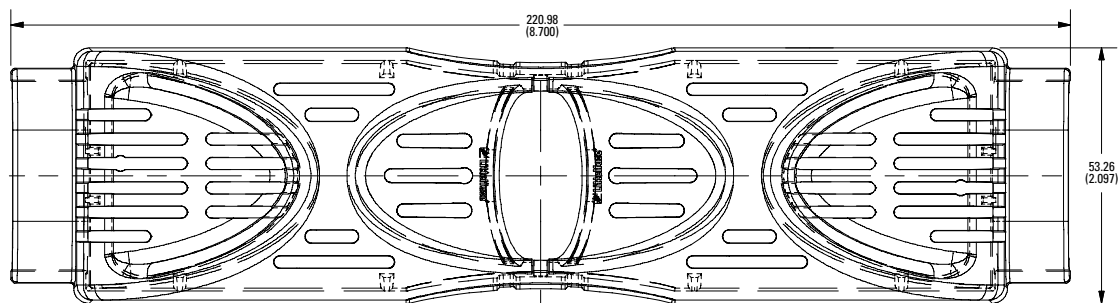

Class J

600 V 30 A

600 V 60 A

600 V 100 A

Dimensions in mm (inches)

Class T

300 V 30 A

300 V 60 A

300 V 100 A

Also available at Littelfuse.com/fuseblocks

LF SERIES FUSE BLOCK COVERS

Dimensions in mm (inches)

Class T

600 V 30 A

600 V 60 A

600 V 100 A

600 V 200 A

600 V 400 A

600 V 600 A

Dimensions in mm (inches)

Class CD

600 V 60 A

Also available at Littelfuse.com/fuseblocks

单击下面可查看定价，库存，交付和生命周期等信息