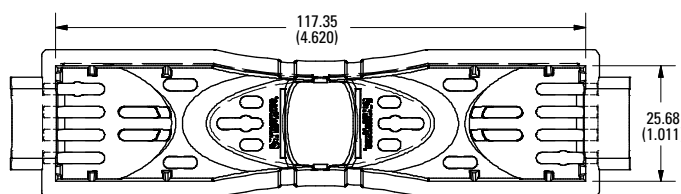

Class J

600 V 30 A

600 V 60 A

600 V 100 A

Dimensions in mm (inches)

Class T

300 V 30 A

300 V 60 A

300 V 100 A

Also available at Littelfuse.com/fuseblocks

LF SERIES FUSE BLOCK COVERS

Dimensions in mm (inches)

Class T

600 V 30 A

600 V 60 A

600 V 100 A

600 V 200 A

600 V 400 A

600 V 600 A

Dimensions in mm (inches)

Class CD

600 V 60 A

Also available at Littelfuse.com/fuseblocks

单击下面可查看定价，库存，交付和生命周期等信息