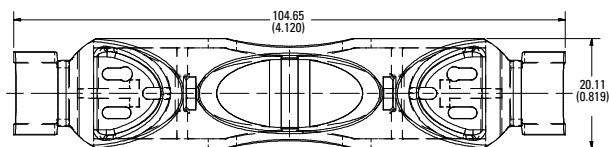

Class J

600 V 30 A

600 V 60 A

600 V 100 A

Dimensions in mm (inches)

Class T

300 V 30 A

300 V 60 A

300 V 100 A

Also available at Littelfuse.com/fuseblocks

LF SERIES FUSE BLOCK COVERS

Dimensions in mm (inches)

Class T

600 V 30 A

600 V 60 A

600 V 100 A

600 V 200 A

600 V 400 A

600 V 600 A

Dimensions in mm (inches)

Class CD

600 V 60 A

Also available at Littelfuse.com/fuseblocks

单击下面可查看定价，库存，交付和生命周期等信息