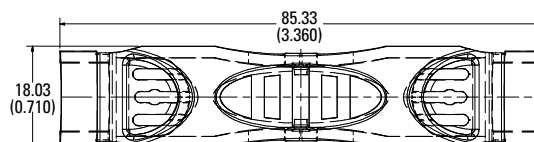

250 V 60 A

250 V 100 A

600 V 30 A

600 V 60 A

600 V 100 A

Also available at Littelfuse.com/fuseblocks

LF SERIES FUSE BLOCK COVERS

Dimensions in mm (inches)

Class J

600 V 30 A

600 V 60 A

600 V 100 A

Dimensions in mm (inches)

Class T

300 V 30 A

300 V 60 A

300 V 100 A

Also available at Littelfuse.com/fuseblocks

LF SERIES FUSE BLOCK COVERS

Dimensions in mm (inches)

Class T

600 V 30 A

600 V 60 A

600 V 100 A

600 V 200 A

600 V 400 A

600 V 600 A

Dimensions in mm (inches)

Class CD

600 V 60 A

Also available at Littelfuse.com/fuseblocks

单击下面可查看定价，库存，交付和生命周期等信息