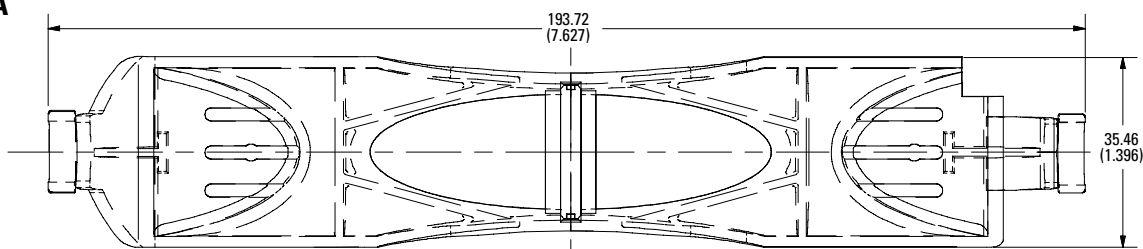

250 V 60 A

250 V 100 A

600 V 30 A

600 V 60 A

600 V 100 A

Also available at Littelfuse.com/fuseblocks

LF SERIES FUSE BLOCK COVERS

Dimensions in mm (inches)

Class J

600 V 30 A

600 V 60 A

600 V 100 A

Dimensions in mm (inches)

Class T

300 V 30 A

300 V 60 A