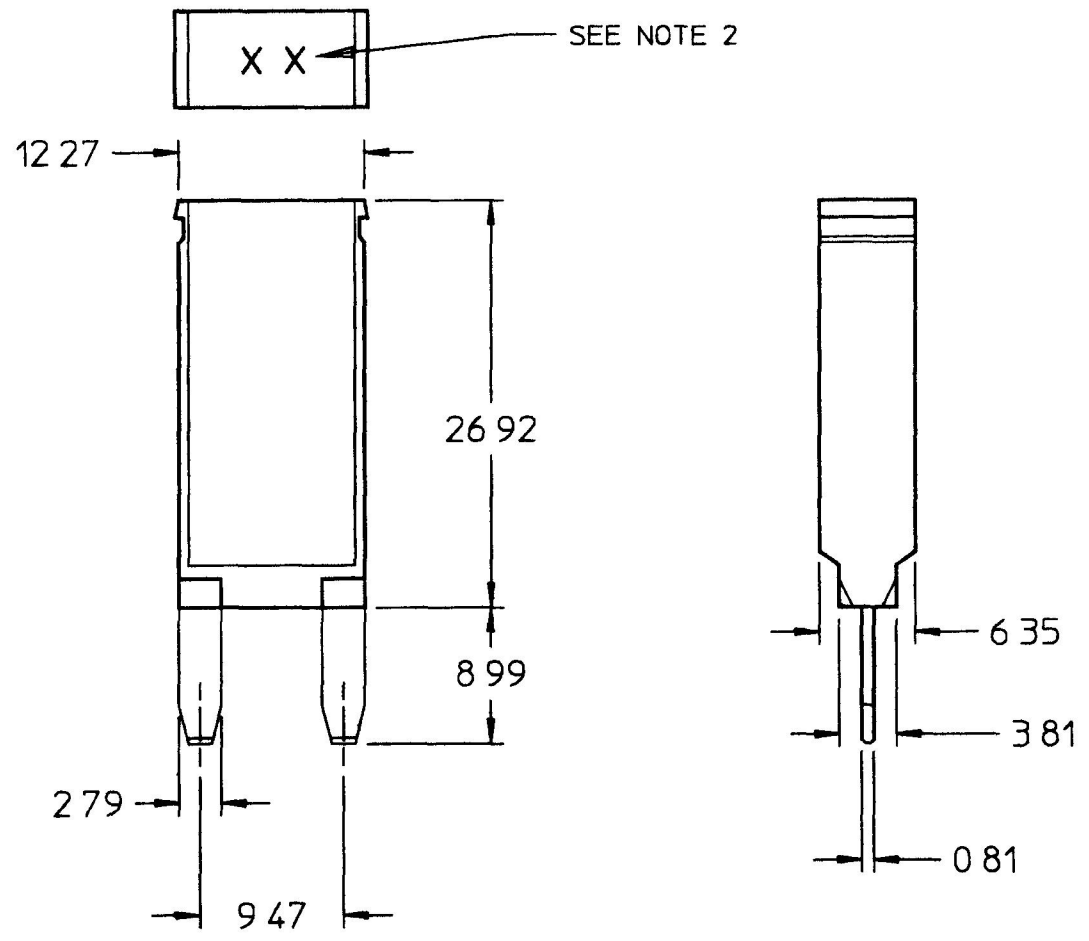

30418

CHART

	MM	IN
0	810	0 032
2	790	0 110
3	810	0 150
6	350	0 250
8	990	0 354
9	470	0 373
12	270	0 483
26	920	1 060

30418-25	25
30418-20	20
30418-15	15
30418-10	10
PT NO	AMPS

NOTES  
 1 ALL DIMENSIONS REFERENCE ONLY  
 2 AMP RATING  
 3 12V CIRCUIT BREAKER

DO NOT SCALE

LET	WAS	DATE	BY	LET	WAS	DATE	BY	MATERIAL	DRAWN	CHK	APVD	SCALE	DATE DRAWN
									AS		GA	21	07/09/99
								FINISH	<b>Cole Hersee Co.</b> 20 OLD COLONY AVENUE, BOSTON, MA, U.S.A. 02127				DATE BLUEPRINTED
								TOLERANCES	CIRCUIT BRKR, TYPE 1				30418
				--	ISSUED	7/		Downloaded From <a href="http://Oneyac.com">Oneyac.com</a>				Confidential Property of Cole Hersee	