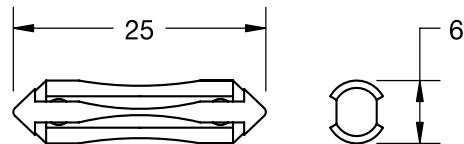

THERMOPLASTIC FUSE RATED 36V

RoHS

Specifications

Complies with: DIN 72581-1

Ordering Information

Part Number	Package Size
0214xxx.LXN	50
0214xxx.K	10000

Description

Consisting of a heat resistant body, the fuse element stretches over the exterior of the body from end to end. The body varies in color indicating the current ratings.

Dimensions

Dimensions in mm

Ratings

Part Number	Current Rating	Housing Color	Typ. Voltage Drop Littelfuse max
0214005_	5A	Yellow	50mV
0214008_	8A	White	50mV
0214016_	16A	Red	50mV
0214025_	25A	Blue	50mV
0214040_	40A	Grey	50mV