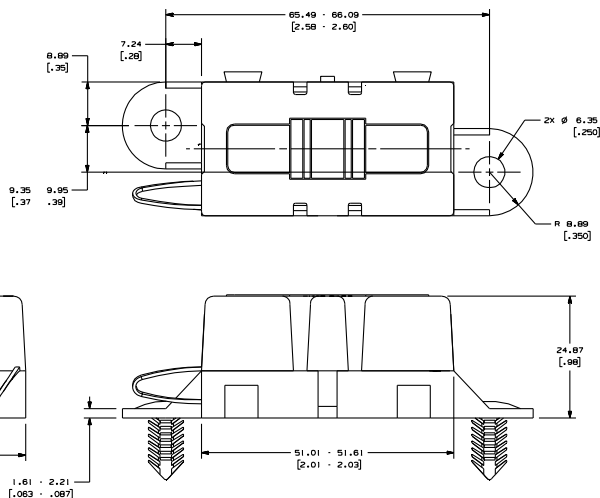

04980903ZXT