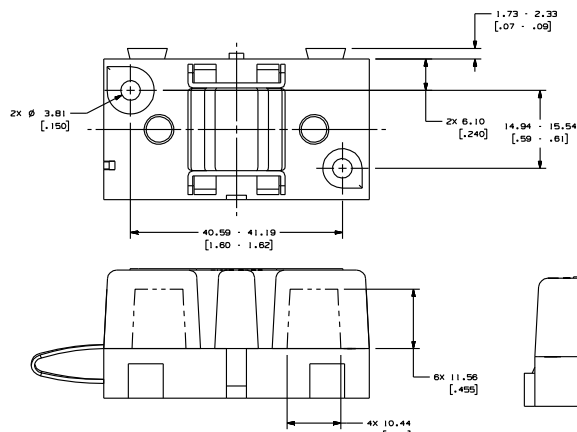

Dimensions

Dimensions in mm

04980900ZXT