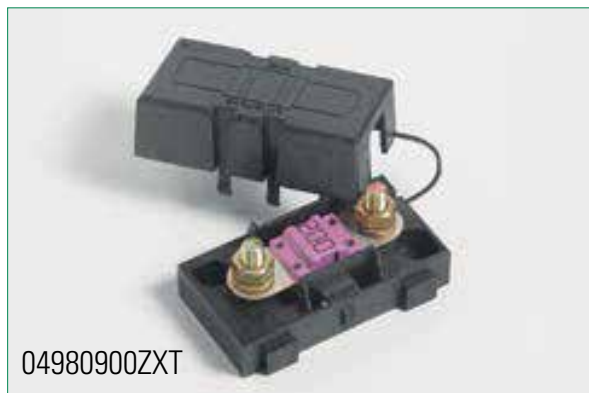

FUSE HOLDER FOR MIDI®/BF1 STYLE FUSE

RoHS

04980900ZXT

04980903ZXT

Description

Use with BF1 /MIDI® fuses up to 200A. Includes protective cover. Features interconnecting pins on side of fuse block for secure multiple block configurations. Includes M5 threaded studs and hex nuts with lock washers. Fuse not included.

Ratings

Part Number	Description	Fuse Rating
04980900ZXT	330 pcs.	200 A
04980903ZXT	Holder with mounting brackets - 264 pcs.	200 A

Corresponding fuses see Section "Bolt-Down Fuses."

Dimensions

Dimensions in mm