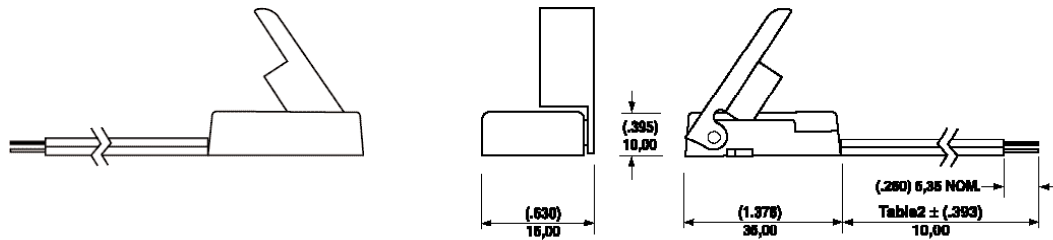

59230 Robust Lever Arm Sensor Features and Benefits

Features

- Sensor, magnet and vane contained in single housing
- Sensor operates when integral vane is depressed
- Choice of normally closed standard or normally closed high voltage contacts
- Choice of cable length and connector

Applications

- Position and limit sensing
- Security system switch
- Door switch

DIMENSIONS (in) mm

CUSTOMER OPTIONS - Switching Specifications

TABLE 1			Normally Closed	Normally Closed High Voltage
Contact Type			4	5
Switch Type	Power	Watt - max.	10	10
Voltage	Switching	Vdc - max.	200	300
	Breakdown	Vdc - min.	250	450
Current	Switching	A - max.	0.5	0.5
	Carry	A - max.	1.2	1.5
Resistance	Contact, Initial	Ω - max.	0.2	0.2
	Insulation	Ω - min.	10 ¹⁰	10 ¹⁰
Capacitance	Contact	pF - typ.	0.3	0.2
Temperature	Operating	°C	-40 to +105	-20 to +105
	Storage	°C	-65 to +105	-65 to +105
Time	Operate	ms - max.	1.0	1.0
	Release	ms - max.	1.0	1.0
Shock	11ms 1/2 sine	G - max.	100	100
Vibration	50-2000 Hz	G - max.	30	30

CUSTOMER OPTIONS - Cable Length and Termination Specification

TABLE 2	
Cable Type:- 14 AWG 10/30 PVC Fig 8	
Standard Lengths	
SELECT OPTION	CABLE LENGTH (in) mm
01	(3,94) 100
02	(11,81) 300
03	(19,69) 500
04	(29,53) 750
05	(39,37) 1000