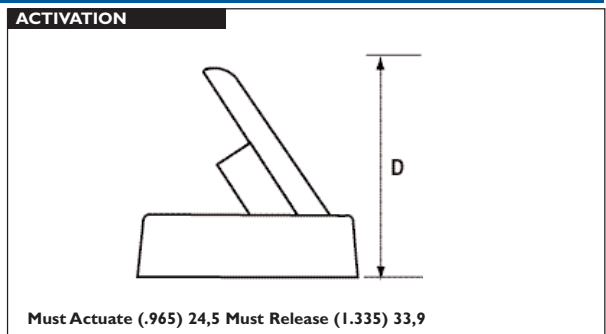

59230 Robust Lever Arm Sensor Features and Benefits

Features

- Sensor, magnet and vane contained in single housing
- Sensor operates when integral vane is depressed
- Choice of normally closed standard or normally closed high voltage contacts
- Choice of cable length and connector

Benefits

- No standby power requirement
- Hermetically sealed, magnetically operated contacts continue to operate long after optical and other technologies fail due to contamination
- Simple installation and adjustment
- Single screw mounting

Applications

- Position and limit sensing
- Security system switch
- Door switch

DIMENSIONS (in) mm

CUSTOMER OPTIONS - Switching Specifications

TABLE 1			Normally Closed	Normally Closed High Voltage
Contact Type			4	5
Switch Type	Power	Watt - max.	10	10
Voltage	Switching	Vdc - max.	200	300
	Breakdown	Vdc - min.	250	450
Current	Switching	A - max.	0.5	0.5
	Carry	A - max.	1.2	1.5
Resistance	Contact, Initial	Ω - max.	0.2	0.2
	Insulation	Ω - min.	10¹⁰	10¹⁰
Capacitance	Contact	pF - typ.	0.3	0.2
Temperature	Operating	°C	-40 to +105	-20 to +105
	Storage	°C	-65 to +105	-65 to +105
Time	Operate	ms - max.	1.0	1.0
	Release	ms - max.	1.0	1.0
Shock	11ms 1/2 sine	G - max.	100	100
Vibration	50-2000 Hz	G - max.	30	30

CUSTOMER OPTIONS - Cable Length and Termination Specification

TABLE 2	
Cable Type:- 14 AWG 10/30 PVC Fig 8	
Standard Lengths	
SELECT OPTION	CABLE LENGTH (in) mm
01	(3,94) 100
02	(11,81) 300
03	(19,69) 500
04	(29,53) 750
05	(39,37) 1000

TABLE 3		
Termination Options:-		
SELECT OPTION	DESCRIPTION	
A or F	Tinned or untinned leads	
B	Crimped terminals	
C	6.35mm fastons	

ORDERING INFORMATION