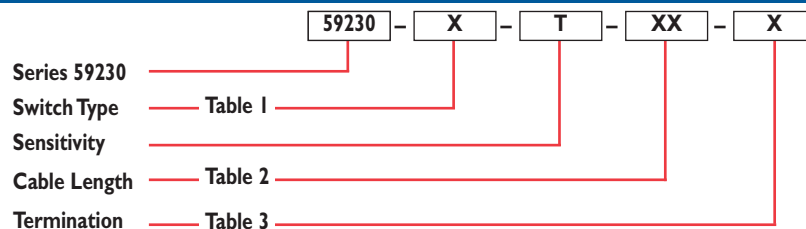

ORDERING INFORMATION

Hamlin USA Tel: +1 920 648 3000 • Fax: +1 920 648 3001 • Email: sales.us@hamlin.com
Hamlin UK Tel: +44 (0)1379 649700 • Fax: +44 (0)1379 649702 • Email: sales.uk@hamlin.com
Hamlin Germany Tel: +49 (0) 6181 953660 • Fax: +49 (0) 6181 953666 • Email: sales.de@hamlin.com
Hamletrol France Tel: +33 (0) 1 4687 0202 • Fax: +33 (0) 1 4686 6786 • Email: sales.fr@hamlin.com