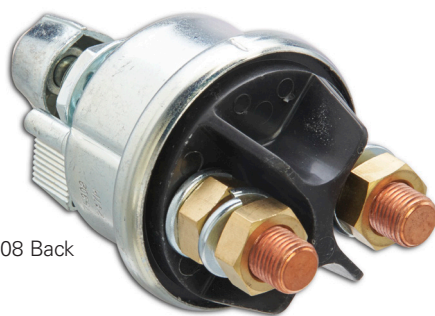

# 75908 SERIES SINGLE POLE BATTERY DISCONNECT SWITCHES

75908

75908 Back

## Description

The 75908 battery disconnect switch is a 300A, 36V Single Pole, Single Throw (SPST) manual disconnect switch that can be used to disconnect the battery from the vehicle electrical system. Disconnecting the battery from the electrical system prevents potential thermal events and ensures system shut down during maintenance or emergency. Battery disconnect switches also prevent parasitic loads from draining the battery during inactivity.

## Ordering Information

PART NUMBER	DESCRIPTION
75908 *	300A, 36V, SPST Battery Disconnect Switch

\* Box and Blister Pack Available

## Features and Benefits

- Rugged steel case
- Sealed between shaft and mounting stem; case and terminal insulator
- Fits panels up to 1/4" (6.4mm) thick
- Anti-rotation locator pin enables ease of mounting