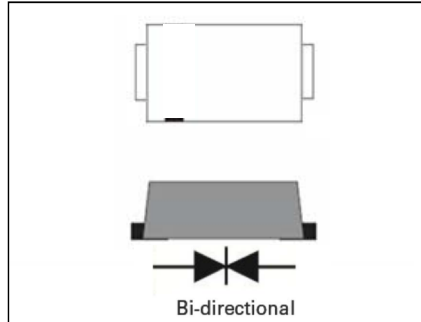

SMBFJ*** CA Series

SURFACE MOUNT TRANSIENT VOLTAGE SUPPRESSOR

VOLTAGE 5.0 TO 250 Volts

600 Watt Peak Pulse Power

FEATURES

- Plastic package has Underwriters Laboratory Flammability Classification 94V-O
- For surface mounted applications in order to optimize board space
- Low profile package
- Built-in strain relief
- Glass passivated junction
- Low inductance
- Excellent clamping capability
- Repetition Rate (duty cycle):0.01%
- Fast response time: typically less than 1.0ps

Terminals: Plated leads, solderable per

- Typical IR less than 1mA above 10V
- High temperature soldering guaranteed:
  260°C/10 seconds,

we declare that the material of product is halogen free (green epoxy compound).

MECHANICAL DATA

Case: JEDEC SMB-FL molded plastic

Terminals: Plated leads, solderable per MIL-STD-202, Method 208

Polarity: Whithout Color band denoted cathode

Mounting Position: Any

Weight: 0.066 gram

1.DEVICES FOR BIPOLAR APPLICATIONS

For Bidirectional use C or CA Suffix for types SMBFJ5.0CA thru types SMBFJ250CA

Electrical characteristics apply in both directions.marking code is all type.

MAXIMUM RATINGS AND CHARACTERISTICS

Ratings at 25°C ambient temperature unless otherwise specified.

Single phase, half wave, 60Hz, resistive or inductive load.

For capacitive load, derate current by 20%.

RATING	SYMBOL	VALUE	UNITS
Peak Power Dissipation at $T_A=25^\circ\text{C}$, $T_P=1\text{ms}$(Note 1)	P_{PPM}	Minimum600	Watts
Steady State Power Dissipation at $T_L=75^\circ\text{C}$	$P_{M(AV)}$	3.0	Watts
Operating Temperature Range	T_J	-55 to +150	°C
Storage Temperature Range	T_{STG}	-55 to +150	°C

NOTES:

1. Non-repetitive current pulse, per Fig. 3 and derated above $T_A=25^\circ\text{C}$ per Fig. 2.