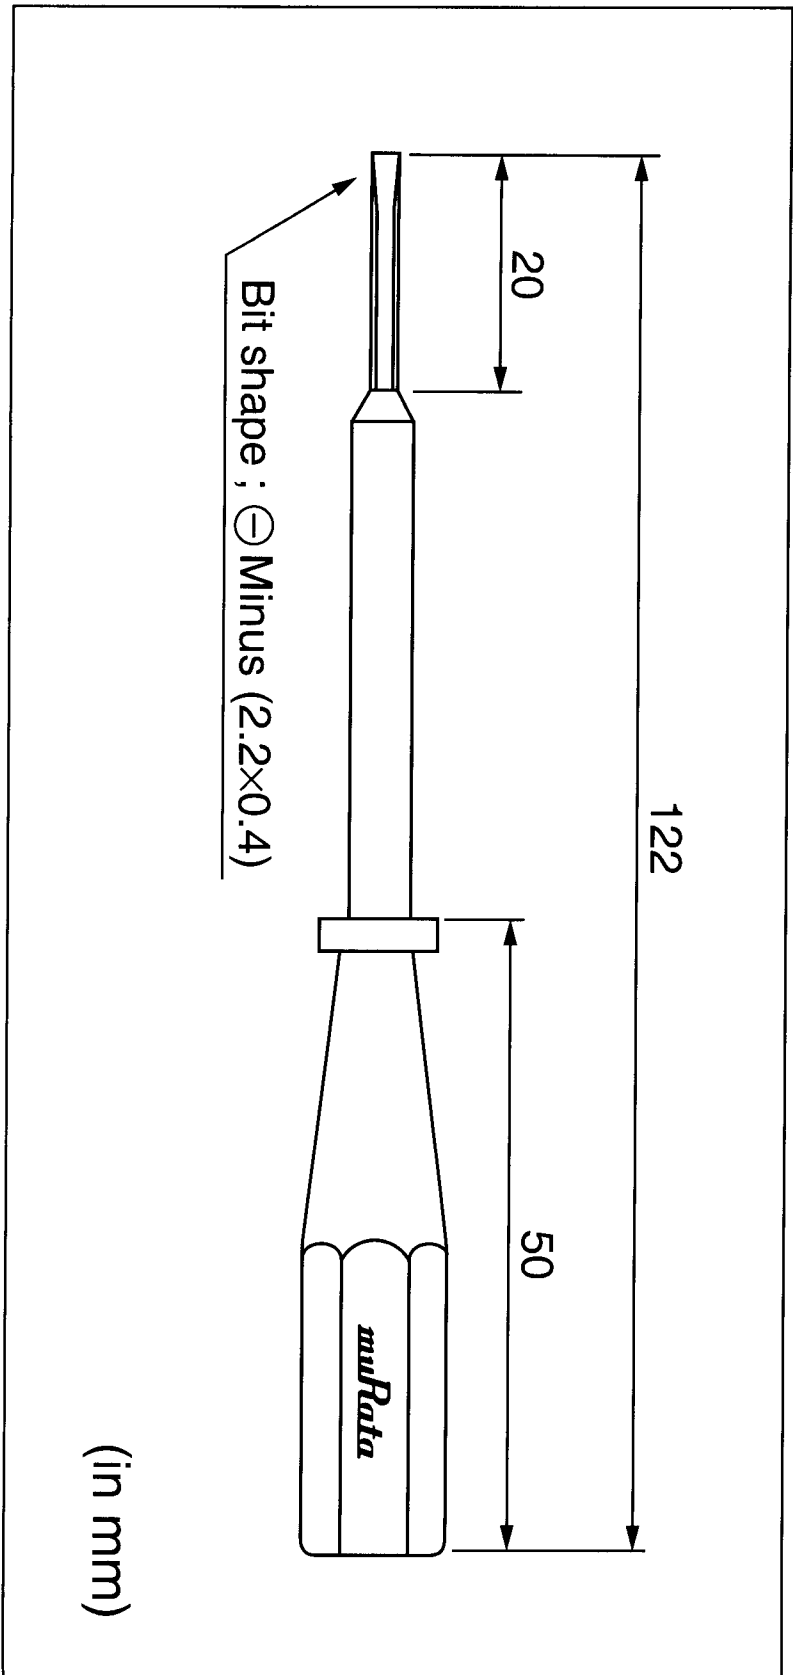

Screwdriver for Manual Adjustment

Murata Part No. : **KMDR010**

单击下面可查看定价，库存，交付和生命周期等信息

[>>Murata\(村田\)](#)