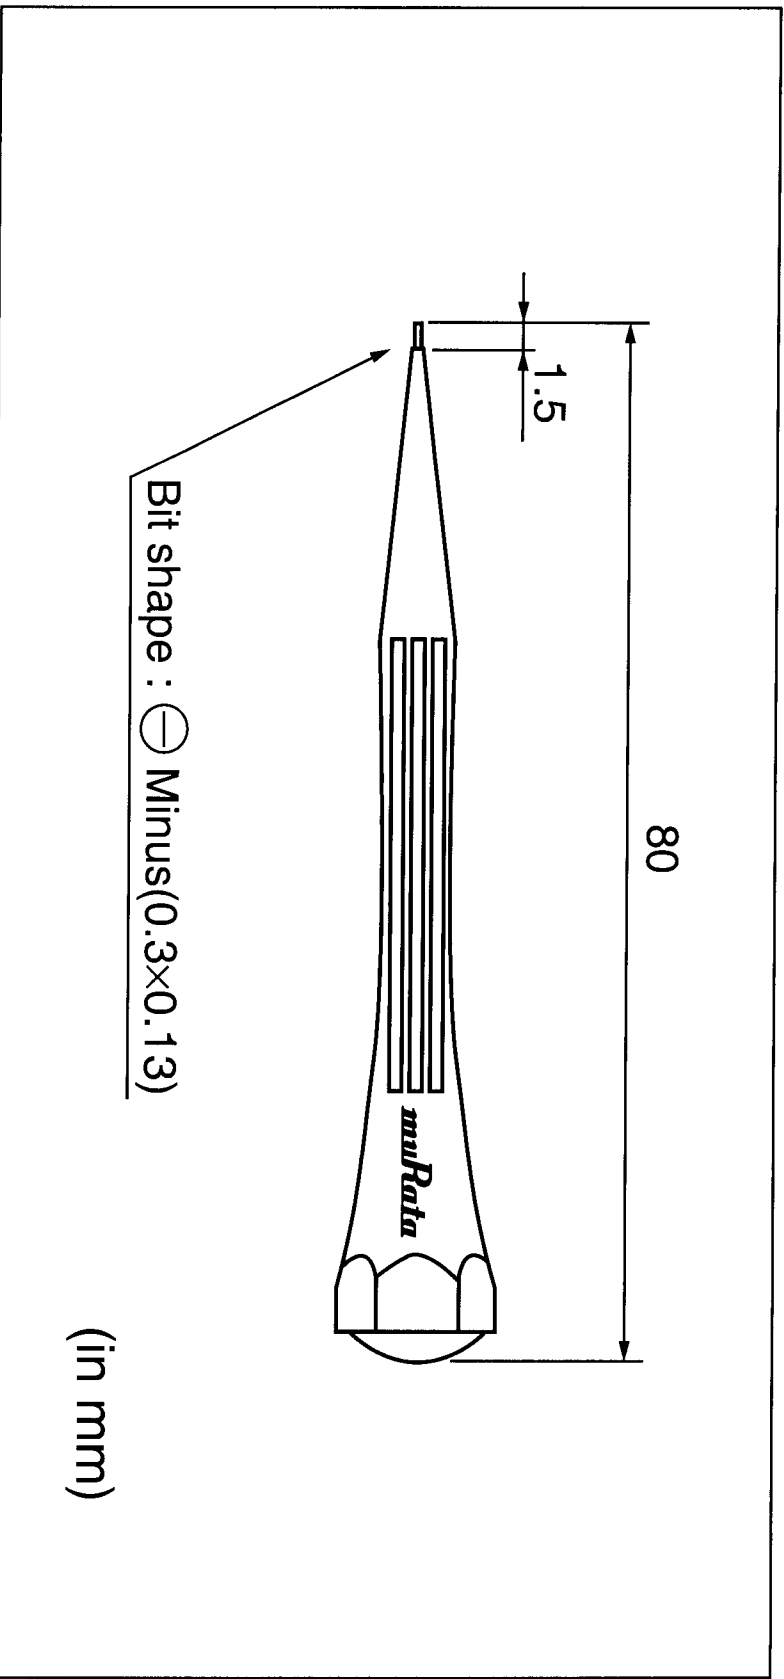

Screwdriver for Manual Adjustment

Murata Part No. : **KMDR160**

单击下面可查看定价，库存，交付和生命周期等信息

[>>Murata\(村田\)](#)