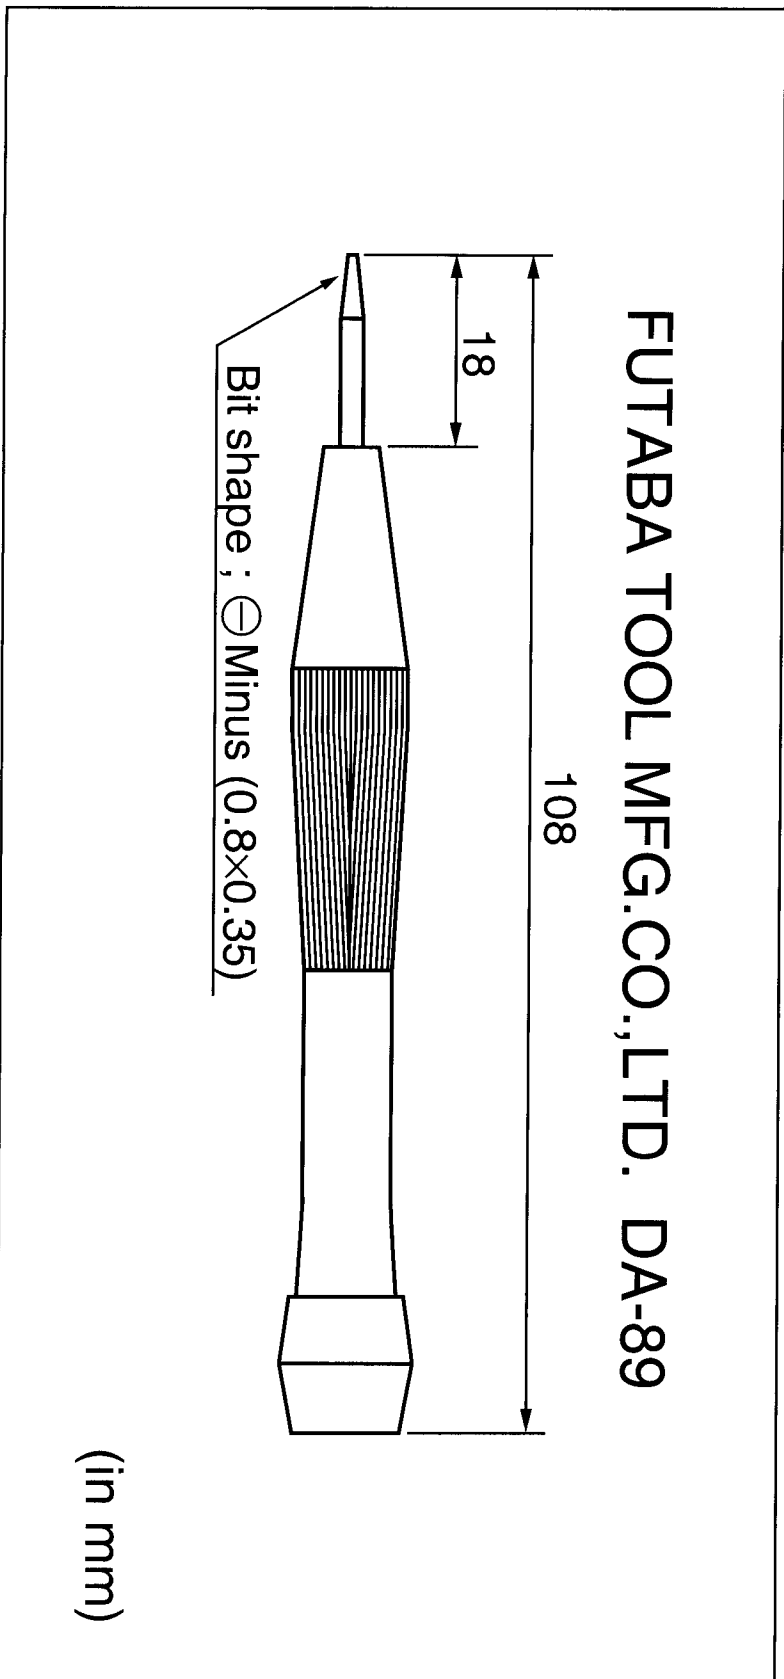

Screwdriver for Manual Adjustment
Murata Part No. : **KMDR060**

单击下面可查看定价，库存，交付和生命周期等信息

[>>Murata\(村田\)](#)