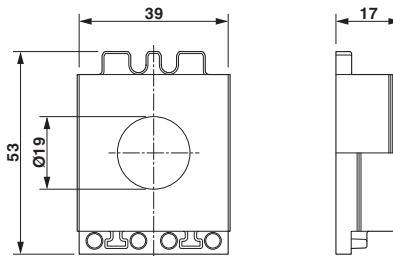

#### Dimensions

External cable diameter	1x 18 mm ... 19 mm
Length	53 mm
Width	39 mm
Height	17 mm

### Drawings

Dimensional drawing

Dimensional drawing

---

Phoenix Contact 2015 © - all rights reserved  
<http://www.phoenixcontact.com>

单击下面可查看定价，库存，交付和生命周期等信息

[>>Phoenix Contact\(菲尼克斯\)](#)