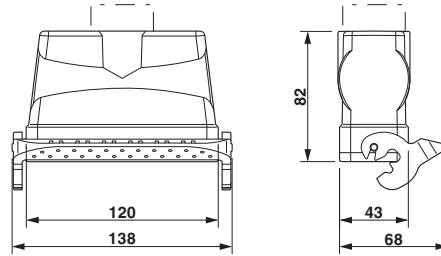

HEAVYCON B24 coupling housing, with single locking latch, height: 80.5 mm, with 1 x M40 thread, straight cable outlet

Key commercial data

Packing unit	1 pc
Custom tariff number	85389099
Country of origin	Germany

Technical data

Dimensions

Height	82 mm
Width	43 mm
Length	120 mm

Ambient conditions

Degree of protection of housing (IP)	IP65
Ambient temperature (operation)	-40 °C ... 125 °C

General

Note	For contact inserts HC-B24, BB46, D64, DD108, M
Design	B24
Housing type	Coupling housings
Locking type	With single locking latch
No. of cable exits	1
Cable exit	Straight
Screw connection	None
Type of the screw connection	1x M40
Housing material	Aluminum die-cast

UNSPSC

UNSPSC 6.01	31261502
UNSPSC 7.0901	31261502
UNSPSC 11	31261502
UNSPSC 12.01	31261502
UNSPSC 13.2	31261502

Drawings

Housing - HC-B 24-KML-H-O1STM40 - 1460326

Dimensioned drawing

Dimensional drawing

© Phoenix Contact 2013 - all rights reserved
<http://www.phoenixcontact.com>