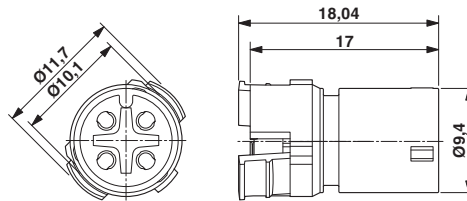

Contact carriers - SACC-MCI-M12MS-8CON - 1440928

Approvals

Ex Approvals

Approvals submitted

Approval details

EAC

Drawings

Schematic diagram

Pin assignment M12 plug, 8-pos., view plug side

Dimensional drawing

The figure shows the 4-pos., A-coded version

Circuit diagram

Contact assignment of the M12 plug

单击下面可查看定价，库存，交付和生命周期等信息

[>>Phoenix Contact\(菲尼克斯\)](#)