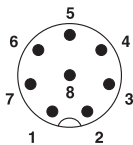

Contact carriers - SACC-MCI-M12MS-8CON - 1440928

Approvals

Ex Approvals

Approvals submitted

Approval details

EAC

Drawings

Schematic diagram

Pin assignment M12 plug, 8-pos., view plug side

Dimensional drawing

The figure shows the 4-pos., A-coded version

Circuit diagram

Contact assignment of the M12 plug

单击下面可查看定价，库存，交付和生命周期等信息

[>>Phoenix Contact\(菲尼克斯\)](#)