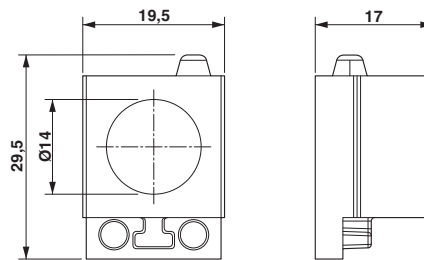

Key Commercial Data

Packing unit	1 pc
Minimum order quantity	10 pc
Weight per Piece (excluding packing)	6.0 g
Custom tariff number	40169300
Country of origin	Taiwan

Technical data

Dimensions

External cable diameter	1x 13 mm ... 14 mm
Length	29.5 mm
Width	19.5 mm
Height	17 mm

Ex Approvals

Cable sleeve - CES-SRG-BK-14 - 0801615

Approvals

Approvals submitted

Approval details

GL

Drawings

Dimensional drawing

Dimensional drawing

单击下面可查看定价，库存，交付和生命周期等信息

[>>Phoenix Contact\(菲尼克斯\)](#)