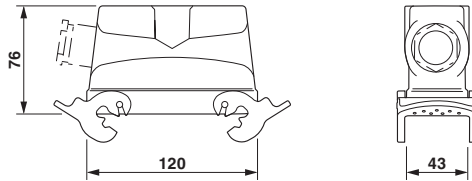

Housing - HC-B 24-TMQ-H-O1M25S - 1460262

Drawings

Dimensioned drawing

Dimensional drawing