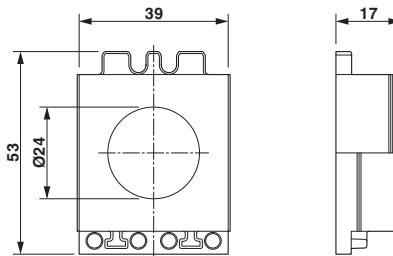

Key Commercial Data

Packing unit	1 pc
Minimum order quantity	10 pc
Weight per Piece (excluding packing)	0.28 g
Custom tariff number	40169300
Country of origin	Taiwan

Technical data

Dimensions

External cable diameter	1x 23 mm ... 24 mm
Length	53 mm
Width	39 mm
Height	17 mm

Ex Approvals

Cable sleeve - CES-LRG-BK-24 - 0801639

Approvals

Approvals submitted

Approval details

GL

Drawings

Dimensional drawing

Dimensional drawing

Phoenix Contact 2015 © - all rights reserved
<http://www.phoenixcontact.com>

单击下面可查看定价，库存，交付和生命周期等信息

[>>Phoenix Contact\(菲尼克斯\)](#)