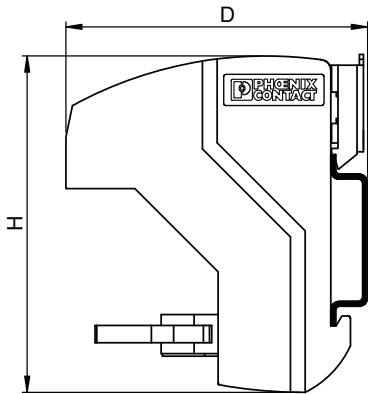

Electrical Data

Operating voltage, U_N (IEC)	60 V AC/DC
Operating voltage, U_N (CSA, UL)	125 V AC/DC
Permissible current, maximum per pin	1 A

Connection Data

Connection type	Screw
Stripping length	8 mm
Distribution connection data (solid/stranded/AWG)	0.2-4.0 mm ² /0.2-2.5 mm ² /24-12 AWG
Screw thread	M3
Tightening torque	0.5-0.6 Nm

Conformance/Approval

Air creepage distances	IEC 60664, DIN EN 50178, IEC 62103
UL/CUL	UL 508 (E238705)
CSA	61010-01: 04

Dimensions

	Width	Depth	Height
VIP-2/SC/FLK10	34.7	56.0	65.5
VIP-2/SC/FLK14	39.8	56.0	65.5
VIP-2/SC/FLK16	45.0	56.0	65.5
VIP-2/SC/FLK20	55.1	56.0	65.5
VIP-3/SC/FLK26	57.4	62.0	69.0
VIP-3/SC/FLK34	67.6	62.0	69.0
VIP-3/SC/FLK40	77.8	62.0	69.0
VIP-3/SC/FLK50	93.1	62.0	69.0
VIP-3/SC/FLK60	108.4	62.0	69.0
VIP-3/SC/FLK64	118.6	62.0	69.0

Figure 1 VIP-2/SC/FLK... (2-level) dimensions

Figure 3 Circuit diagram

Figure 2 VIP-3/SC/FLK... (3-level) dimensions

单击下面可查看定价，库存，交付和生命周期等信息

[>>Phoenix Contact \(菲尼克斯\)](#)