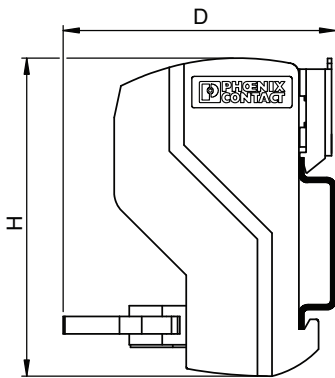

Electrical Data

Operating voltage, U_N (IEC)	60 V AC/DC
Operating voltage, U_N (CSA, UL)	125 V AC/DC
Permissible current, maximum per pin	1 A

Connection Data

Connection type	Screw
Stripping length	8 mm
Distribution connection data (solid/stranded/AWG)	0.2-4.0 mm ² /0.2-2.5 mm ² /24-12 AWG
Screw thread	M3
Tightening torque	0.5-0.6 Nm

Conformance/Approval

Air creepage distances	IEC 60664, DIN EN 50178, IEC 62103
UL/CUL	UL 508 (E238705)
CSA	61010-01: 04

Dimensions

	Width	Depth	Height
VIP-2/SC/FLK10	34.7	56.0	65.5
VIP-2/SC/FLK14	39.8	56.0	65.5
VIP-2/SC/FLK16	45.0	56.0	65.5
VIP-2/SC/FLK20	55.1	56.0	65.5
VIP-3/SC/FLK26	57.4	62.0	69.0
VIP-3/SC/FLK34	67.6	62.0	69.0
VIP-3/SC/FLK40	77.8	62.0	69.0
VIP-3/SC/FLK50	93.1	62.0	69.0
VIP-3/SC/FLK60	108.4	62.0	69.0
VIP-3/SC/FLK64	118.6	62.0	69.0

Figure 1 VIP-2/SC/FLK... (2-level) dimensions

Figure 3 Circuit diagram

Figure 2 VIP-3/SC/FLK... (3-level) dimensions

单击下面可查看定价，库存，交付和生命周期等信息

[>>Phoenix Contact \(菲尼克斯\)](#)