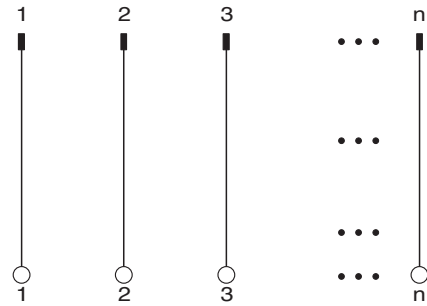

Conformance/Approval

Air creepage distances	IEC 60664, DIN EN 50178, IEC 62103
UL/CUL	UL 508 (E238705)
CSA	61010-01: 04

Dimensions

	Width	Depth	Height
VIP-2/SC/FLK10	34.7	56.0	65.5
VIP-2/SC/FLK14	39.8	56.0	65.5
VIP-2/SC/FLK16	45.0	56.0	65.5
VIP-2/SC/FLK20	55.1	56.0	65.5
VIP-3/SC/FLK26	57.4	62.0	69.0
VIP-3/SC/FLK34	67.6	62.0	69.0
VIP-3/SC/FLK40	77.8	62.0	69.0
VIP-3/SC/FLK50	93.1	62.0	69.0
VIP-3/SC/FLK60	108.4	62.0	69.0
VIP-3/SC/FLK64	118.6	62.0	69.0

Figure 1 VIP-2/SC/FLK... (2-level) dimensions

Figure 3 Circuit diagram

Figure 2 VIP-3/SC/FLK... (3-level) dimensions

单击下面可查看定价，库存，交付和生命周期等信息

[>>Phoenix Contact \(菲尼克斯\)](#)