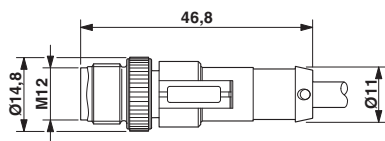

## Drawings

Schematic diagram

Pin assignment M12 plug, 3-pos., valve connector

Schematic diagram

Valve connector pin assignment, type A

Cable cross section

PUR irradiated halogen-free orange [150]

Dimensioned drawing

Valve connector, type A

Dimensioned drawing

M12 x 1 plug, straight

Dimensioned drawing

Valve connector, type A, side view