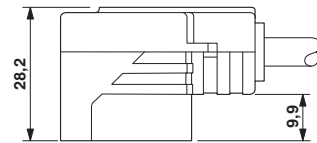

## Drawings

Schematic diagram

Pin assignment M12 plug, 3-pos., valve connector

Schematic diagram

Valve connector pin assignment, type A

Cable cross section

PUR irradiated halogen-free orange [150]

Dimensioned drawing

Valve connector, type A

Dimensioned drawing

M12 x 1 plug, straight

Dimensioned drawing

Valve connector, type A, side view