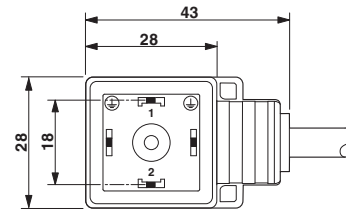

## Drawings

Schematic diagram

Pin assignment M12 plug, 3-pos., valve connector

Schematic diagram

Valve connector pin assignment, type A

Cable cross section

PUR irradiated halogen-free orange [150]

Dimensioned drawing

Valve connector, type A

Dimensioned drawing

M12 x 1 plug, straight

Dimensioned drawing

Valve connector, type A, side view