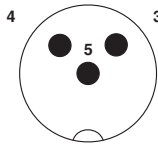

Cable - SAC-3P-M12MS/1,5-PUR/A-1L-Z VW - 1439560

Classifications

UNSPSC

UNSPSC 12.01	31251501
UNSPSC 13.2	31251501

Drawings

Schematic diagram

Pin assignment M12 plug, 3-pos., valve connector