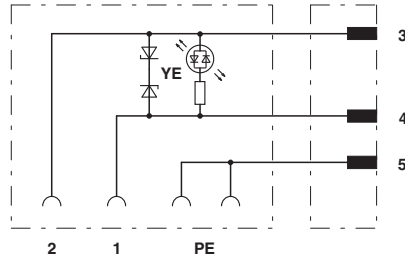

## Drawings

Schematic diagram

Pin assignment M12 plug, 3-pos., valve connector

Schematic diagram

Valve connector pin assignment, type A

Cable cross section

PUR irradiated halogen-free orange [150]

Dimensioned drawing

Valve connector, type A

Dimensioned drawing

M12 x 1 plug, straight

Dimensioned drawing

Valve connector, type A, side view

# Cable - SAC-3P-M12MS/1,5-PUR/A-1L-Z VW - 1439560

Circuit diagram

Contact assignment of M12 plug and valve connector

单击下面可查看定价，库存，交付和生命周期等信息

[>>Phoenix Contact\(菲尼克斯\)](#)