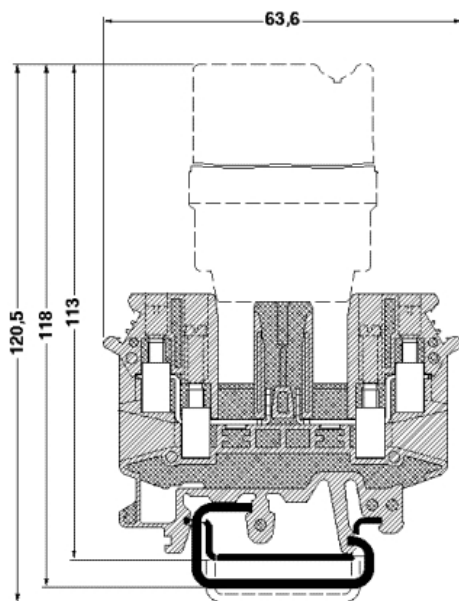

Technical data

General data

Number of positions	4
Nominal voltage U_N	400 V (voltage is determined by the coupling connector.)

Nominal current I _N	16 A (current is determined by the coupling connector.)
Color	gray
Insulating material	PA
Width	27 mm
Height	63.6 mm
Depth	113 mm

Connection data

Conductor cross section solid min.	0.2 mm ²
Conductor cross section solid max.	4 mm ²
Conductor cross section stranded min.	0.2 mm ²
Conductor cross section stranded max.	4 mm ²
Conductor cross section AWG/kcmil min.	24
Conductor cross section AWG/kcmil max	12
Type of connection	Screw connection
Stripping length	7 mm
Screw thread	M3

Certificates / Approvals

Certification

CUL, GOST, UL

Accessories

Item	Designation	Description
Assembly		
1201442	E/UK	End clamp, for assembly on NS 32 or NS 35/7.5 DIN rail
0201595	FB-150 METER	Cross connection rail, for fixed bridging of identical inputs and outputs, made of Cu, nickel-plated, 1 m long
3004207	VS	Connection pin, Length: 1000 mm, Color: white
2303608	ZSR	Distance piece, metal, for branches of FB-150, with screw and thrust washer

Plug/Adapter

0201647	RPS	Reducing plug, Color: gray
---------	-----	----------------------------

Diagrams/Drawings

Dimensioned drawing

Schematic diagram

1-3

1-3 = fixed bridge, cross connection rail, spacer