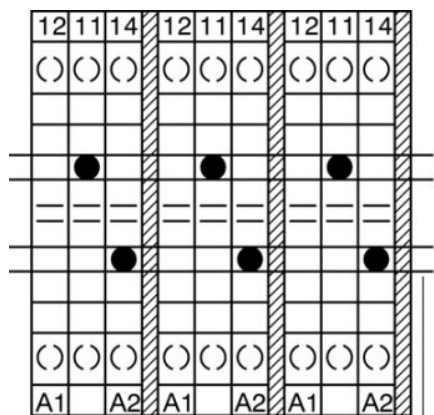

Plug/Adapter

0201647	RPS	Reducing plug, Color: gray
---------	-----	----------------------------

Diagrams/Drawings

Dimensioned drawing

Schematic diagram

1-3

1-3 = fixed bridge, cross connection rail, spacer