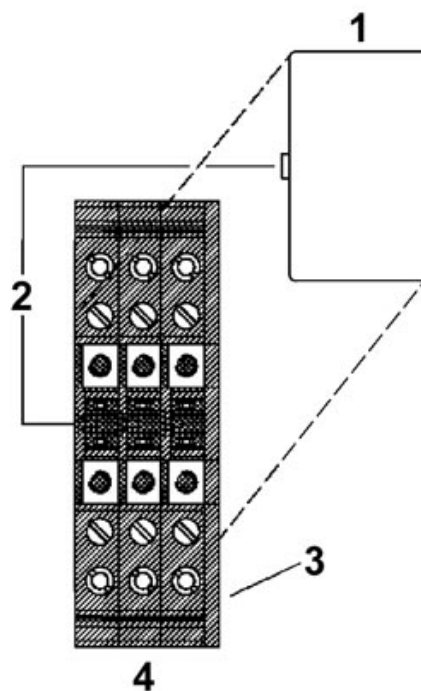

Certificates / Approvals

Certification

CUL, GOST, UL

Accessories

Item	Designation	Description
Assembly		
1201442	E/UK	End clamp, for assembly on NS 32 or NS 35/7.5 DIN rail
0201595	FB-150 METER	Cross connection rail, for fixed bridging of identical inputs and outputs, made of Cu, nickel-plated, 1 m long
3004207	VS	Connection pin, Length: 1000 mm, Color: white
2303608	ZSR	Distance piece, metal, for branches of FB-150, with screw and thrust washer

Plug/Adapter

0201647	RPS	Reducing plug, Color: gray
---------	-----	----------------------------

Diagrams/Drawings

Dimensioned drawing

Schematic diagram

1-3

1-3 = fixed bridge, cross connection rail, spacer