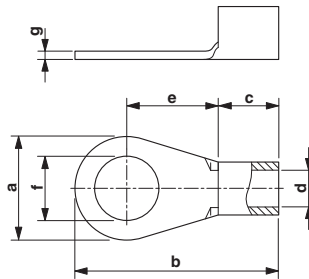

Ring cable lug - C-RC 2,5/M3 DIN - 3240076

Approvals

Approvals submitted

Approval details

EAC

EAC

Drawings

Dimensional drawing