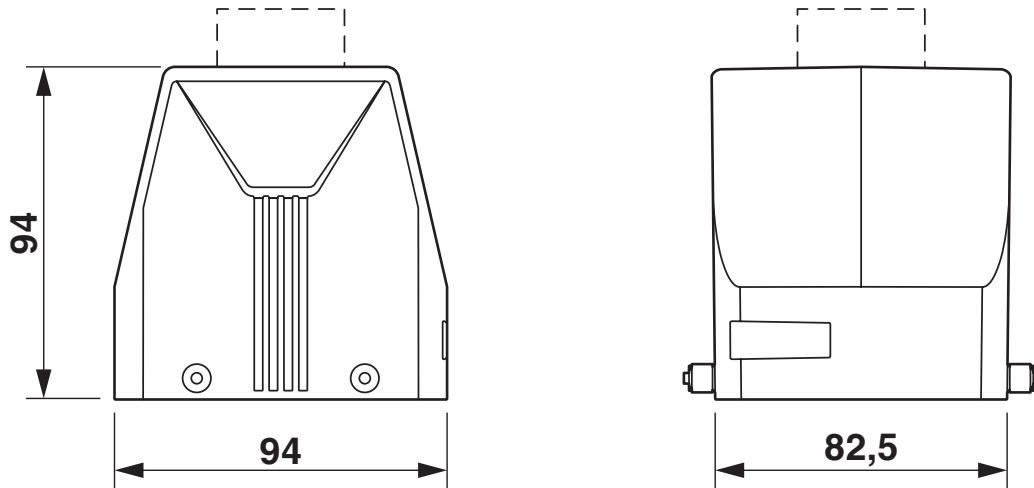

1424830

<https://www.phoenixcontact.com/us/products/1424830>

Drawings

Dimensional drawing