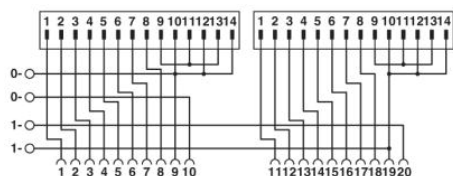

Certificates / Approvals

Certification

CUL, UL

Diagrams/Drawings

Circuit diagram

Connection scheme: FLKM 14-PA-AB/1756/IN/EXTC

Address

PHOENIX CONTACT Deutschland GmbH
Flachmarktstr. 8
32825 Blomberg, Germany
Phone +49 5235 3 12000
Fax +49 5235 3 41200
<http://www.phoenixcontact.de>