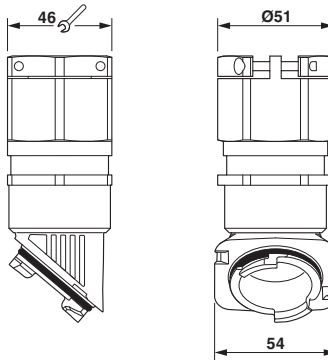

Set consisting of: EVO metal adapter 1414259 and screw connection with terminal block 1415195, M40

Key Commercial Data

Packing unit	1 STK
Weight per Piece (excluding packing)	400.0 g
Custom tariff number	85389099
Country of origin	Germany

Technical data

Dimensions

Wrench size, union nut	46 mm
Wrench size, support	46 mm
External cable diameter	16 mm ... 28 mm

Ambient conditions

Ambient temperature (operation)	-40 °C ... 100 °C
---------------------------------	-------------------

Cable gland - HC-B-GTRS-M40-ER-AL - 1414659

Drawings

Dimensional drawing

Dimensional drawing

Classifications

eCl@ss

eCl@ss 5.1	27143424
eCl@ss 6.0	27261207
eCl@ss 8.0	27149109
eCl@ss 9.0	27144432

ETIM