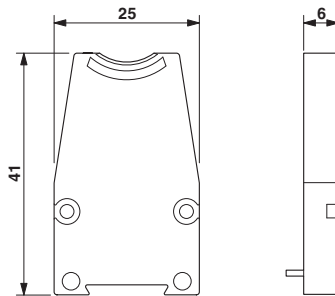

Drawings

Dimensioned drawing