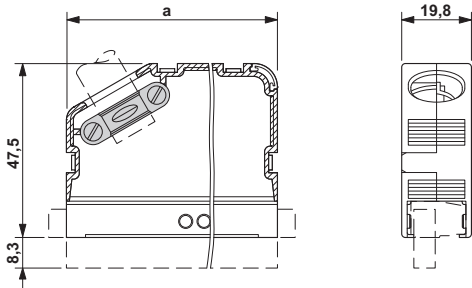

Technical data

Dimensions / positions

Pitch	0 mm
Dimension a	100 mm
Number of positions	20

Technical data

Range of articles	KGS-MSTB 2,5
Insulating material group	I
Insulating material	ABS
Inflammability class according to UL 94	HB

Marking

Cable housing - KGS-MSTB 2,5/ DST - 1784914

Transparent label carrier, can be marked with marker strips SBS 2.5/7.5

Marking card for terminal marking - SBS 2,5/7,5 - 1007604

Marking card for terminal marking, Card, white, Unlabeled, Can be labeled with: Plotter, Perforated, Mounting type: Snap into tall marker groove, Snap into flat marker groove, For terminal block width: 2.5 mm, Lettering field: 15 x 7.5 mm

Cable housing - KGS-MSTB 2,5/20 - 1805615

Drawings

Dimensioned drawing

© Phoenix Contact 2012 - all rights reserved
<http://www.phoenixcontact.com>

单击下面可查看定价，库存，交付和生命周期等信息

[>>Phoenix Contact\(菲尼克斯\)](#)