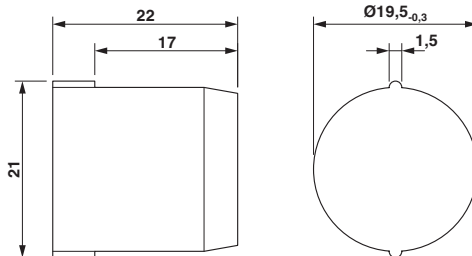

Closing cap, material: PA, color: red

Key Commercial Data

Packing unit	10 pc
Minimum order quantity	10 pc
GTIN	 4 055626 287621
GTIN	4055626287621

Technical data

Dimensions

Length	22 mm
Outside diameter	19.5 mm

Ambient conditions

Ambient temperature (operation)	-60 °C ... 100 °C
---------------------------------	-------------------

General

Material	PA
Color	red
Connection	The head of the sealing plug must still be visible after mounting in the screw connection (see "after mounting" photo).

Closing cap - SEALING PLUG 20X22 RD - 1421862

Drawings

Dimensional drawing

Dimensional drawing

Classifications

eCl@ss

eCl@ss 10.0.1	27144433
eCl@ss 11.0	27144433
eCl@ss 4.0	27141200
eCl@ss 4.1	27141200
eCl@ss 5.0	27149100
eCl@ss 5.1	27149100
eCl@ss 6.0	27149100
eCl@ss 7.0	27149110
eCl@ss 9.0	27144433