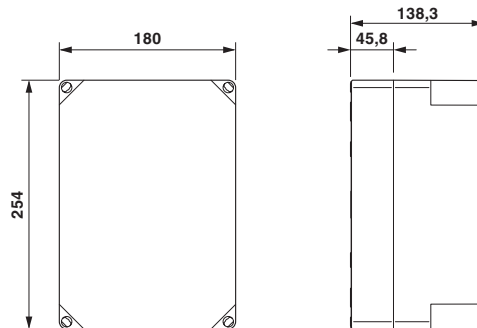

Control box for robust construction of wireless systems for industrial applications, IP66, 25 x 18 x 13 cm, polycarbonate material, gray, drilled, incl. DIN rail, plugs, and screw connections, without devices

Key Commercial Data

Packing unit	1 pc
GTIN	 4 0 4 6 3 5 6 7 2 4 1 2 8
GTIN	4046356724128

Technical data

Dimensions

Width	174 mm
Height	254 mm
Depth	137 mm

Ambient conditions

Degree of protection	IP66
Wireless set	Control box (with bore holes incl. sealing plugs, screw connections, and DIN rail)

Drawings

Control box - FL RUGGED BOX - 2701204

Dimensional drawing

Classifications

eCl@ss

eCl@ss 10.0.1	27180590
eCl@ss 11.0	27180590
eCl@ss 4.0	27240600
eCl@ss 4.1	27240600
eCl@ss 5.0	27242200
eCl@ss 5.1	27180100
eCl@ss 6.0	27180100
eCl@ss 7.0	27180190
eCl@ss 9.0	27180590