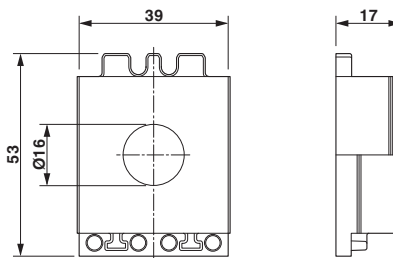

Key Commercial Data

Packing unit	1 pc
Minimum order quantity	10 pc
Weight per Piece (excluding packing)	31.0 g
Custom tariff number	40169300
Country of origin	Taiwan

Technical data

Dimensions

External cable diameter	1x 15 mm ... 16 mm
Length	53 mm
Width	39 mm
Height	17 mm

Ex Approvals

Cable sleeve - CES-LRG-BK-16 - 0801621

Approvals

Approvals submitted

Approval details

GL

Drawings

Dimensional drawing

Dimensional drawing

Phoenix Contact 2015 © - all rights reserved
<http://www.phoenixcontact.com>

单击下面可查看定价，库存，交付和生命周期等信息

[>>Phoenix Contact\(菲尼克斯\)](#)