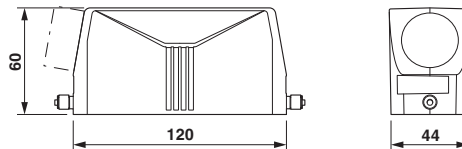

Dimensions

Height	60 mm
Width	44 mm
Length	120 mm

Ambient conditions

Degree of protection of housing (IP)	IP66
	IP69K (ISO 20653:2013-02, with suitable cable gland)
	IP67
Degree of protection of housing (NEMA)	4
	4X

Housing - HC-STA-B24-HLFS-1STP21-EL-AL - 1412786

Technical data

Ambient conditions

	12
Ambient temperature (operation)	-40 °C ... 125 °C

General

Note	for contact inserts HC-B24, BB46, D64, DD108, HV10/16, M
Size	B24
Housing type	Sleeve housing
Locking type	for single locking latch
No. of cable outlets	1
Cable exit	lateral
Screw connection	none
Type of the screw connection	1x Pg21
Housing material	Die-cast aluminum, salt water resistant
Housing surface material	Uncoated

Drawings

Dimensional drawing

Dimensional drawing

Classifications

eCl@ss

eCl@ss 5.1	27143424
eCl@ss 6.0	27143423
eCl@ss 8.0	27440202
eCl@ss 9.0	27440202

ETIM

ETIM 5.0	EC000437
----------	----------