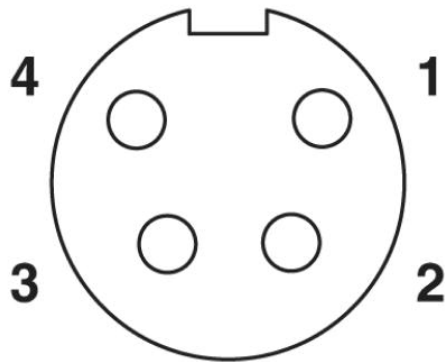

Technical data

General data	
Rated current at 40°C	9 A
Rated voltage	250 V
Number of positions	4
Volume resistance	≤ 5 mΩ
Insulation resistance	≥ 100 MΩ

Ambient temperature (operation)	-25 °C ... 85 °C (Male connector / female connector)
General characteristics	
Coding	A - standard
Surge voltage category	II
Pollution degree	3
Degree of protection	IP67
Contact material	CuZn
Contact surface material	Au
Contact carrier material	PUR / PA66
Material of grip body	PBT
Material, knurls	Zinc die-cast, (nickel-plated)
Type of connection	Screw connection
Conductor cross section stranded min.	0.34 mm ²
Conductor cross section stranded max.	1.5 mm ²
Conductor cross section AWG/kcmil min.	22
Conductor cross section AWG/kcmil max	16
External cable diameter	10 mm ... 12 mm
Status display	No

Certificates / Approvals

Certification CUL, UL

Diagrams/Drawings

Functional drawing

Dimensioned drawing

Socket 7/8"-16UNF, straight, Pg13

Schematic diagram

Pin assignment, socket, 7/8"-16UNF, 4-pos., view of female side