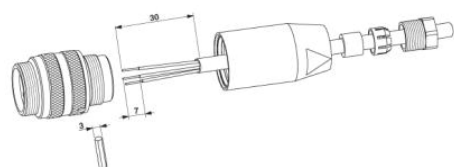

SACC-MINFS-4CON-PG13

Order No.: 1521355

<http://eshop.phoenixcontact.de/phoenix/treeViewClick.do?UID=1521355>

Sensor/actuator connector, female, straight, 4-pos., 7-8", screw connection, metal knurl, cable screw connection Pg13

Technical data

General data	
Rated current at 40°C	9 A
Rated voltage	250 V
Number of positions	4
Volume resistance	≤ 5 mΩ
Insulation resistance	≥ 100 MΩ

Ambient temperature (operation)	-25 °C ... 85 °C (Male connector / female connector)
General characteristics	
Coding	A - standard
Surge voltage category	II
Pollution degree	3
Degree of protection	IP67
Contact material	CuZn
Contact surface material	Au
Contact carrier material	PUR / PA66
Material of grip body	PBT
Material, knurls	Zinc die-cast, (nickel-plated)
Type of connection	Screw connection
Conductor cross section stranded min.	0.34 mm ²
Conductor cross section stranded max.	1.5 mm ²
Conductor cross section AWG/kcmil min.	22
Conductor cross section AWG/kcmil max	16
External cable diameter	10 mm ... 12 mm
Status display	No

Certificates / Approvals

Certification CUL, UL

Diagrams/Drawings

Functional drawing

Dimensioned drawing

Socket 7/8"-16UNF, straight, Pg13

Schematic diagram

Pin assignment, socket, 7/8"-16UNF, 4-pos., view of female side