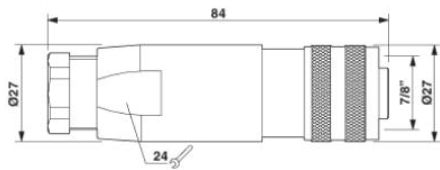

Technical data

General data	
Rated current at 40°C	9 A
Rated voltage	250 V
Number of positions	4
Volume resistance	≤ 5 mΩ
Insulation resistance	≥ 100 MΩ

Ambient temperature (operation)	-25 °C ... 85 °C (Male connector / female connector)
General characteristics	
Coding	A - standard
Surge voltage category	II
Pollution degree	3
Degree of protection	IP67
Contact material	CuZn
Contact surface material	Au
Contact carrier material	PUR / PA66
Material of grip body	PBT
Material, knurls	Zinc die-cast, (nickel-plated)
Type of connection	Screw connection
Conductor cross section stranded min.	0.34 mm ²
Conductor cross section stranded max.	1.5 mm ²
Conductor cross section AWG/kcmil min.	22
Conductor cross section AWG/kcmil max	16
External cable diameter	10 mm ... 12 mm
Status display	No

Certificates / Approvals

Certification CUL, UL

Diagrams/Drawings

Functional drawing

Dimensioned drawing

Socket 7/8"-16UNF, straight, Pg13

Schematic diagram

Pin assignment, socket, 7/8"-16UNF, 4-pos., view of female side